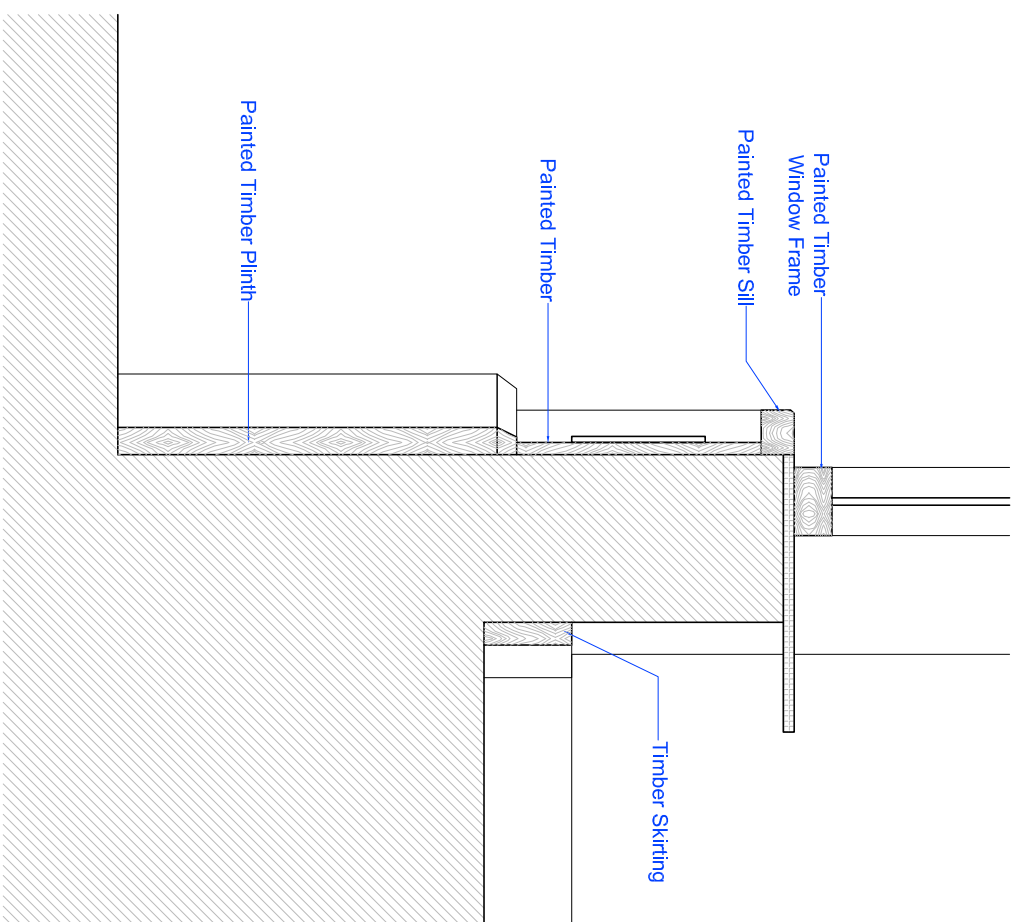

2 / Detail 1, Scale 1:10

Job Title:

New Shopfront

Drawing Title:

Proposed Sections

Revision Notes:

CLIENT : Dexters LTD
SITE: 35 Highgate High Street, London, N6 5JT

Idea Planning and Design Ltd.
Hyde Park House
5 Mandrel Road,
London, SW15 2RS
Tel: 0208 8230750
Web: www.ideaipanningdesign.co.uk
Email: info@ideaipd.co.uk

Scale: 1:20 @ A3 Date: 05/04/2018

Drawn By: SS Checked By: CG

PROJECT	1422	Drawing No	07	Rev	-