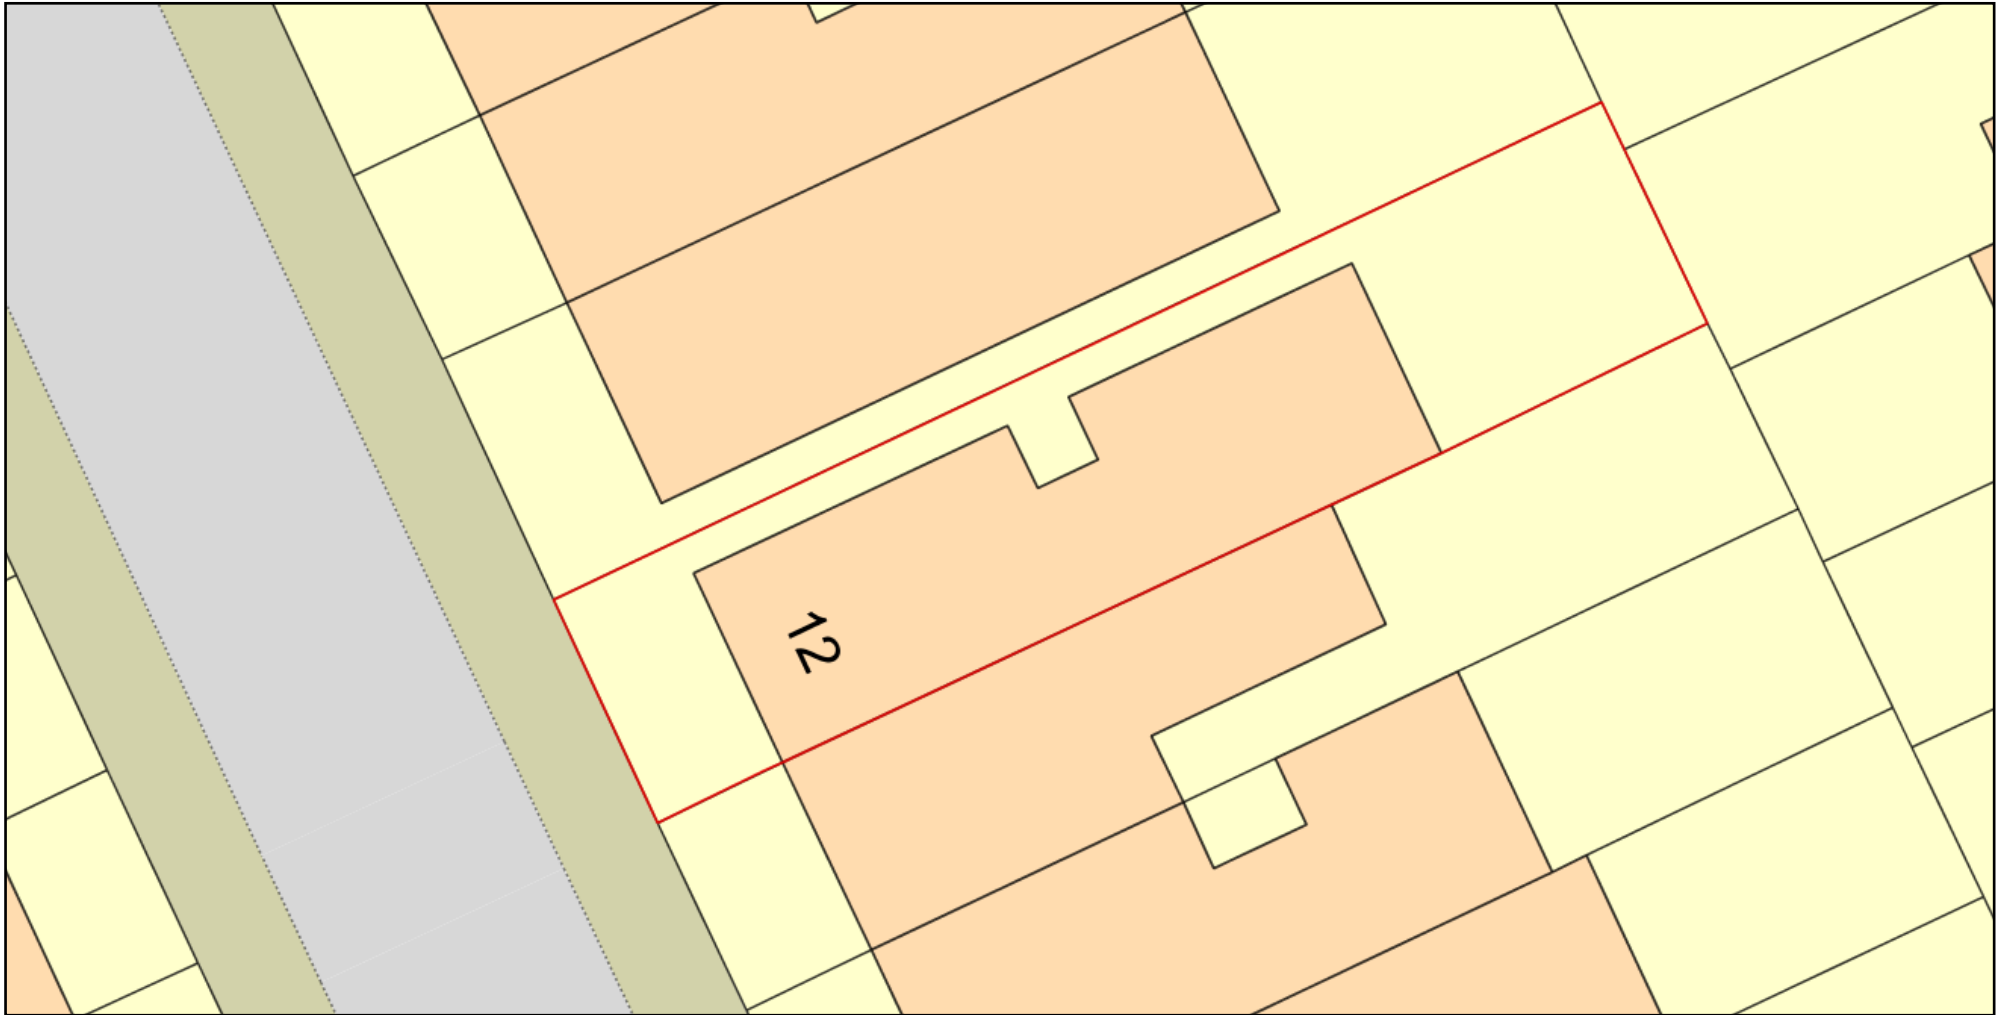

# 12 Estelle Road Site Plan

Plan Produced for: Fraser Murray

Date Produced: 15 Apr 2018

Plan Reference Number: TQRQM18105211643766

Scale: 1:200 @ A4