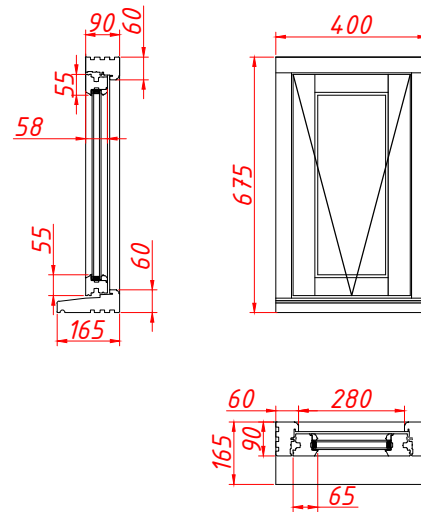

View from the outside, opens to the outside.

SCALE	Date
A4 1:20	2018-04-06

Privett Timber Windows