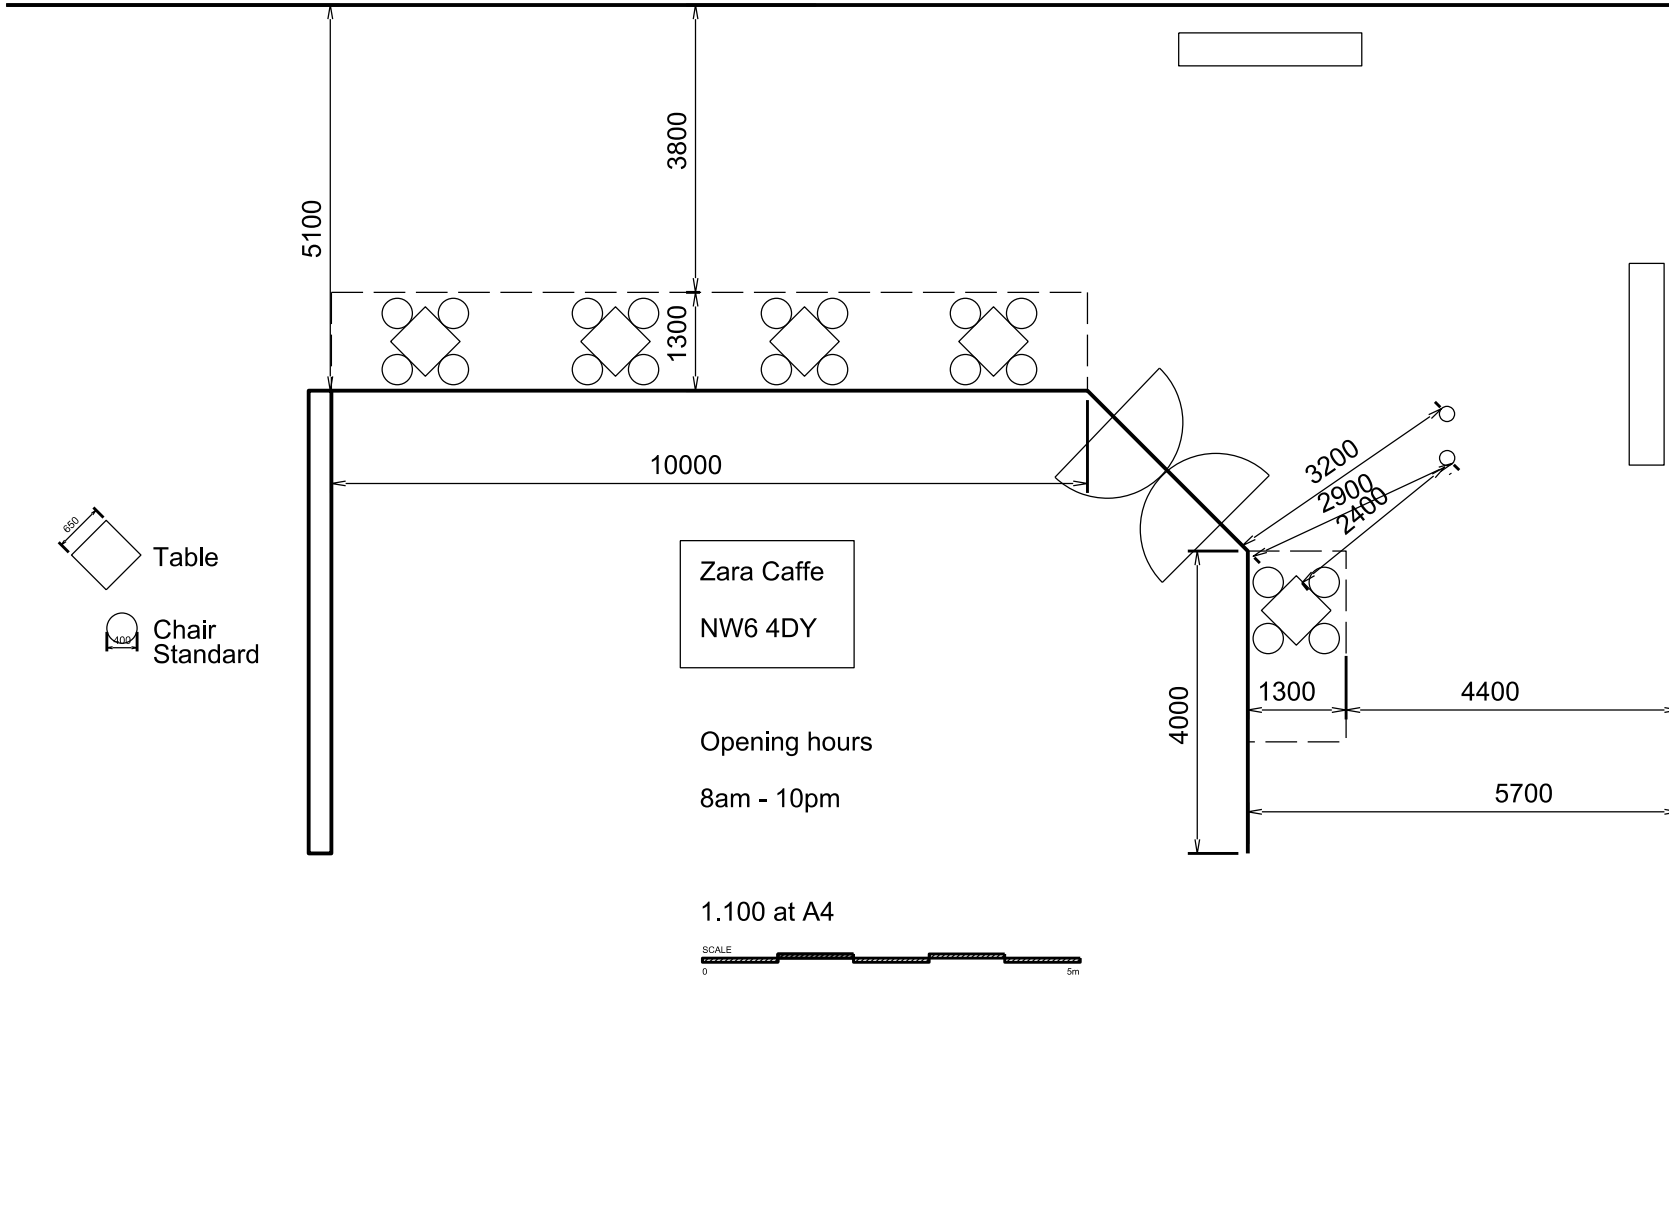

FAIRFAX ROAD

FAIRHAZEL GARDENS

Zara Caffe  
NW6 4DY

Opening hours  
8am - 10pm

1.100 at A4