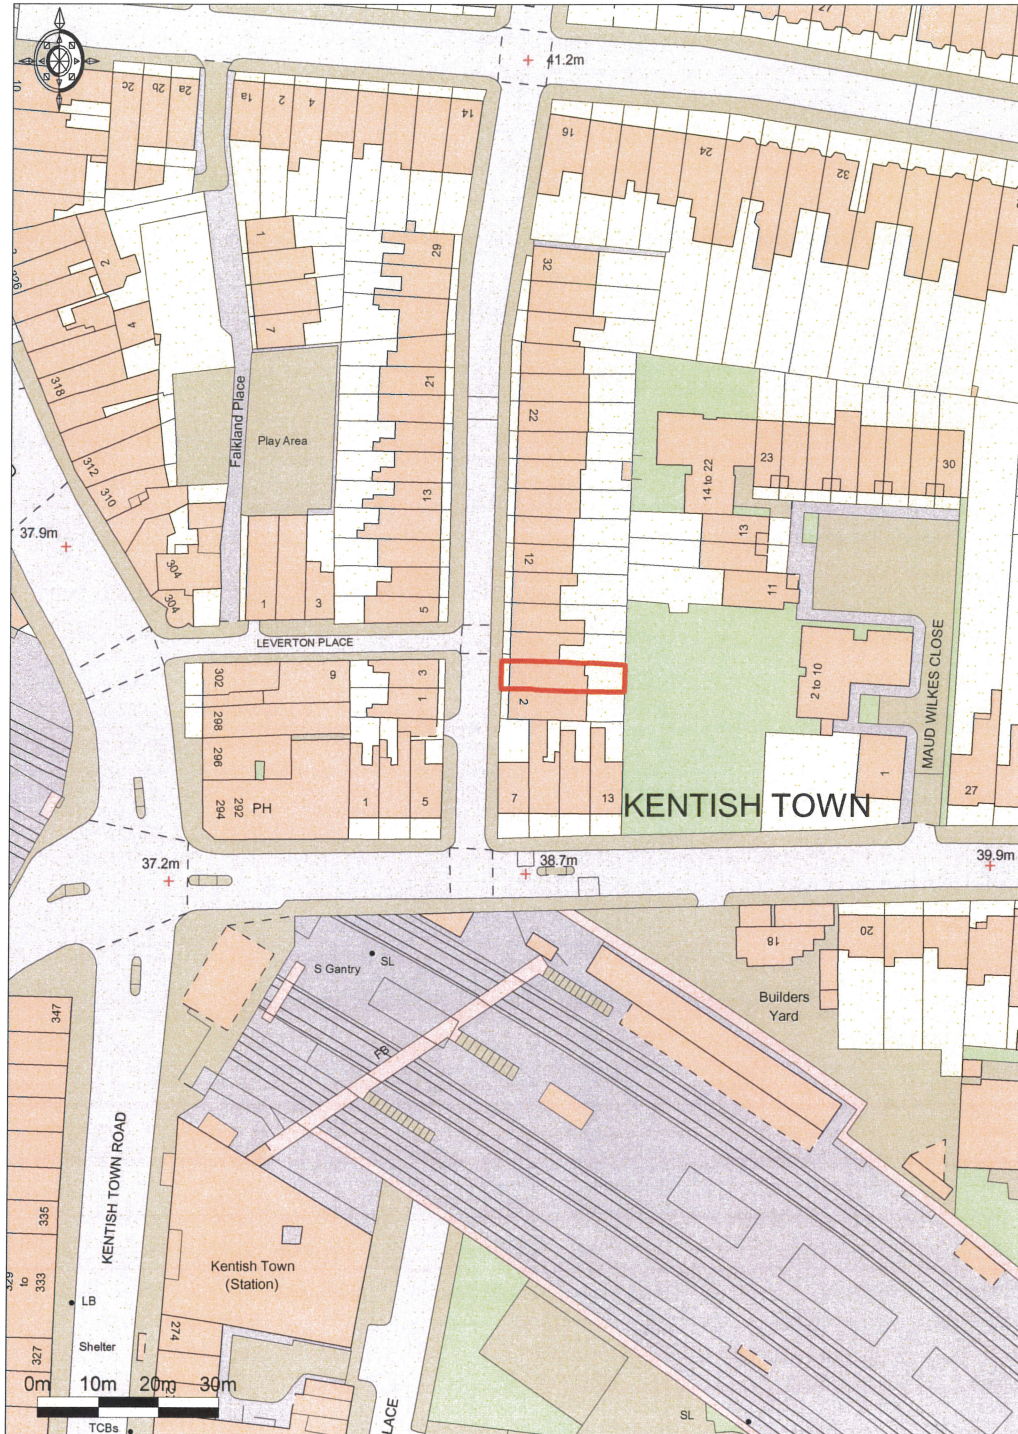

Location Plan

4 Leverton Street