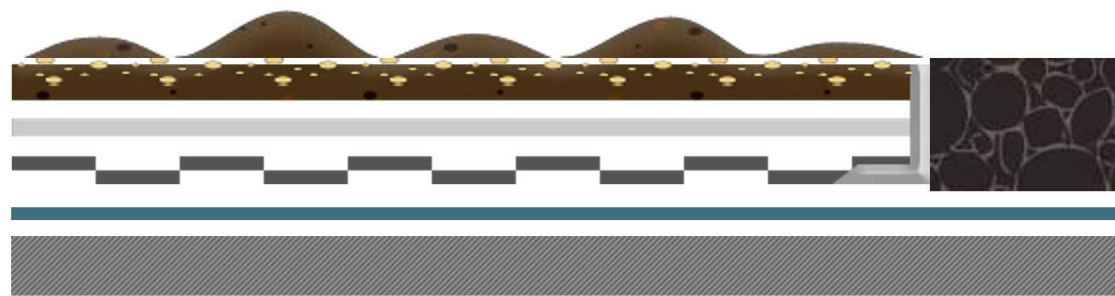

Seeds and Plugs  
 Growing Medium 80mm – 150mm  
 Filter layer 3mm  
 Drainage Board 40mm  
 Waterproof membrane  
 Roof deck

Roof pitch: 0 to 5 degrees  
 Roof Type: Bio Diverse Brown Roofs

3 Rays Farm Barn,  
 Ingatestone, Essex,  
 CM4 9EH

27/02/2017

**DRAWING NUMBER**

30831

**DRAWN BY**

**SCALE**

Nottoscale