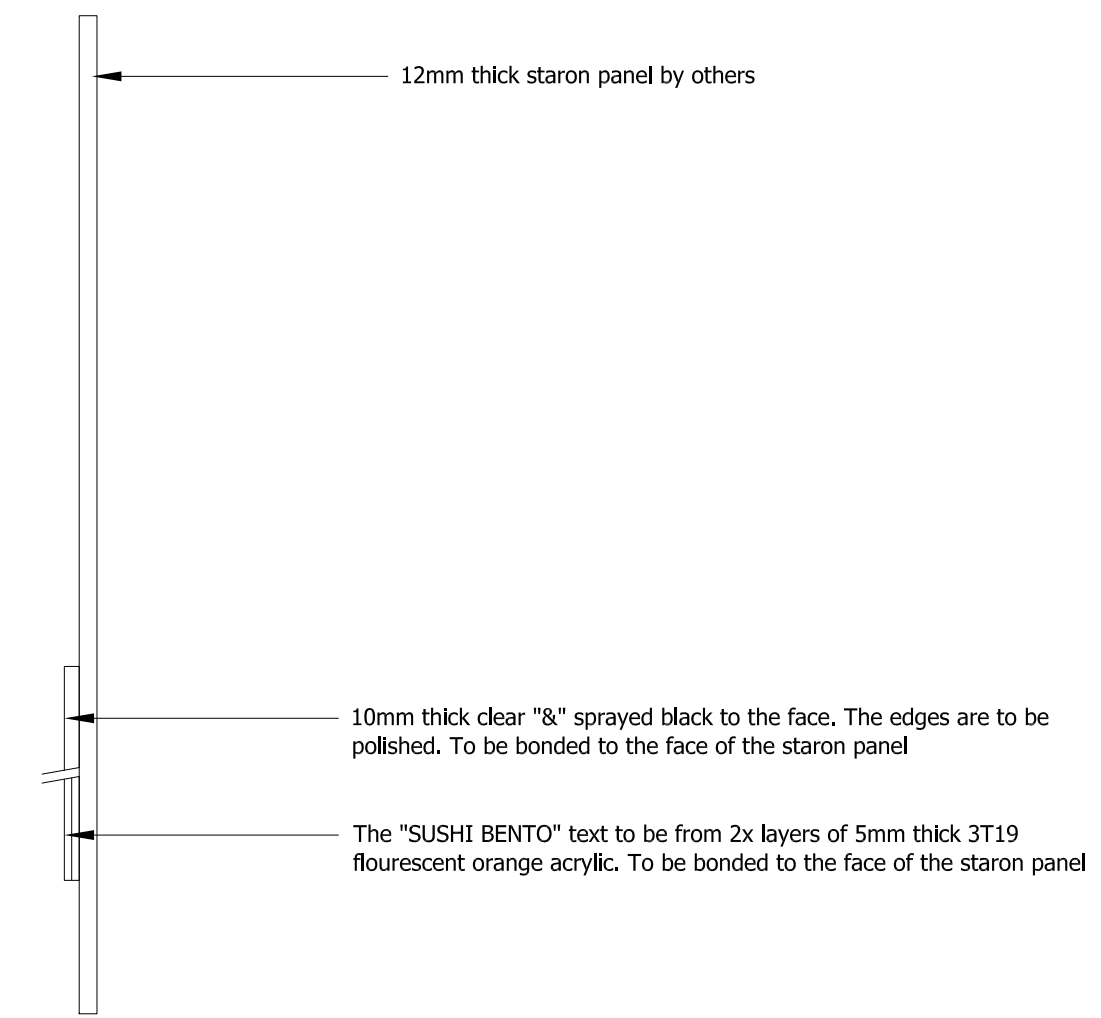

5307

Rev	Description	Date
1	Changed acrylic spec for the non-ill SUSHI BENTO	21/02/18
2	Added cable holes & new peg support detail	26/02/18
3	Added illumination level	29/03/18

DATE:	21st Feb 2018	SCALE:	1:10 1:5
CLIENT:	Wasabi		
PROJECT:	Wasabi @ Russell Square		
SUBJECT:	Fascia Letters		
DRAWN BY:	Alistair	Dwg No:	18493 A
		REVISION:	3

Drwg Size: A2