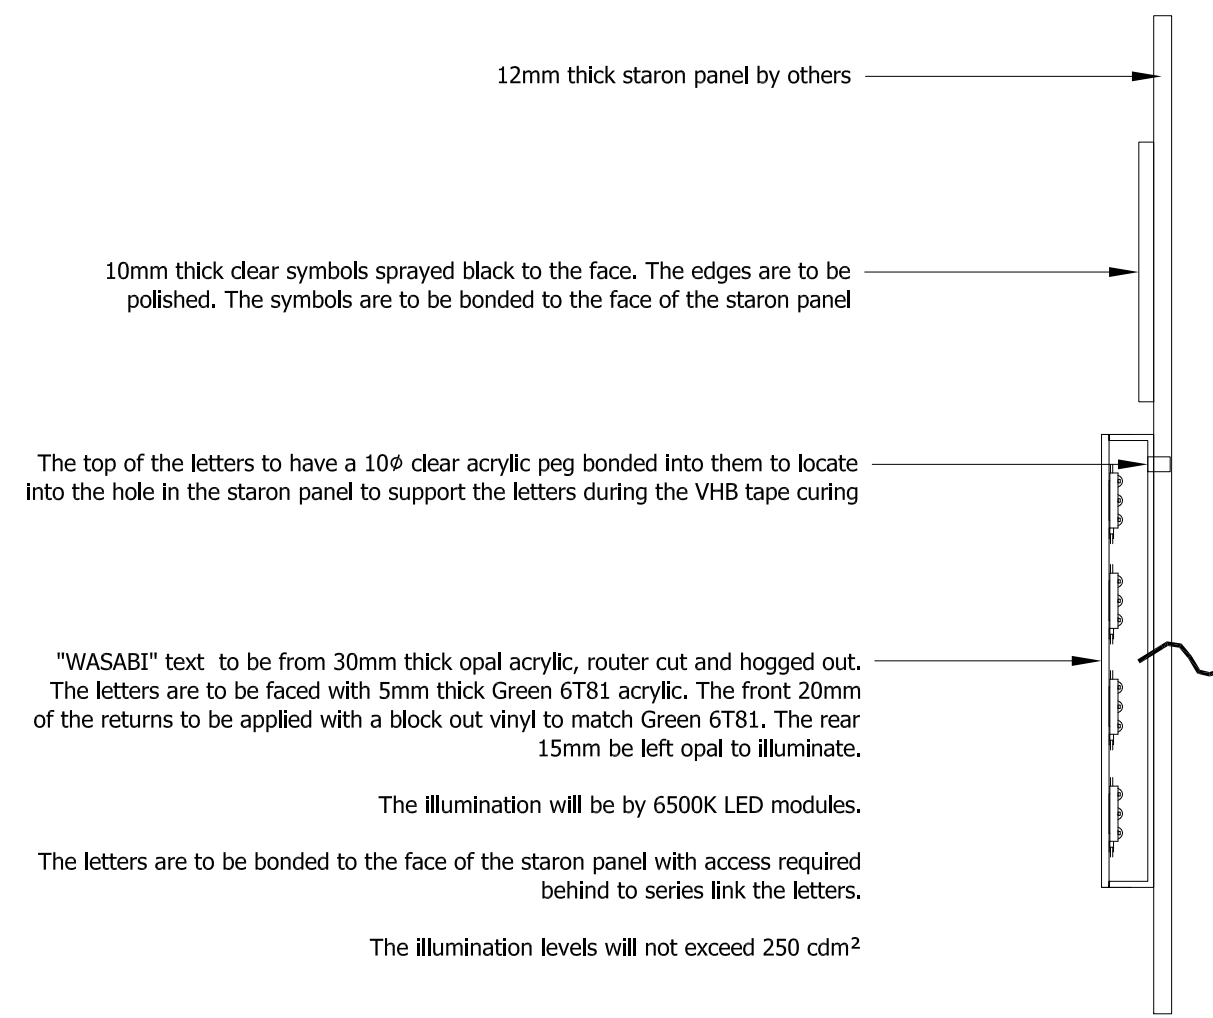

5307

Rev	Description	Date
1	Changed acrylic spec for the non-ill SUSHI BENTO	21/02/18
2	Added cable holes & new peg support detail	26/02/18
3	Added illumination level	29/03/18

DATE:	21st Feb 2018	SCALE:	1:10 1:5
CLIENT:	Wasabi		
PROJECT:	Wasabi @ Russell Square		
SUBJECT:	Fascia Letters		
DRAWN BY:	Alistair	Dwg No:	18493 A
		REVISION:	3

Drwg Size: A2