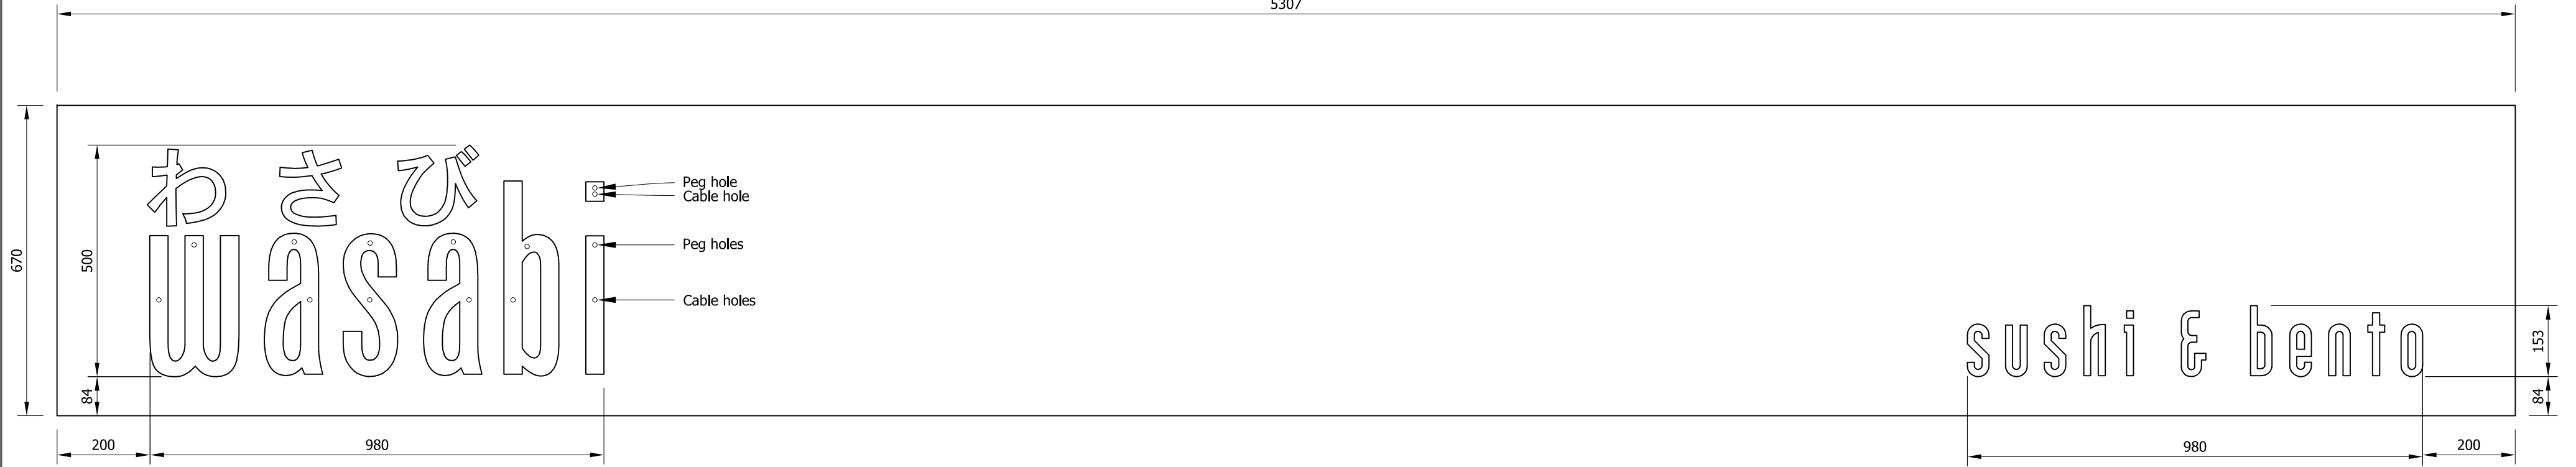

5307

Rev	Description	Date
1	Changed acrylic spec for the non-ill SUSHI BENTO	21/02/18
2	Added cable holes & new peg support detail	26/02/18
3	Added illumination level	29/03/18

DATE:	21st Feb 2018	SCALE:	1:10 1:5
CLIENT:	Wasabi		
PROJECT:	Wasabi @ Russell Square		
SUBJECT:	Fascia Letters		
DRAWN BY:	Alistair	Dwg No:	18493 A
		REVISION:	3