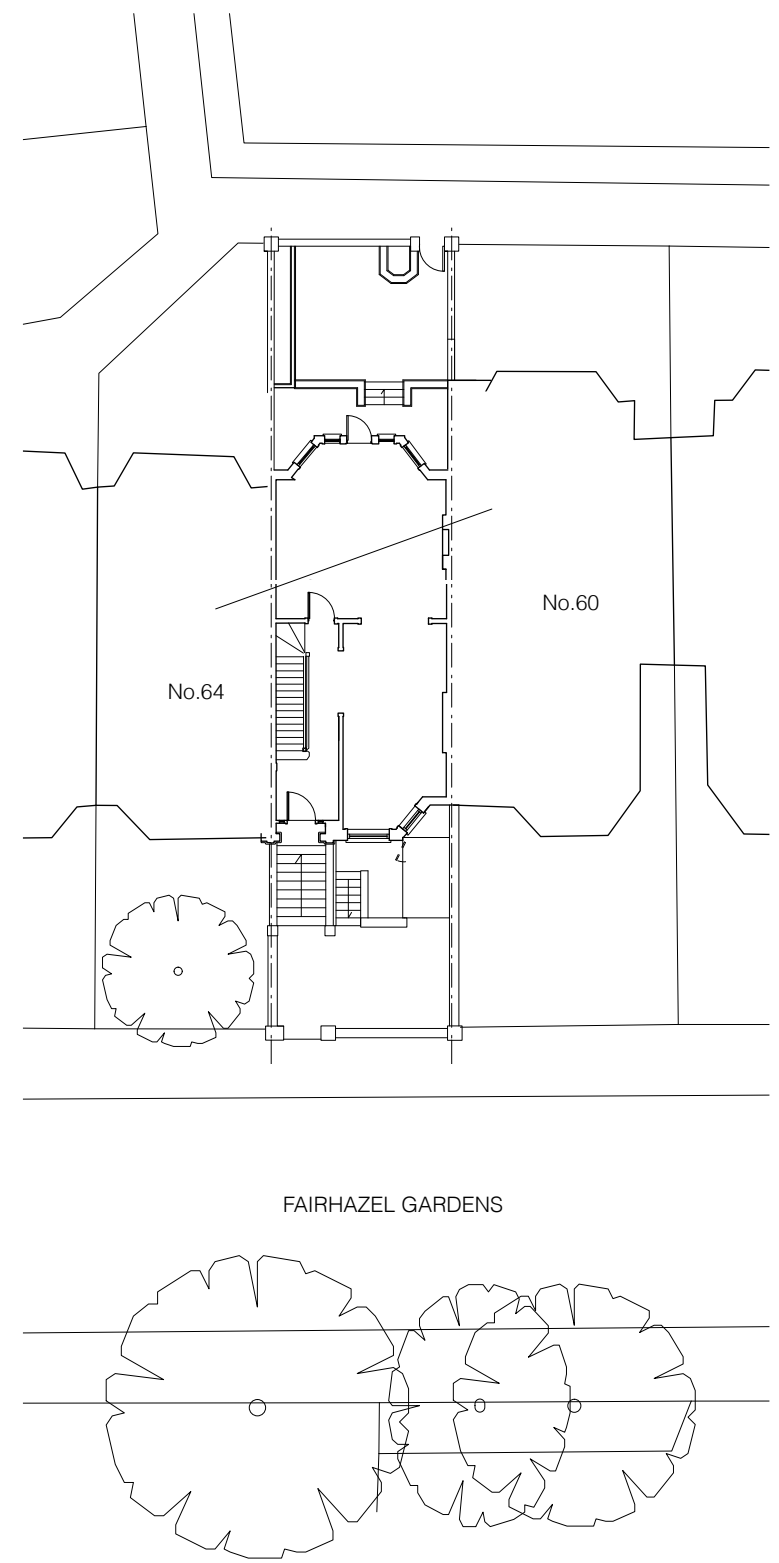

Key
 — Site Extents
 — Other land in the same ownership

SITE LOCATION PLAN
 1:1250@A3

BLOCK PLAN
 1:250@A3

Notes

Revisions
 A. 25.01.18 First Issue for planning
 B. 28.03.18 Issued for planning

62 Fairhazel Gardens
 Site Location Plan
 Scale 1:1250 @ A3 25.01.2018
 62FG-PL-00 Rev B