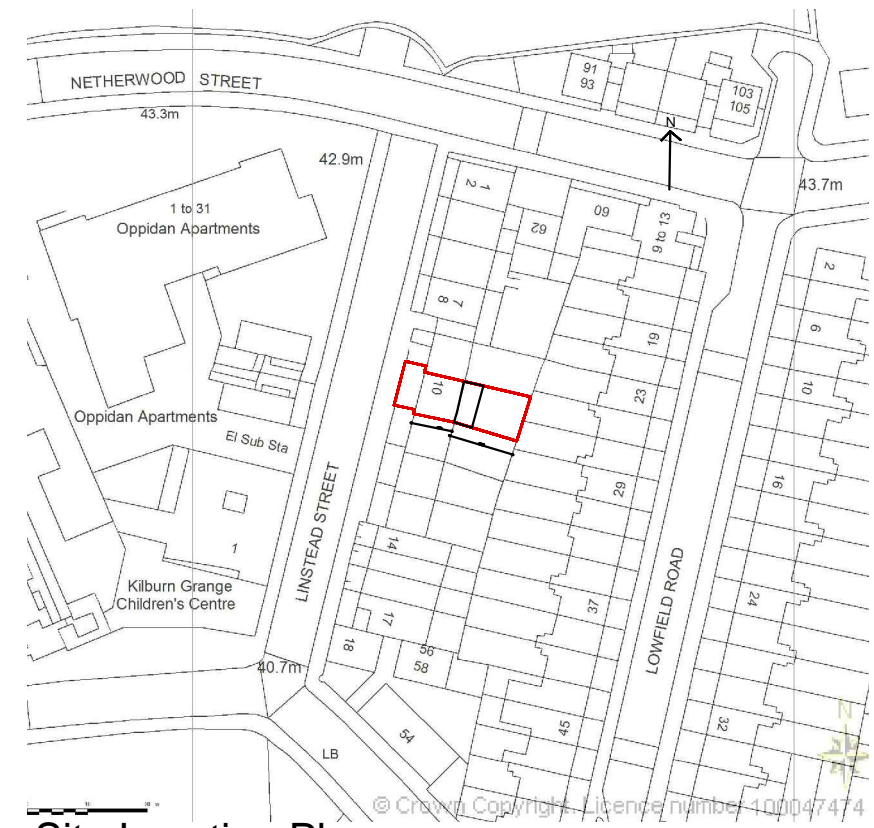

Block Plan
Scale 1:500

Site Location Plan
Scale 1:1250

PROJECT
10 Linstead Street
NW6 2HB

DRAWING
Site Location Plan

DRAWN
AB

DATE
June 2014

SCALE
1:500/1:1250@ A3

DRAWING NUMBER

110-100