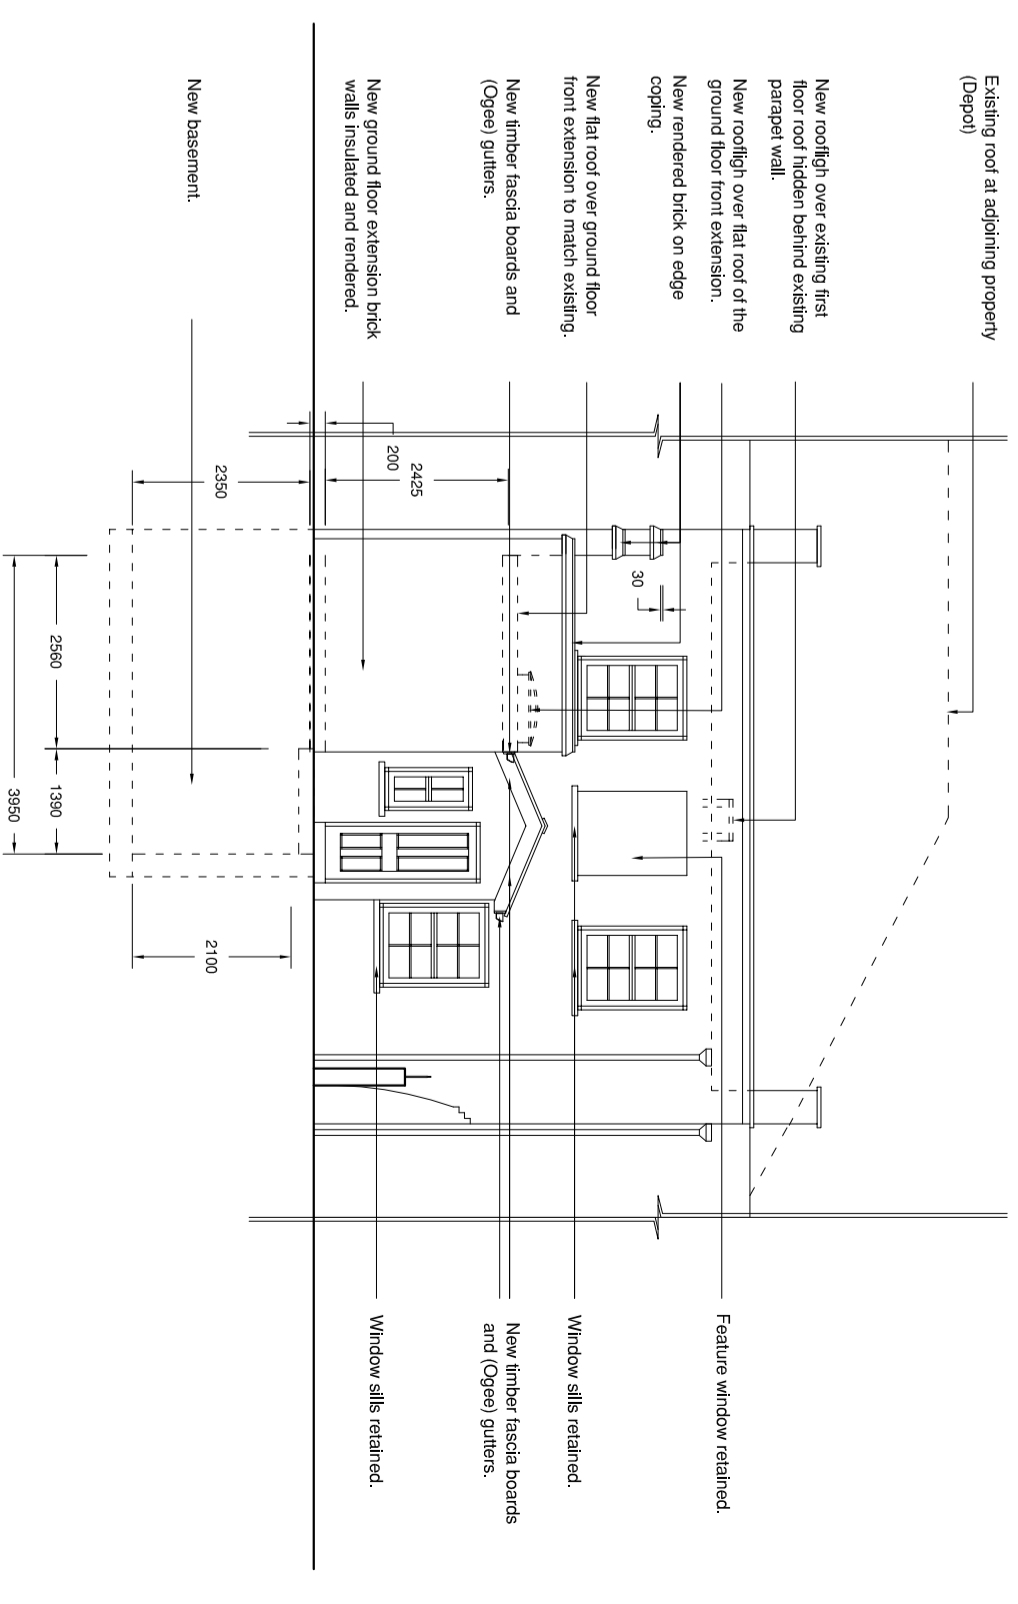

ORIGINAL NORTH WEST (FRONT) ELEVATION

AS BUILT NORTH WEST (FRONT) ELEVATION

PROPOSED NORTH WEST (FRONT) ELEVATION

Revision  
a (00/00/2018).

Notes

N. Abdelsaid  
101 Oakington Ave.  
London HA9 8HY  
Tel / Fax: 020 8904 4786  
Mob: 07958 659982  
E-mail: nastnagib@yahoo.co.uk

Mr Remzi Hassani  
20 Fortress Grove  
London NW5 2HD  
Original, As Built & Proposed North West (Front)  
Elevations

March 2018  
Scale: 1 : 100 @ A2  
Dwg : 528.P1.06c