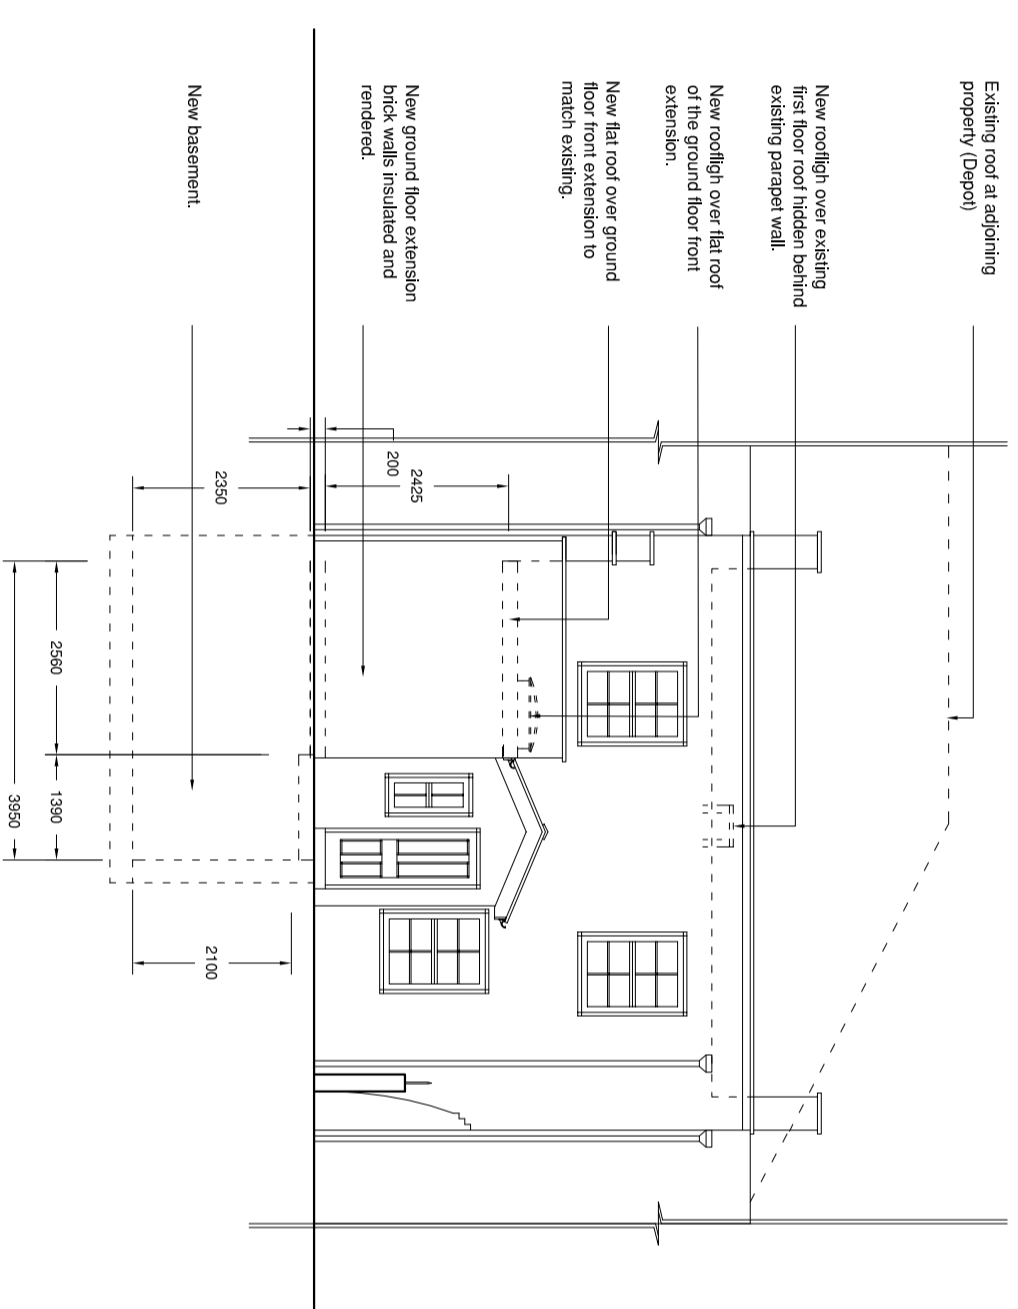

ORIGINAL NORTH WEST (FRONT) ELEVATION

AS BUILT NORTH WEST (FRONT) ELEVATION

PROPOSED NORTH WEST (FRONT) ELEVATION

Revision  
a (00/00/2018).

Notes

N. Abdelsaid  
101 Oakington Ave.  
London HA9 8HY  
Tel / Fax: 020 8904 4786  
Mob: 07958 659982  
E-mail: nastnagib@yahoo.co.uk

Mr Remzi Hassani  
20 Fortress Grove  
London NW5 2HD  
Original, As Built & Proposed North West (Front)  
Elevations

March 2018  
Scale: 1 : 100 @ A2  
Dwg : 528.P1.06c