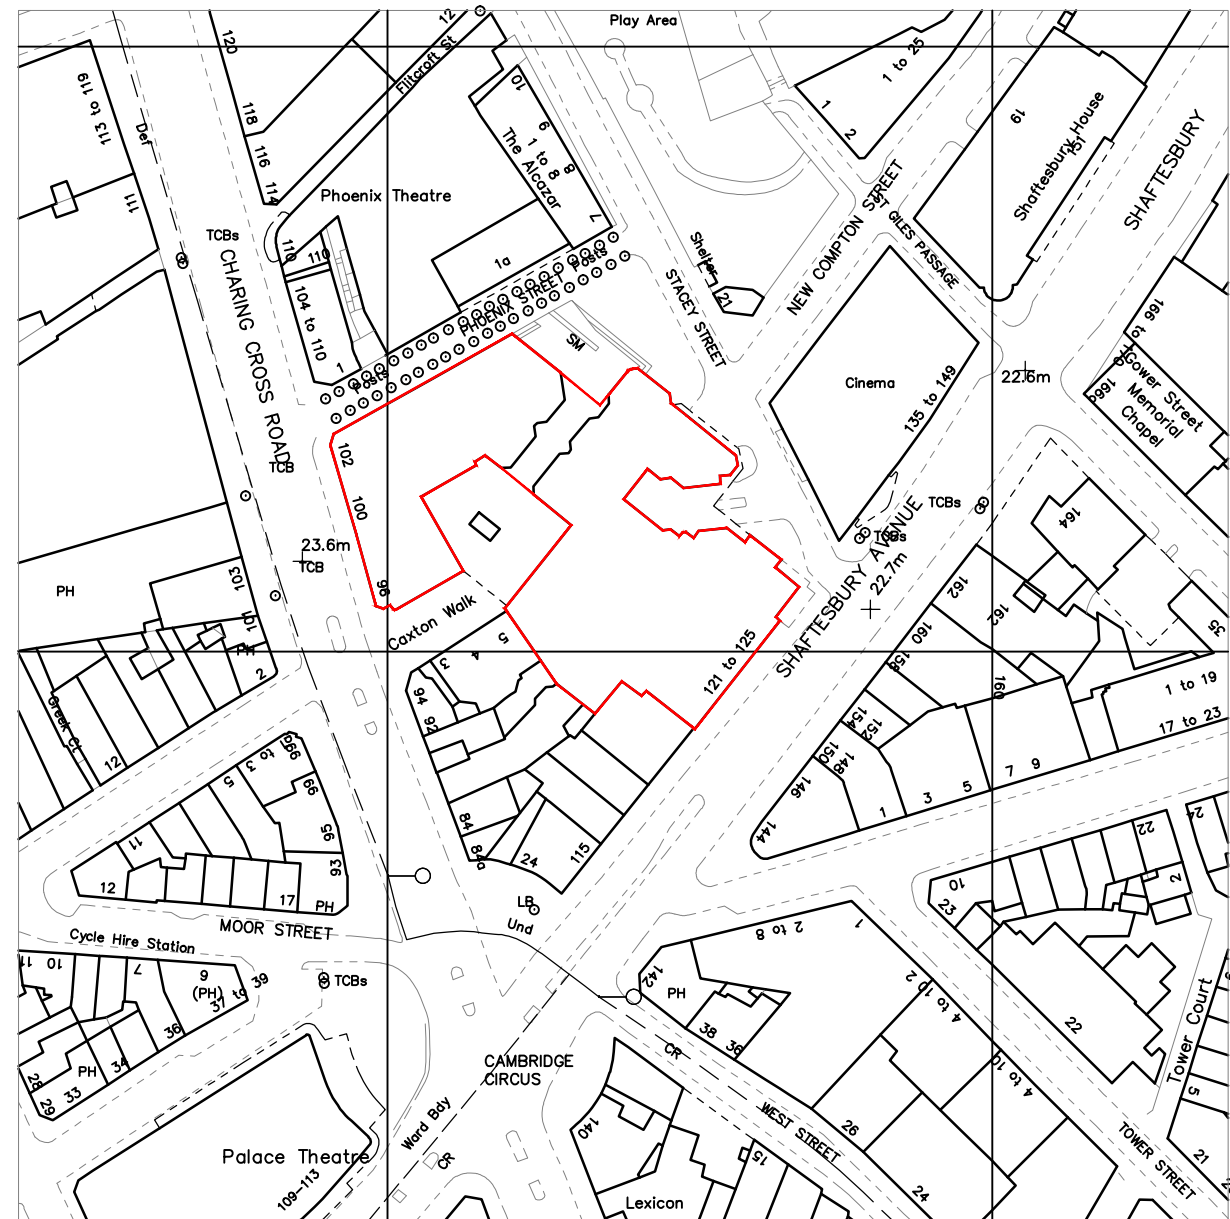

Please do not scale from this drawing. If in doubt, ask.
 This drawing is the property of Left City and must not
 be reproduced, copied or disclosed in any form, other
 than for the purpose of this project.

Revision _____ Date By _____

m. 07807 459194
 info@leftcity.org
 www.leftcity.org

leftcity

PLANNING				
Client				
WEWORK				
Project Title				
125 SHAFTESBURY AVENUE LONDON WC2H 8AD				
Drawing Title				
LOCATION PLAN				
Date	Scale	Drawn	Checked	A3
MARCH18	1:1250	SD		
Drawing No.				Rev
1124(90)001				