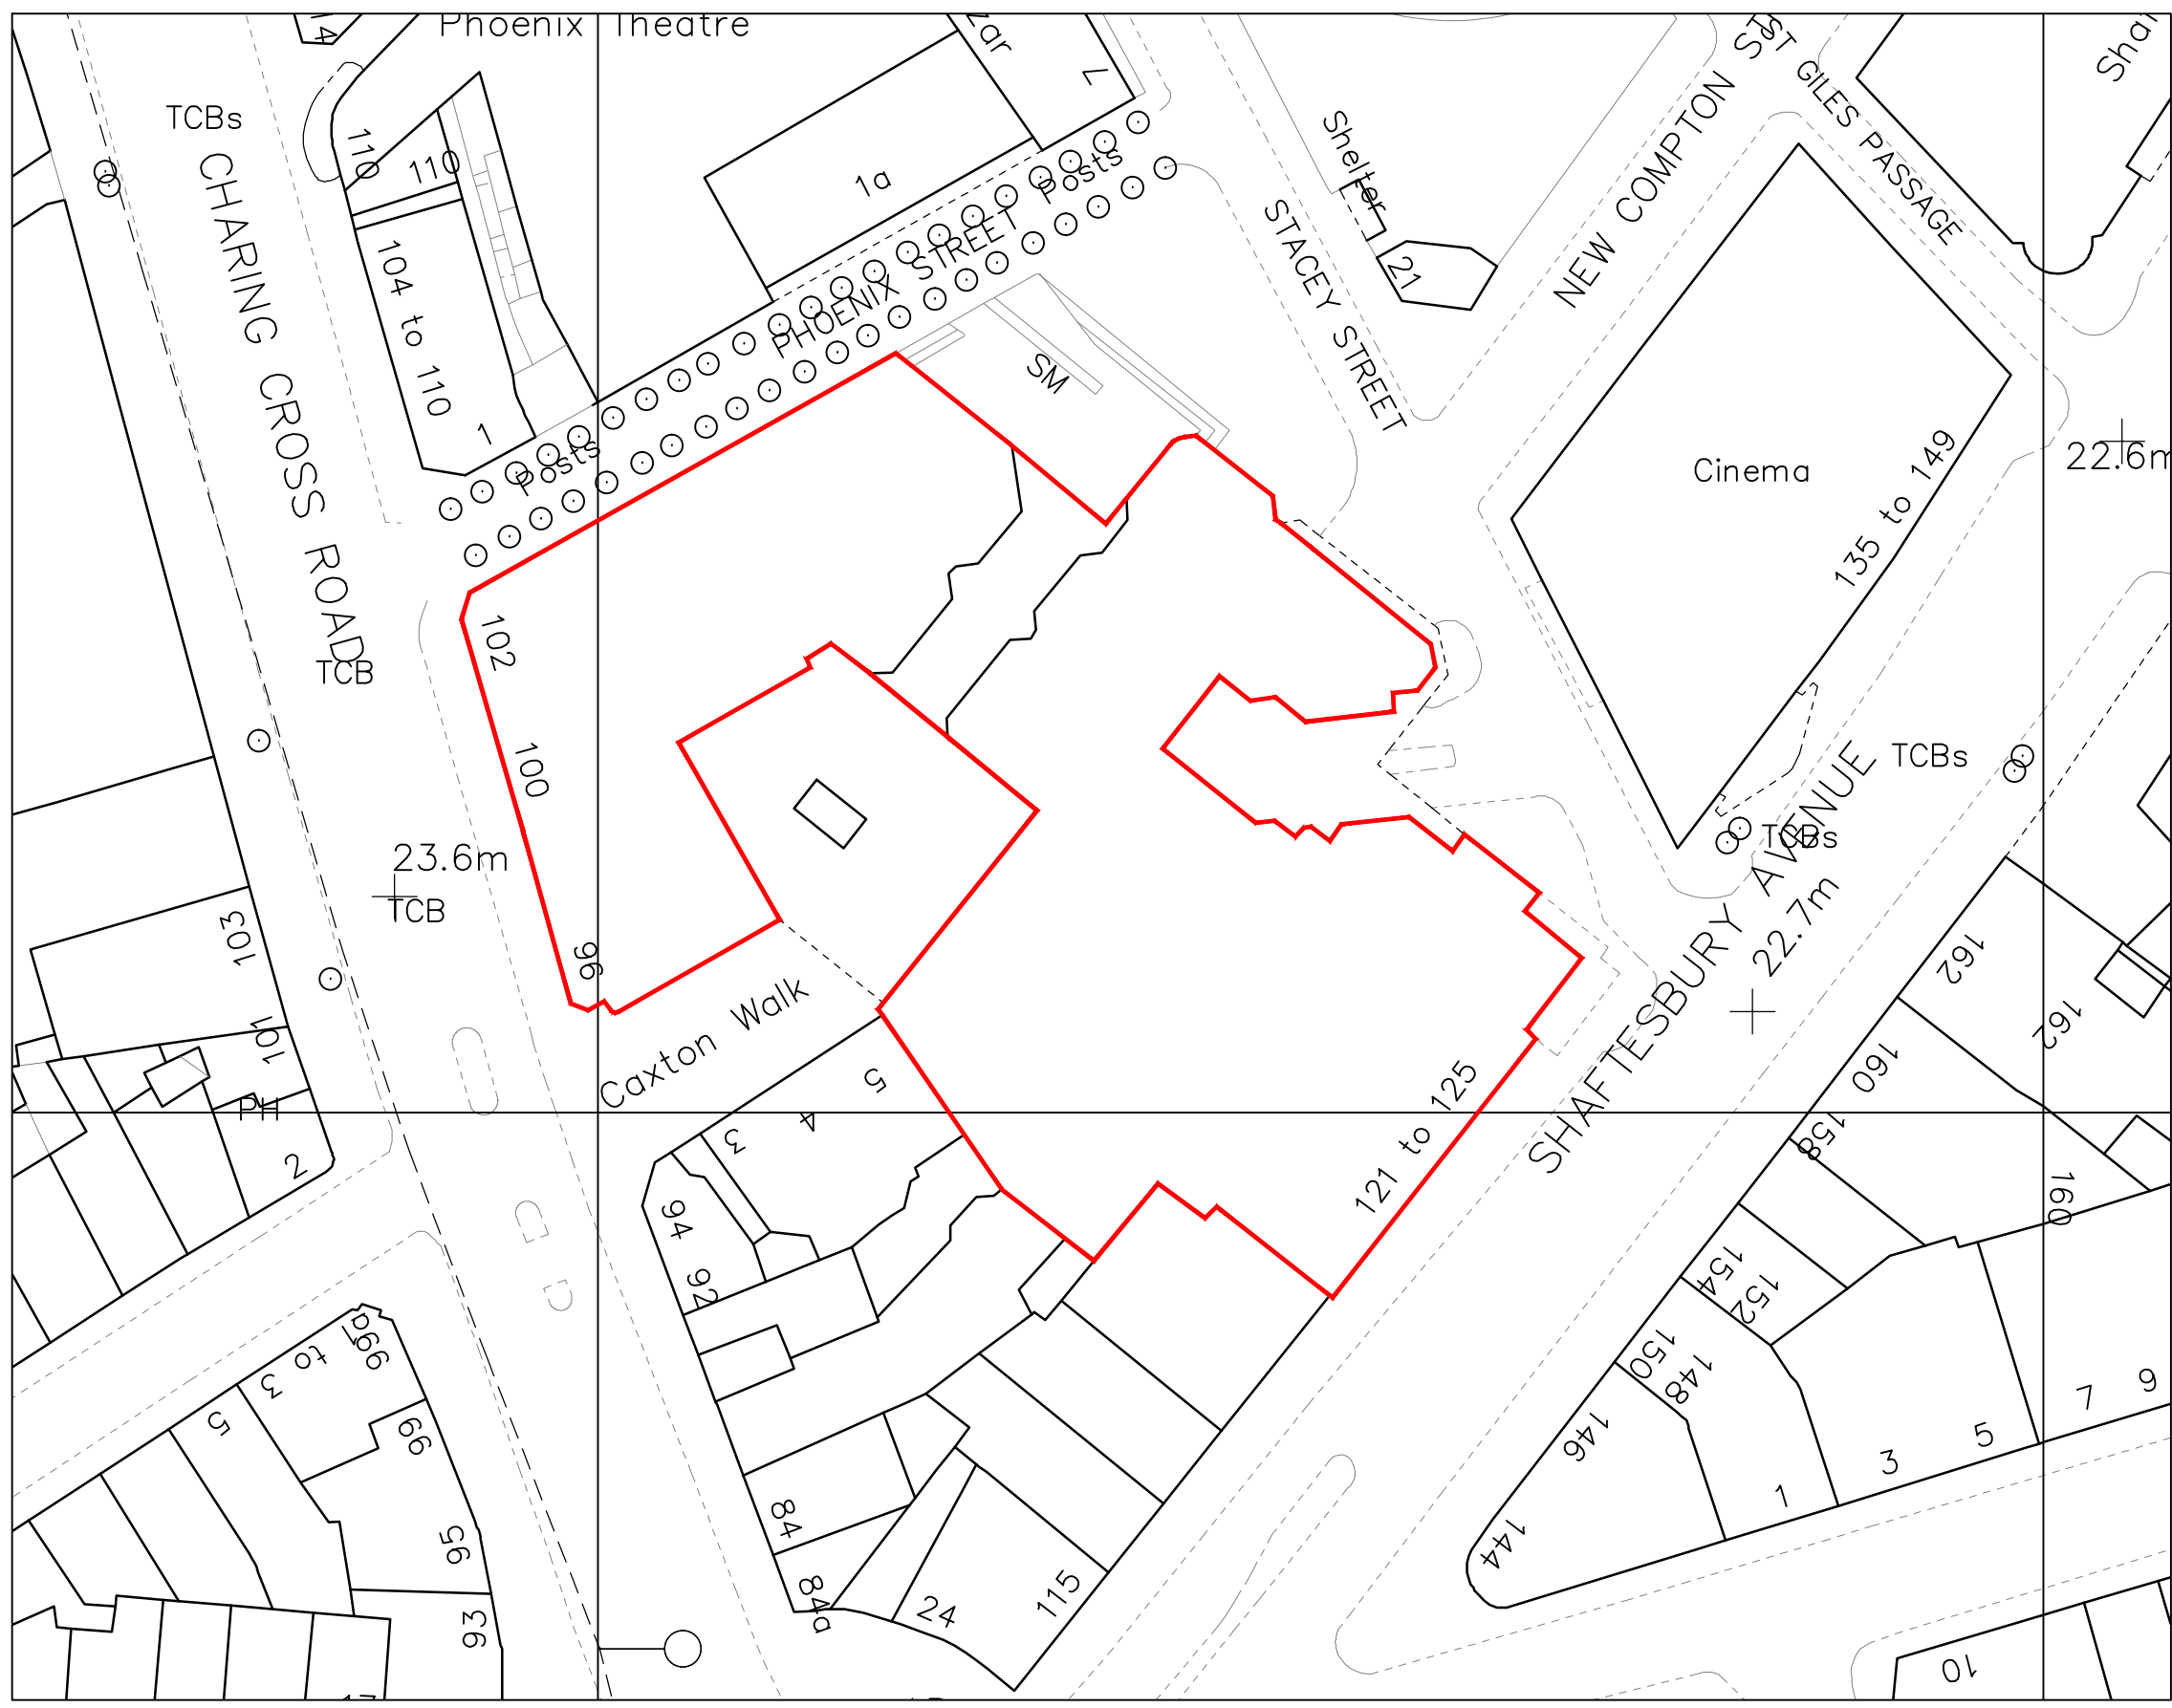

Please do not scale from this drawing. If in doubt, ask.
 This drawing is the property of Left City and must not
 be reproduced, copied or disclosed in any form, other
 than for the purpose of this project.

Revision _____ Date By _____

m. 07807 459194
 info@leftcity.org
 www.leftcity.org

leftcity

PLANNING				
Client				
WEWORK				
Project Title				
125 SHAFTESBURY AVENUE LONDON WC2H 8AD				
Drawing Title				
SITE PLAN				
Date	Scale	Drawn	Checked	A3
MARCH18	1:500	SD		
Drawing No.				Rev
1124(90)002				