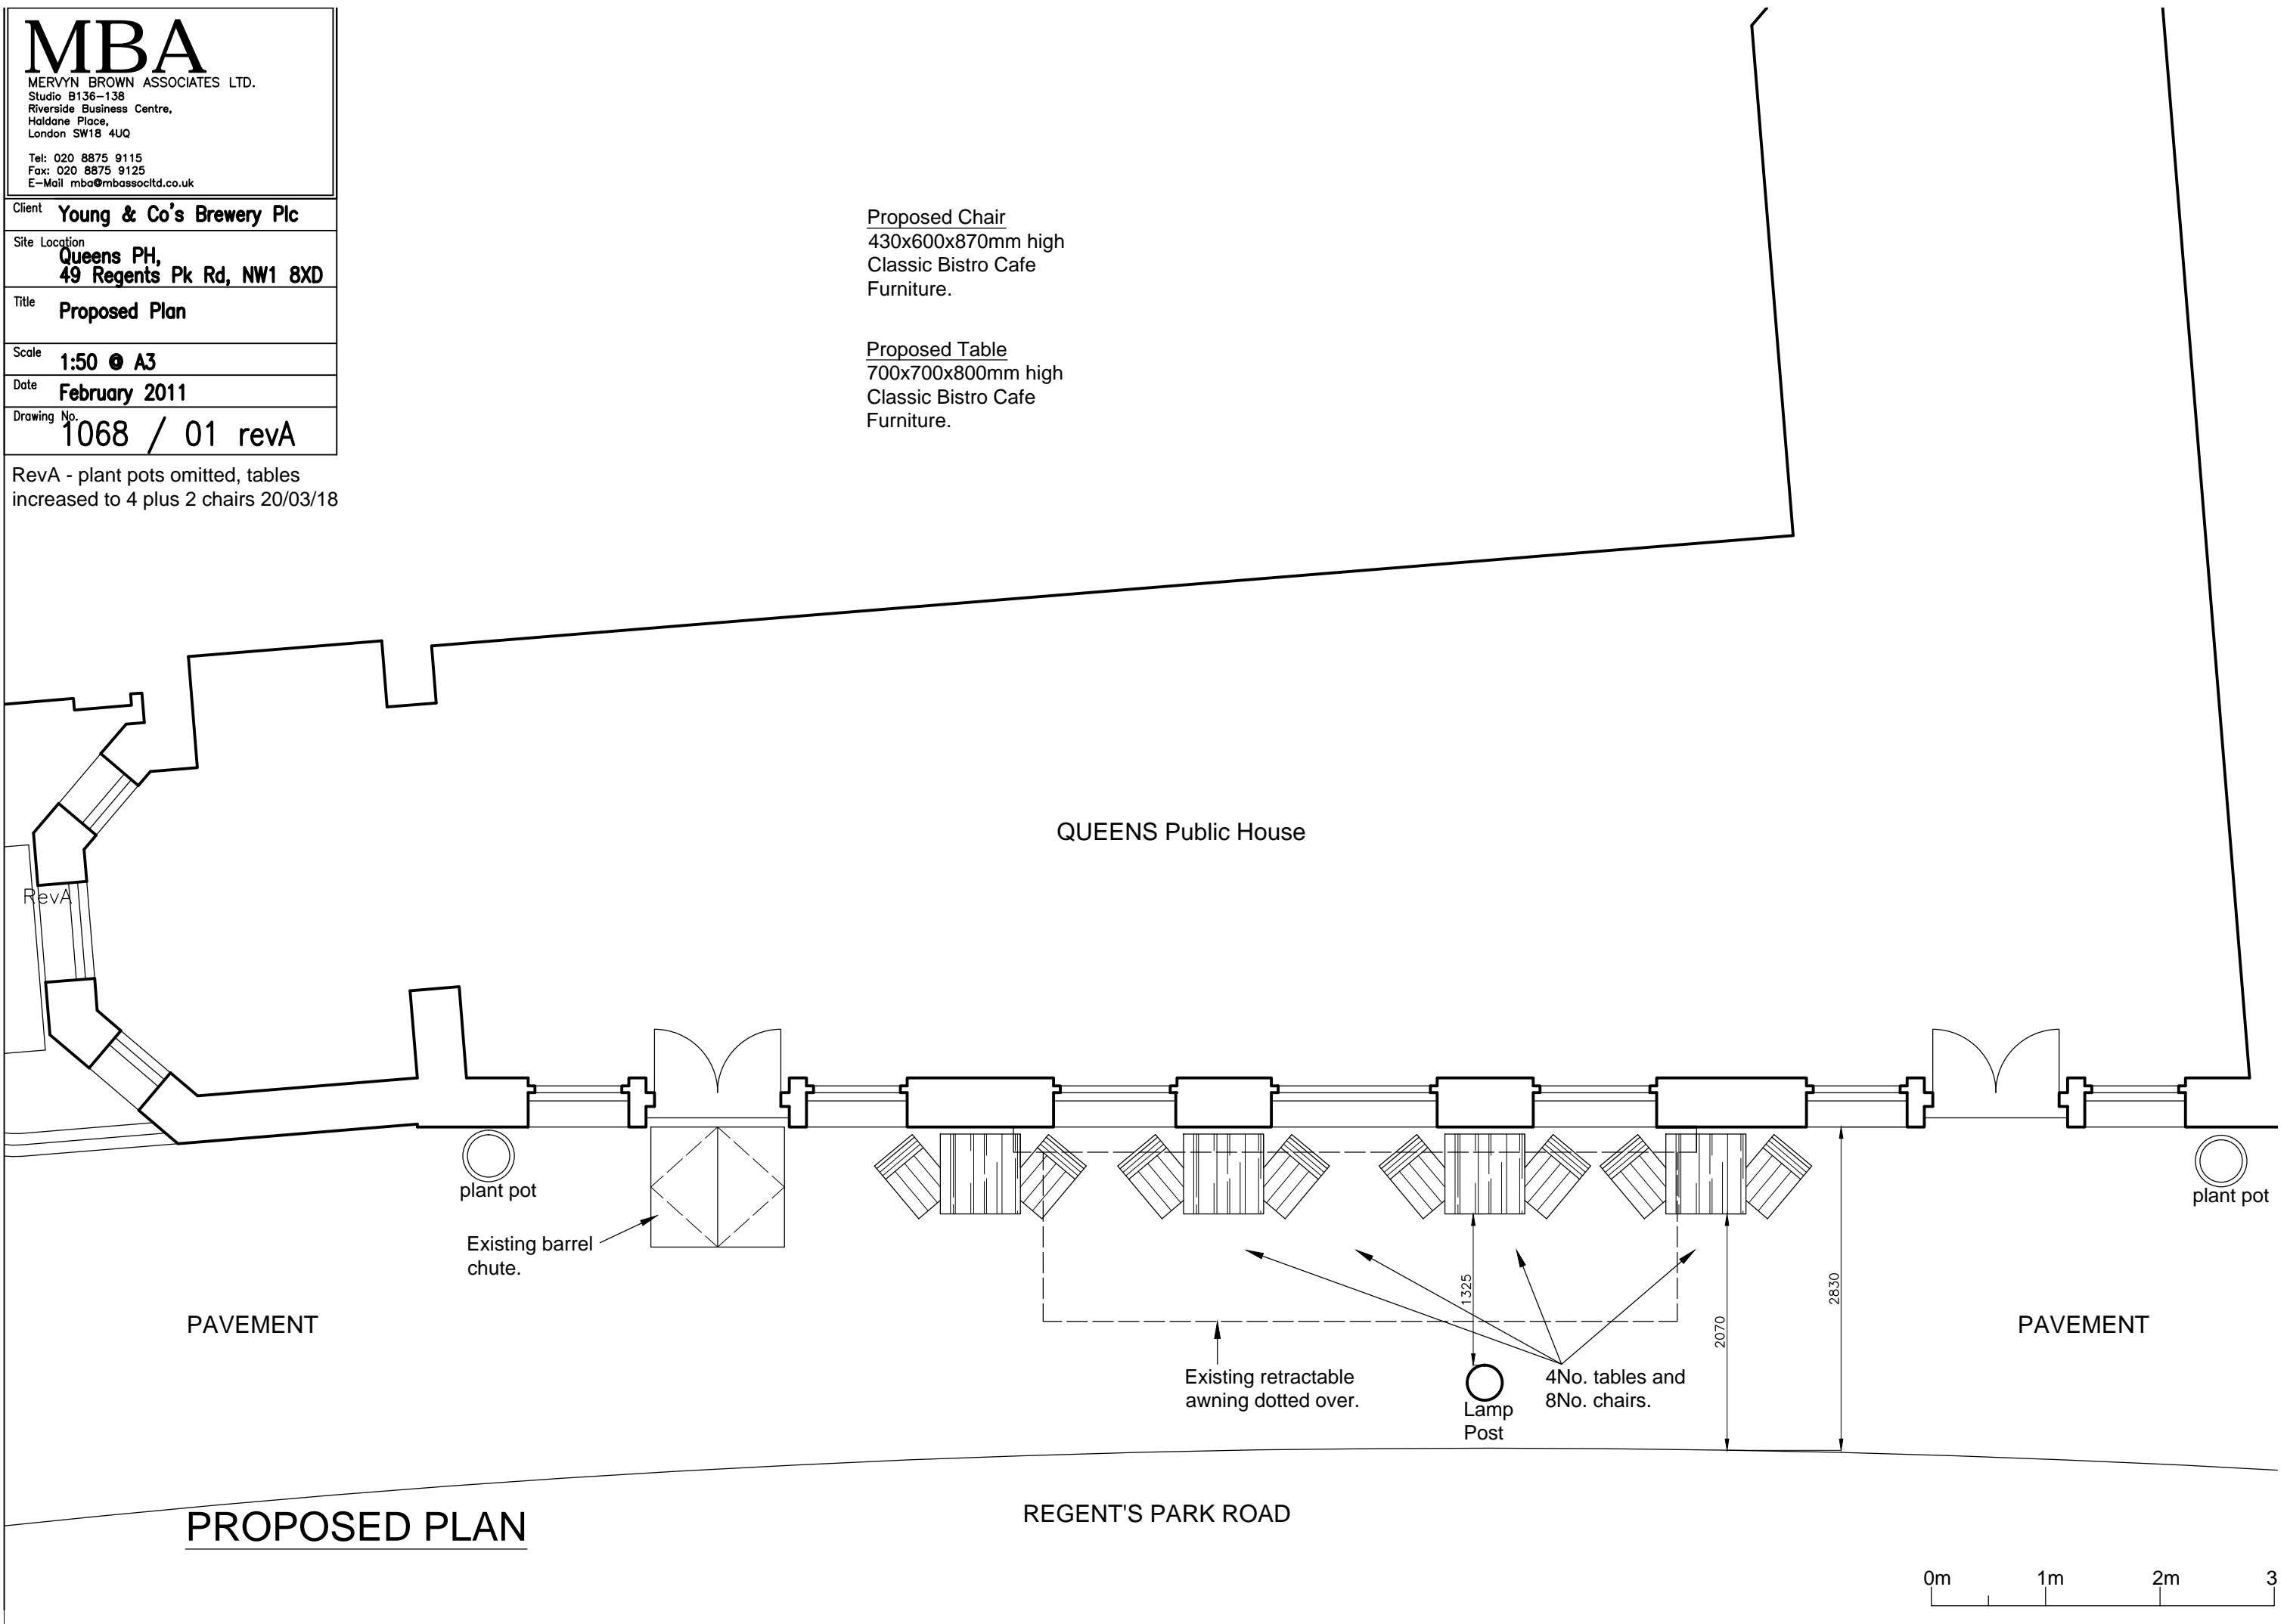

Site Location  
**Queens PH,  
49 Regents Pk Rd, NW1 8XD**

Title  
**Proposed Plan**

Scale  
**1:50 @ A3**

Date  
**February 2011**

Drawing No.  
**1068 / 01 revA**

RevA - plant pots omitted, tables increased to 4 plus 2 chairs 20/03/18

Proposed Chair  
430x600x870mm high  
Classic Bistro Cafe  
Furniture.

Proposed Table  
700x700x800mm high  
Classic Bistro Cafe  
Furniture.

**PROPOSED PLAN**

REGENT'S PARK ROAD

0m 1m 2m 3