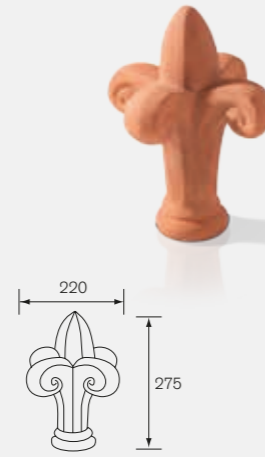

Finials

List No. 282G

Fleur-de-Lys Gable Finial

Nominal Height	Angle B
275	75, 90, 105, 115, 125, 135

Made to order

List No. 282H

Fleur-de-Lys Hip Finial

Nominal Height	Angle B
275	75, 90, 105, 115, 125, 135

Made to order

List No. 283G

Ball Top Gable Finial

Nominal Height	Angle B
335	75, 90, 105, 115, 125, 135

Made to order

Finial Bases & Accessories

List No. 291G

Angled Gable Stop End Finial Base

Length A	Angle B
300, 450	75, 90, 105, 115, 125, 135

Made to order

List No. 283H

Ball Top Hip Finial

Nominal Height	Angle B
335	75, 90, 105, 115, 125, 135

Made to order

List No. 282T

Large Fleur-de-Lys Top

Made to order
See illustrated detail

List No. 283T

Large Ball Top

Made to order
See illustrated detail

List No. 317

Half Round Ridge Finial Base

Length A	Span (int. dia.) B
300	200, 225

Made to order