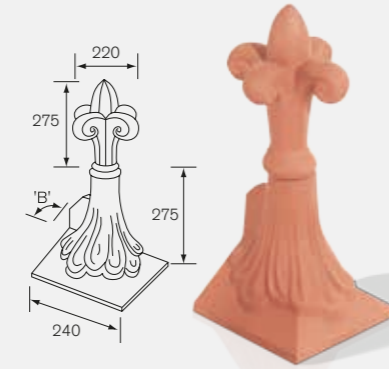

Finials

List No. 282G

Fleur-de-Lys Gable Finial

Nominal Height	Angle B
275	75, 90, 105, 115, 125, 135

Made to order

List No. 282H

Fleur-de-Lys Hip Finial

Nominal Height	Angle B
275	75, 90, 105, 115, 125, 135

Made to order

List No. 283G

Ball Top Gable Finial

Nominal Height	Angle B
335	75, 90, 105, 115, 125, 135

Made to order

Finial Bases & Accessories

List No. 291G

Angled Gable Stop End Finial Base

Length A	Angle B
300, 450	75, 90, 105, 115, 125, 135

Made to order

List No. 291H

Angled Hip Stop End Finial Base

Length A	Angle B
300, 450	75, 90, 105, 115, 125, 135

Made to order

List No. 294

Ridge Finial Base

Length A	Angle B
300, 450	75, 90, 105, 115, 125, 135

Made to order

List No. 283H

Ball Top Hip Finial

Nominal Height	Angle B
335	75, 90, 105, 115, 125, 135

Made to order

List No. 282T

Large Fleur-de-Lys Top