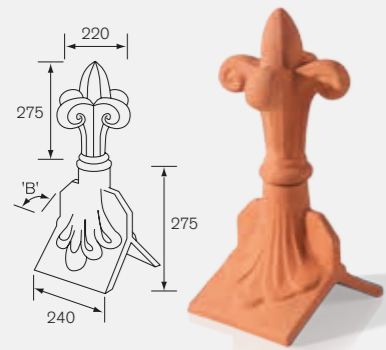

Finials

List No. 282G

Fleur-de-Lys Gable Finial

Nominal Height	Angle B
275	75, 90, 105, 115, 125, 135

Made to order

List No. 282H

Fleur-de-Lys Hip Finial

Nominal Height	Angle B
275	75, 90, 105, 115, 125, 135

Made to order

List No. 283G

Ball Top Gable Finial

Nominal Height	Angle B
335	75, 90, 105, 115, 125, 135

Made to order

Finial Bases & Accessories

List No. 291G

Angled Gable Stop End Finial Base

Length A	Angle B
300, 450	75, 90, 105, 115, 125, 135

Made to order

List No. 291H

Angled Hip Stop End Finial Base

Length A	Angle B
300, 450	75, 90, 105, 115, 125, 135

Made to order

List No. 294

Ridge Finial Base

Made to order
See illustrated detail

List No. 283T

Large Ball Top

Made to order
See illustrated detail

List No. 317

Half Round Ridge Finial Base

Length A	Span (int. dia.) B
300	200, 225

Made to order