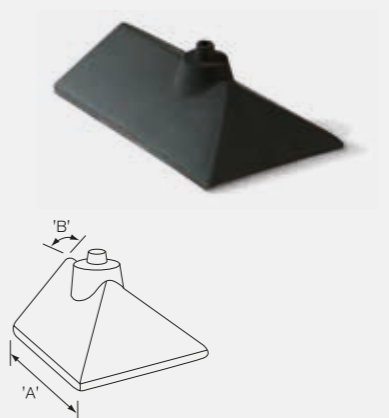

Made to order

List No. 283G

Ball Top Gable Finial

Nominal Height	Angle B
335	75, 90, 105, 115, 125, 135

Made to order

Finial Bases & Accessories

List No. 291G

Angled Gable Stop End Finial Base

Length A	Angle B
300, 450	75, 90, 105, 115, 125, 135

Made to order

List No. 291H

Angled Hip Stop End Finial Base

Length A	Angle B
300, 450	75, 90, 105, 115, 125, 135

Made to order

List No. 294

Ridge Finial Base

Length A	Angle B
300, 450	75, 90, 105, 115, 125, 135

Made to order

List No. 283H

Ball Top Hip Finial

Nominal Height	Angle B
335	75, 90, 105, 115, 125, 135

Made to order

List No. 282T

Large Fleur-de-Lys Top

Made to order
See illustrated detail

List No. 283T

Large Ball Top

Made to order
See illustrated detail

List No. 317

Half Round Ridge Finial Base

Length A	Span (int. dia.) B
300	200, 225

Made to order