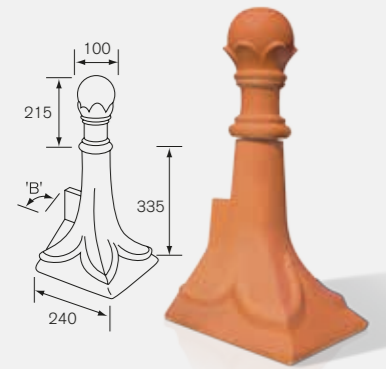

Made to order

List No. 283G

Ball Top Gable Finial

Nominal Height	Angle B
335	75, 90, 105, 115, 125, 135

Made to order

Finial Bases & Accessories

List No. 291G

Angled Gable Stop End Finial Base

Length A	Angle B
300, 450	75, 90, 105, 115, 125, 135

Made to order

List No. 291H

Angled Hip Stop End Finial Base

Length A	Angle B
300, 450	75, 90, 105, 115, 125, 135

Made to order

List No. 294

Ridge Finial Base

Length A	Angle B
300, 450	75, 90, 105, 115, 125, 135

Made to order

List No. 283H

Ball Top Hip Finial

Nominal Height	Angle B
335	75, 90, 105, 115, 125, 135

Made to order

List No. 282T

Large Fleur-de-Lys Top

Made to order
See illustrated detail

List No. 283T

Large Ball Top

Made to order
See illustrated detail

List No. 317

Half Round Ridge Finial Base

Length A	Span (int. dia.) B
300	200, 225

Made to order