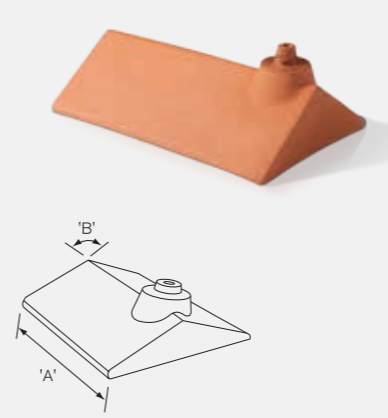

Finials

List No. 282G

Fleur-de-Lys Gable Finial

Nominal Height	Angle B
275	75, 90, 105, 115, 125, 135

Made to order

List No. 282H

Fleur-de-Lys Hip Finial

Nominal Height	Angle B
275	75, 90, 105, 115, 125, 135

Made to order

List No. 283G

Ball Top Gable Finial

Nominal Height	Angle B
335	75, 90, 105, 115, 125, 135

Made to order

Finial Bases & Accessories

List No. 291G

Angled Gable Stop End Finial Base

Length A	Angle B
300, 450	75, 90, 105, 115, 125, 135

Made to order

List No. 291H

Angled Hip Stop End Finial Base

Length A	Angle B
300, 450	75, 90, 105, 115, 125, 135

Made to order

List No. 294

Ridge Finial Base

Length A	Angle B
300, 450	75, 90, 105, 115, 125, 135

Made to order

List No. 283H

Ball Top Hip Finial

Nominal Height	Angle B
335	75, 90, 105, 115, 125, 135

Made to order

List No. 282T

Large Fleur-de-Lys Top