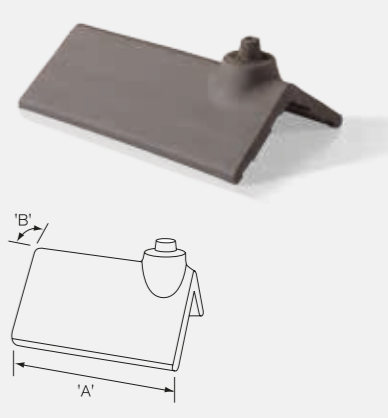

Made to order

List No. 283G

Ball Top Gable Finial

Nominal Height	Angle B
335	75, 90, 105, 115, 125, 135

Made to order

Finial Bases & Accessories

List No. 291G

Angled Gable Stop End Finial Base

Length A	Angle B
300, 450	75, 90, 105, 115, 125, 135

Made to order

List No. 291H

Angled Hip Stop End Finial Base

Length A	Angle B
300, 450	75, 90, 105, 115, 125, 135

Made to order

List No. 294

Ridge Finial Base

Length A	Angle B
300, 450	75, 90, 105, 115, 125, 135

Made to order

List No. 283H

Ball Top Hip Finial

Nominal Height	Angle B
335	75, 90, 105, 115, 125, 135

Made to order

List No. 282T

Large Fleur-de-Lys Top

Made to order
See illustrated detail

List No. 283T

Large Ball Top

Made to order
See illustrated detail

List No. 317

Half Round Ridge Finial Base

Length A	Span (int. dia.) B
300	200, 225

Made to order