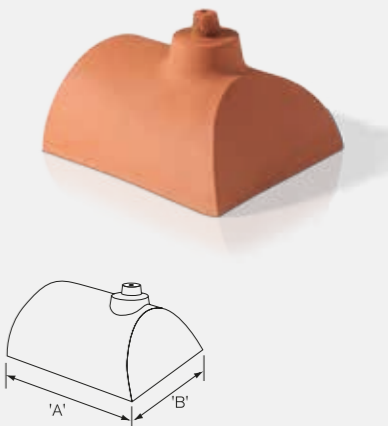

Made to order

List No. 283G

Ball Top Gable Finial

Nominal Height	Angle B
335	75, 90, 105, 115, 125, 135

Made to order

Finial Bases & Accessories

List No. 291G

Angled Gable Stop End Finial Base

Made to order
See illustrated detail

List No. 283T

Large Ball Top

Made to order
See illustrated detail

List No. 317

Half Round Ridge Finial Base

Length A	Span (int. dia.) B
300	200, 225

Made to order

List No. 327G

Half Round Gable Stop End Finial Base

Length A	Span (int. dia.) B
300	200, 225

Made to order

List No. 327H

Half Round Hip Stop End Finial Base

Length A	Span (int. dia.) B
300	225

Made to order