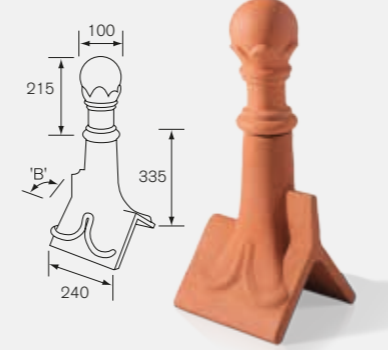

Finials

List No. 282G

Fleur-de-Lys Gable Finial

Nominal Height	Angle B
275	75, 90, 105, 115, 125, 135

Made to order

List No. 282H

Fleur-de-Lys Hip Finial

Nominal Height	Angle B
275	75, 90, 105, 115, 125, 135

Made to order

List No. 283G

Ball Top Gable Finial

Nominal Height	Angle B
335	75, 90, 105, 115, 125, 135

Made to order

Finial Bases & Accessories

List No. 291G

Angled Gable Stop End Finial Base

Length A	Angle B
300, 450	75, 90, 105, 115, 125, 135

Made to order

List No. 291H

Angled Hip Stop End Finial Base

Length A	Angle B
300, 450	75, 90, 105, 115, 125, 135

Made to order

List No. 294

Ridge Finial Base

Length A	Angle B
300, 450	75, 90, 105, 115, 125, 135

Made to order

List No. 283H

Ball Top Hip Finial

Nominal Height	Angle B
335	75, 90, 105, 115, 125, 135

Made to order

List No. 282T

Large Fleur-de-Lys Top