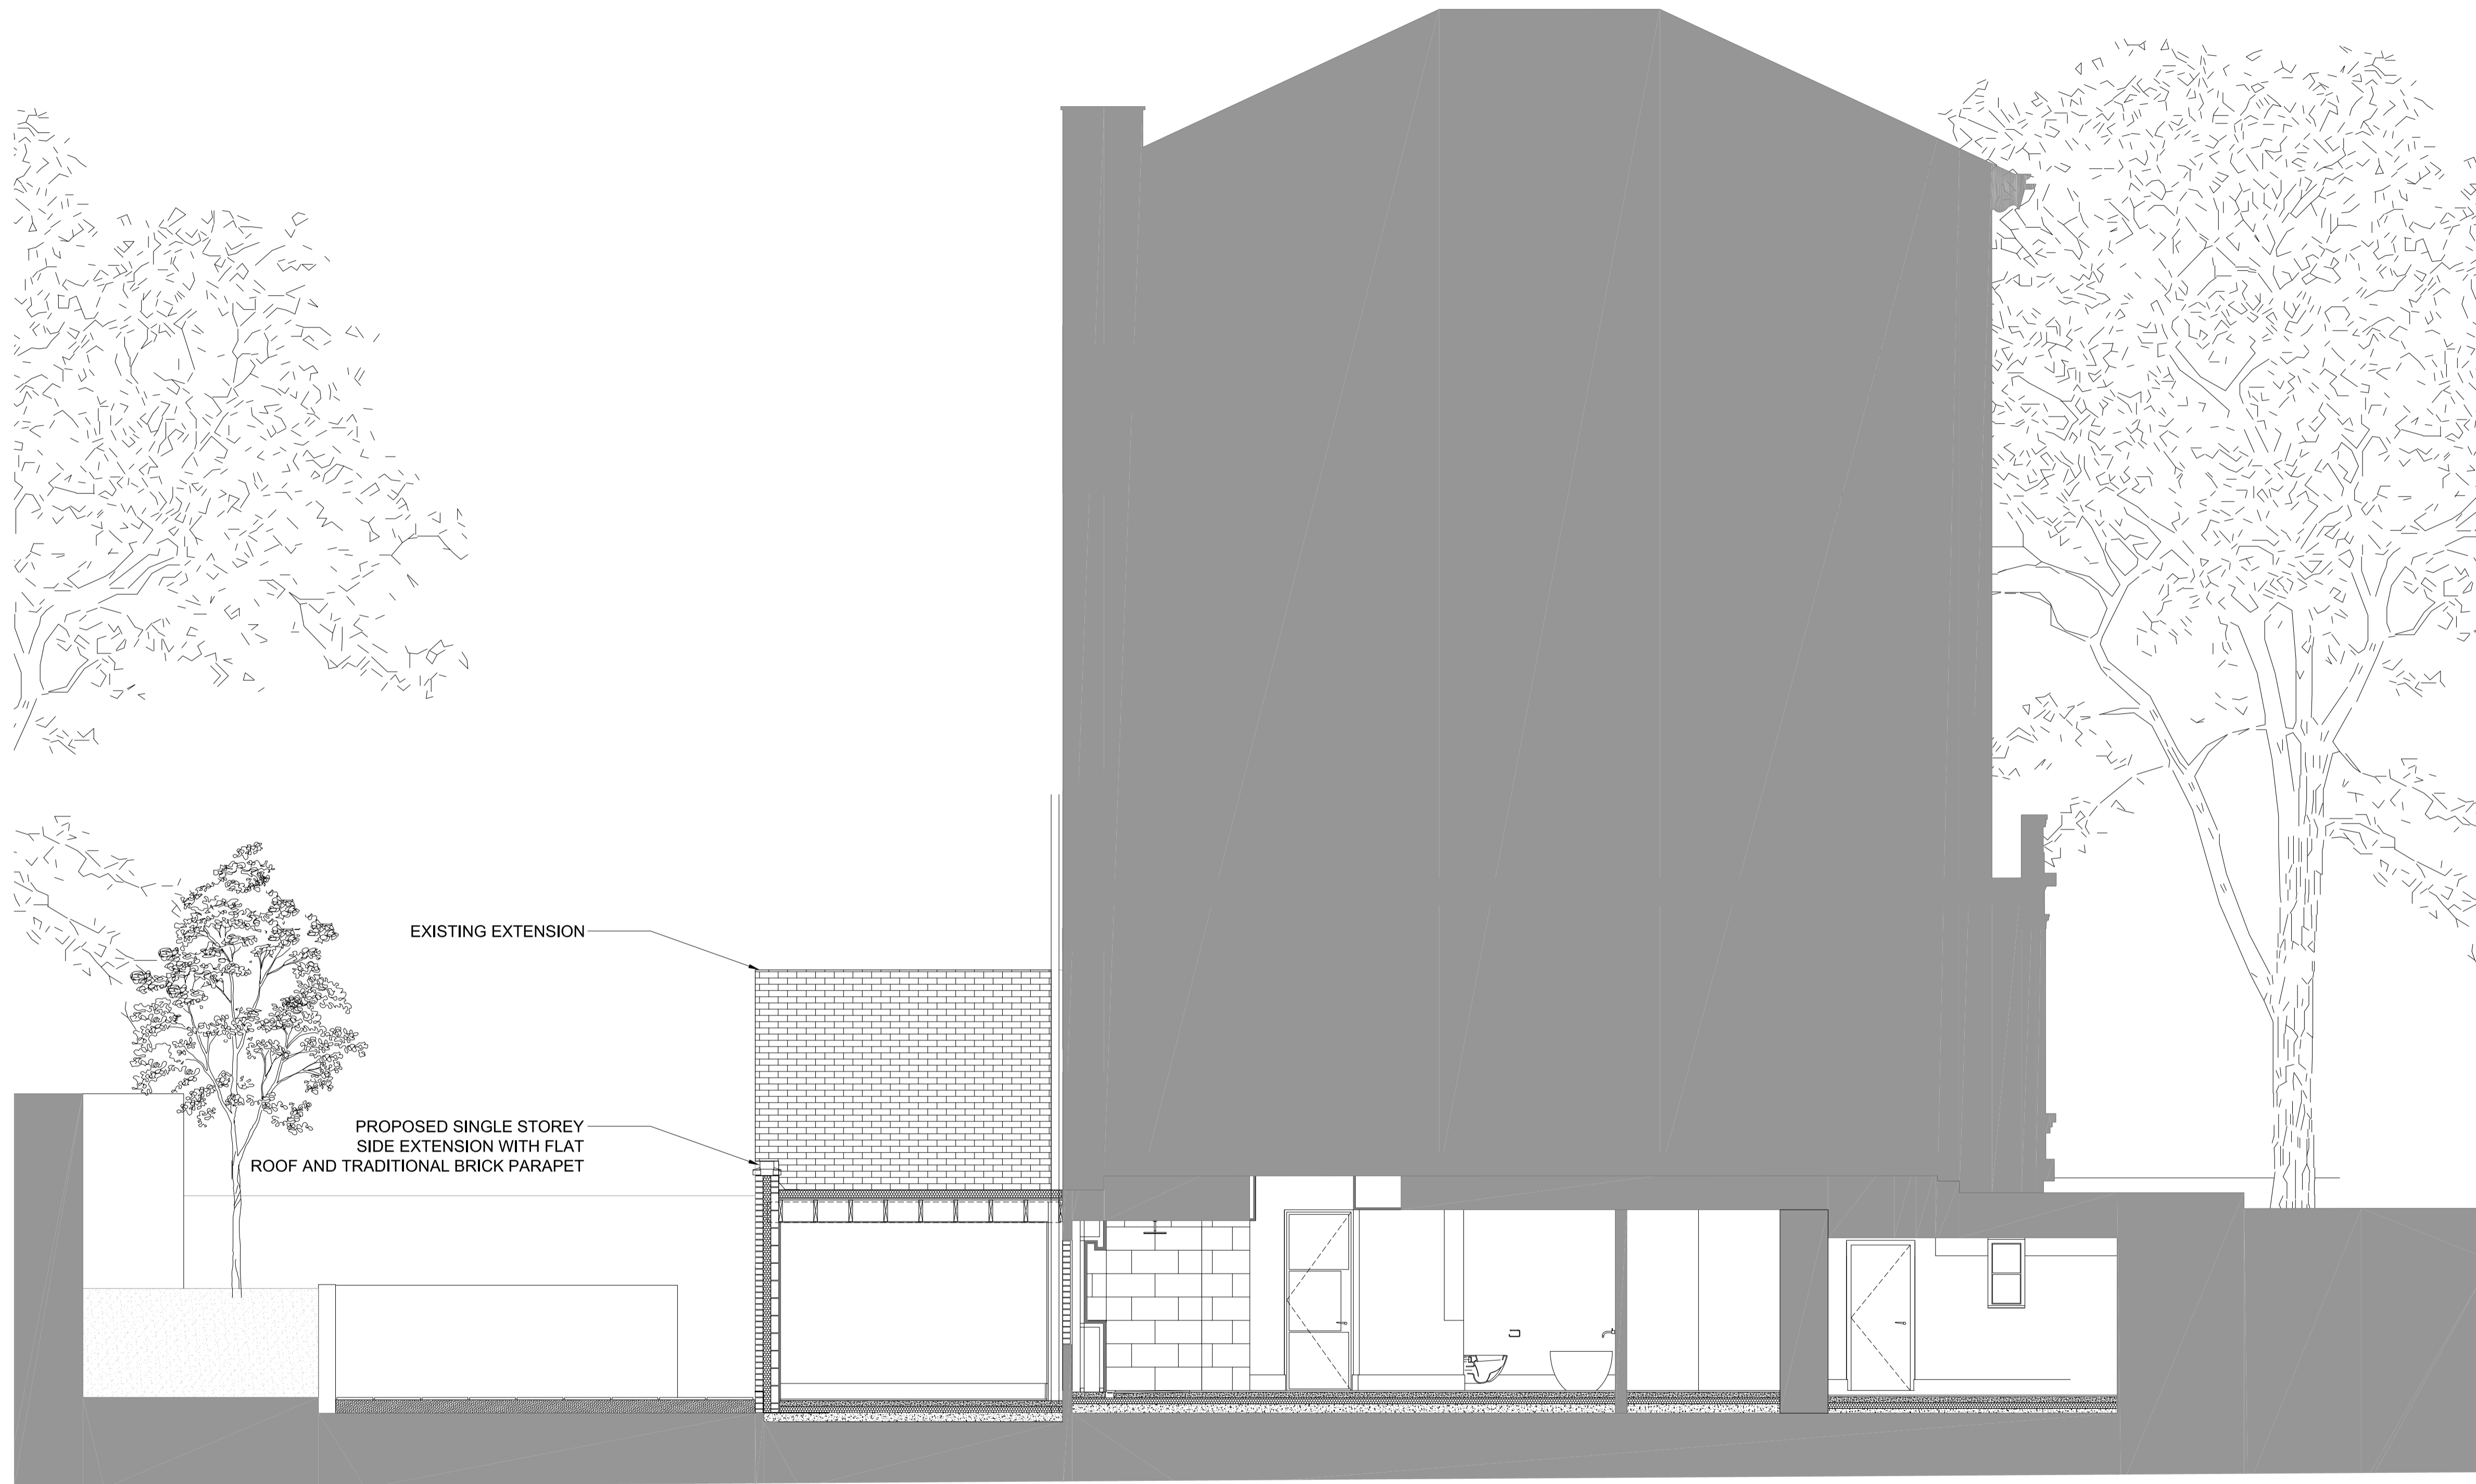

PLANNING CONSENT

DRAWINGS INDICATE DESIGN INTENT ONLY.
ALL DIMENSIONS IN MILLIMETERS UNLESS NOTED OTHERWISE.
THE CONTRACTOR IS RESPONSIBLE FOR TAKING AND CHECKING ALL DIMENSIONS.
DO NOT SCALE FROM THE DRAWING.
REPORT ALL CONFLICTS OF INFORMATION TO ORIGINATE AND SEEK ADVICE BEFORE PROCEEDING.
THIS DRAWING IS THE COPYRIGHT OF GLSTUDIO LTD.

KEY PLAN

NO. DATE ISSUE/REVISION

45A REGENTS PARK ROAD

GLSTUDIO
Architecture Design Landscape
www.glstudio.london

DRAWING TITLE

SECTION THROUGH NEW EXTENSION

DRAWN GL SCALE 1:50 @ A1
CHECKED - DATE 22.03.18

PROJECT NO. 0002 DRAWING NO. P301