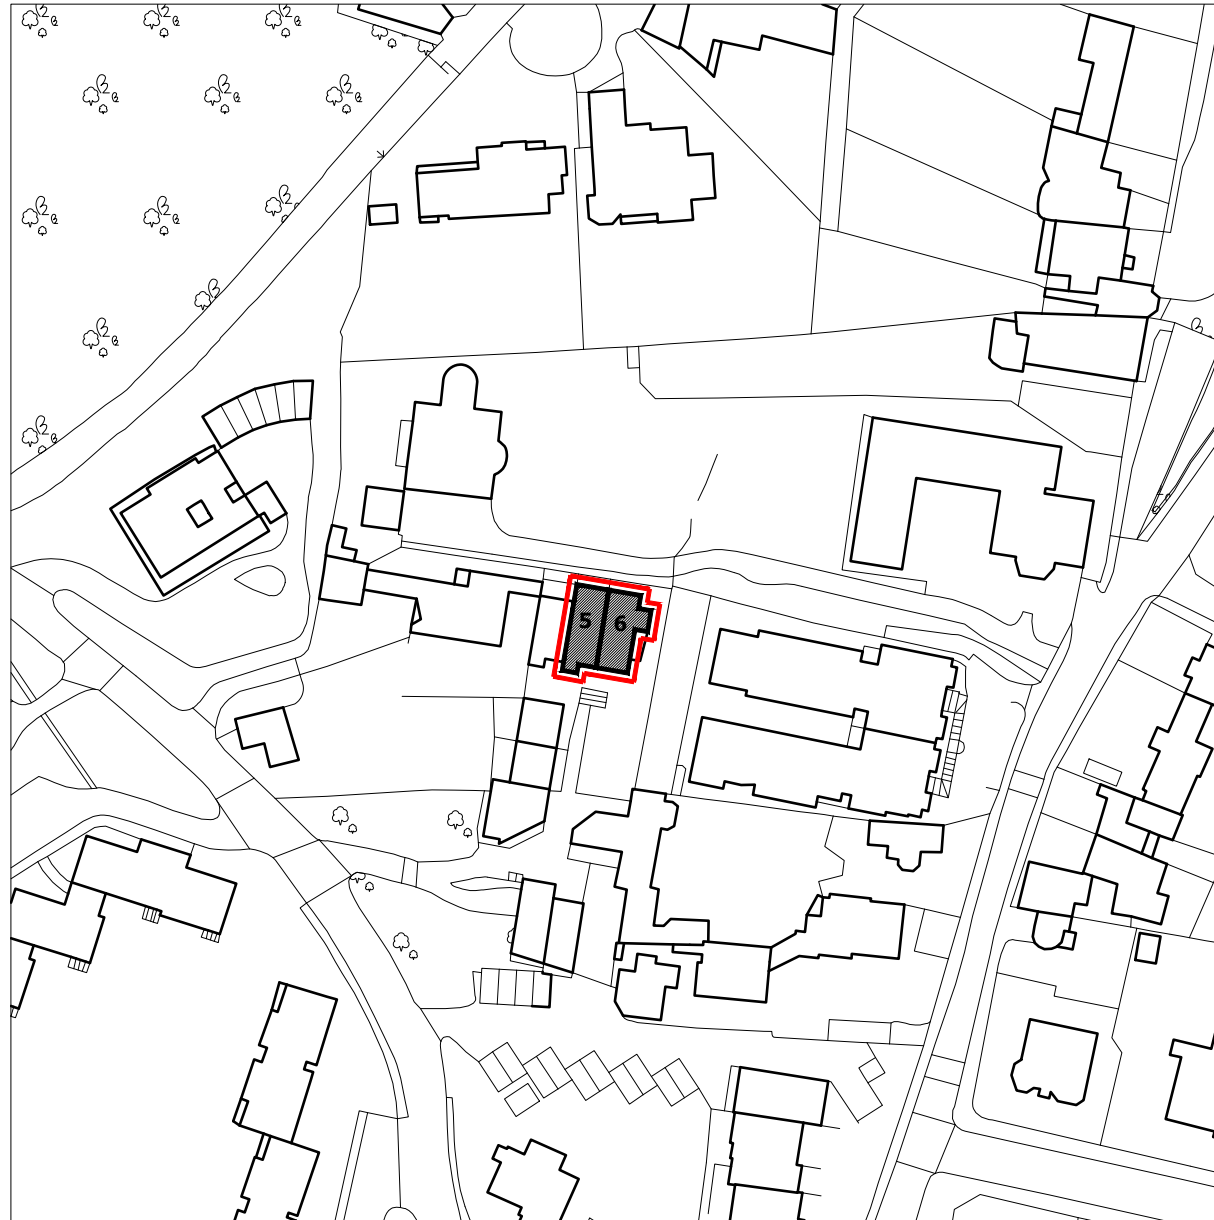

North

# 01 LOCATION PLAN

scale 1:1250

01 27.02.2018 No.5 added to site identification plan.

Rev. Date Description

Project  
5-6 Oak Hill Park Mews, London, NW3 7LH.

Title  
Location plan