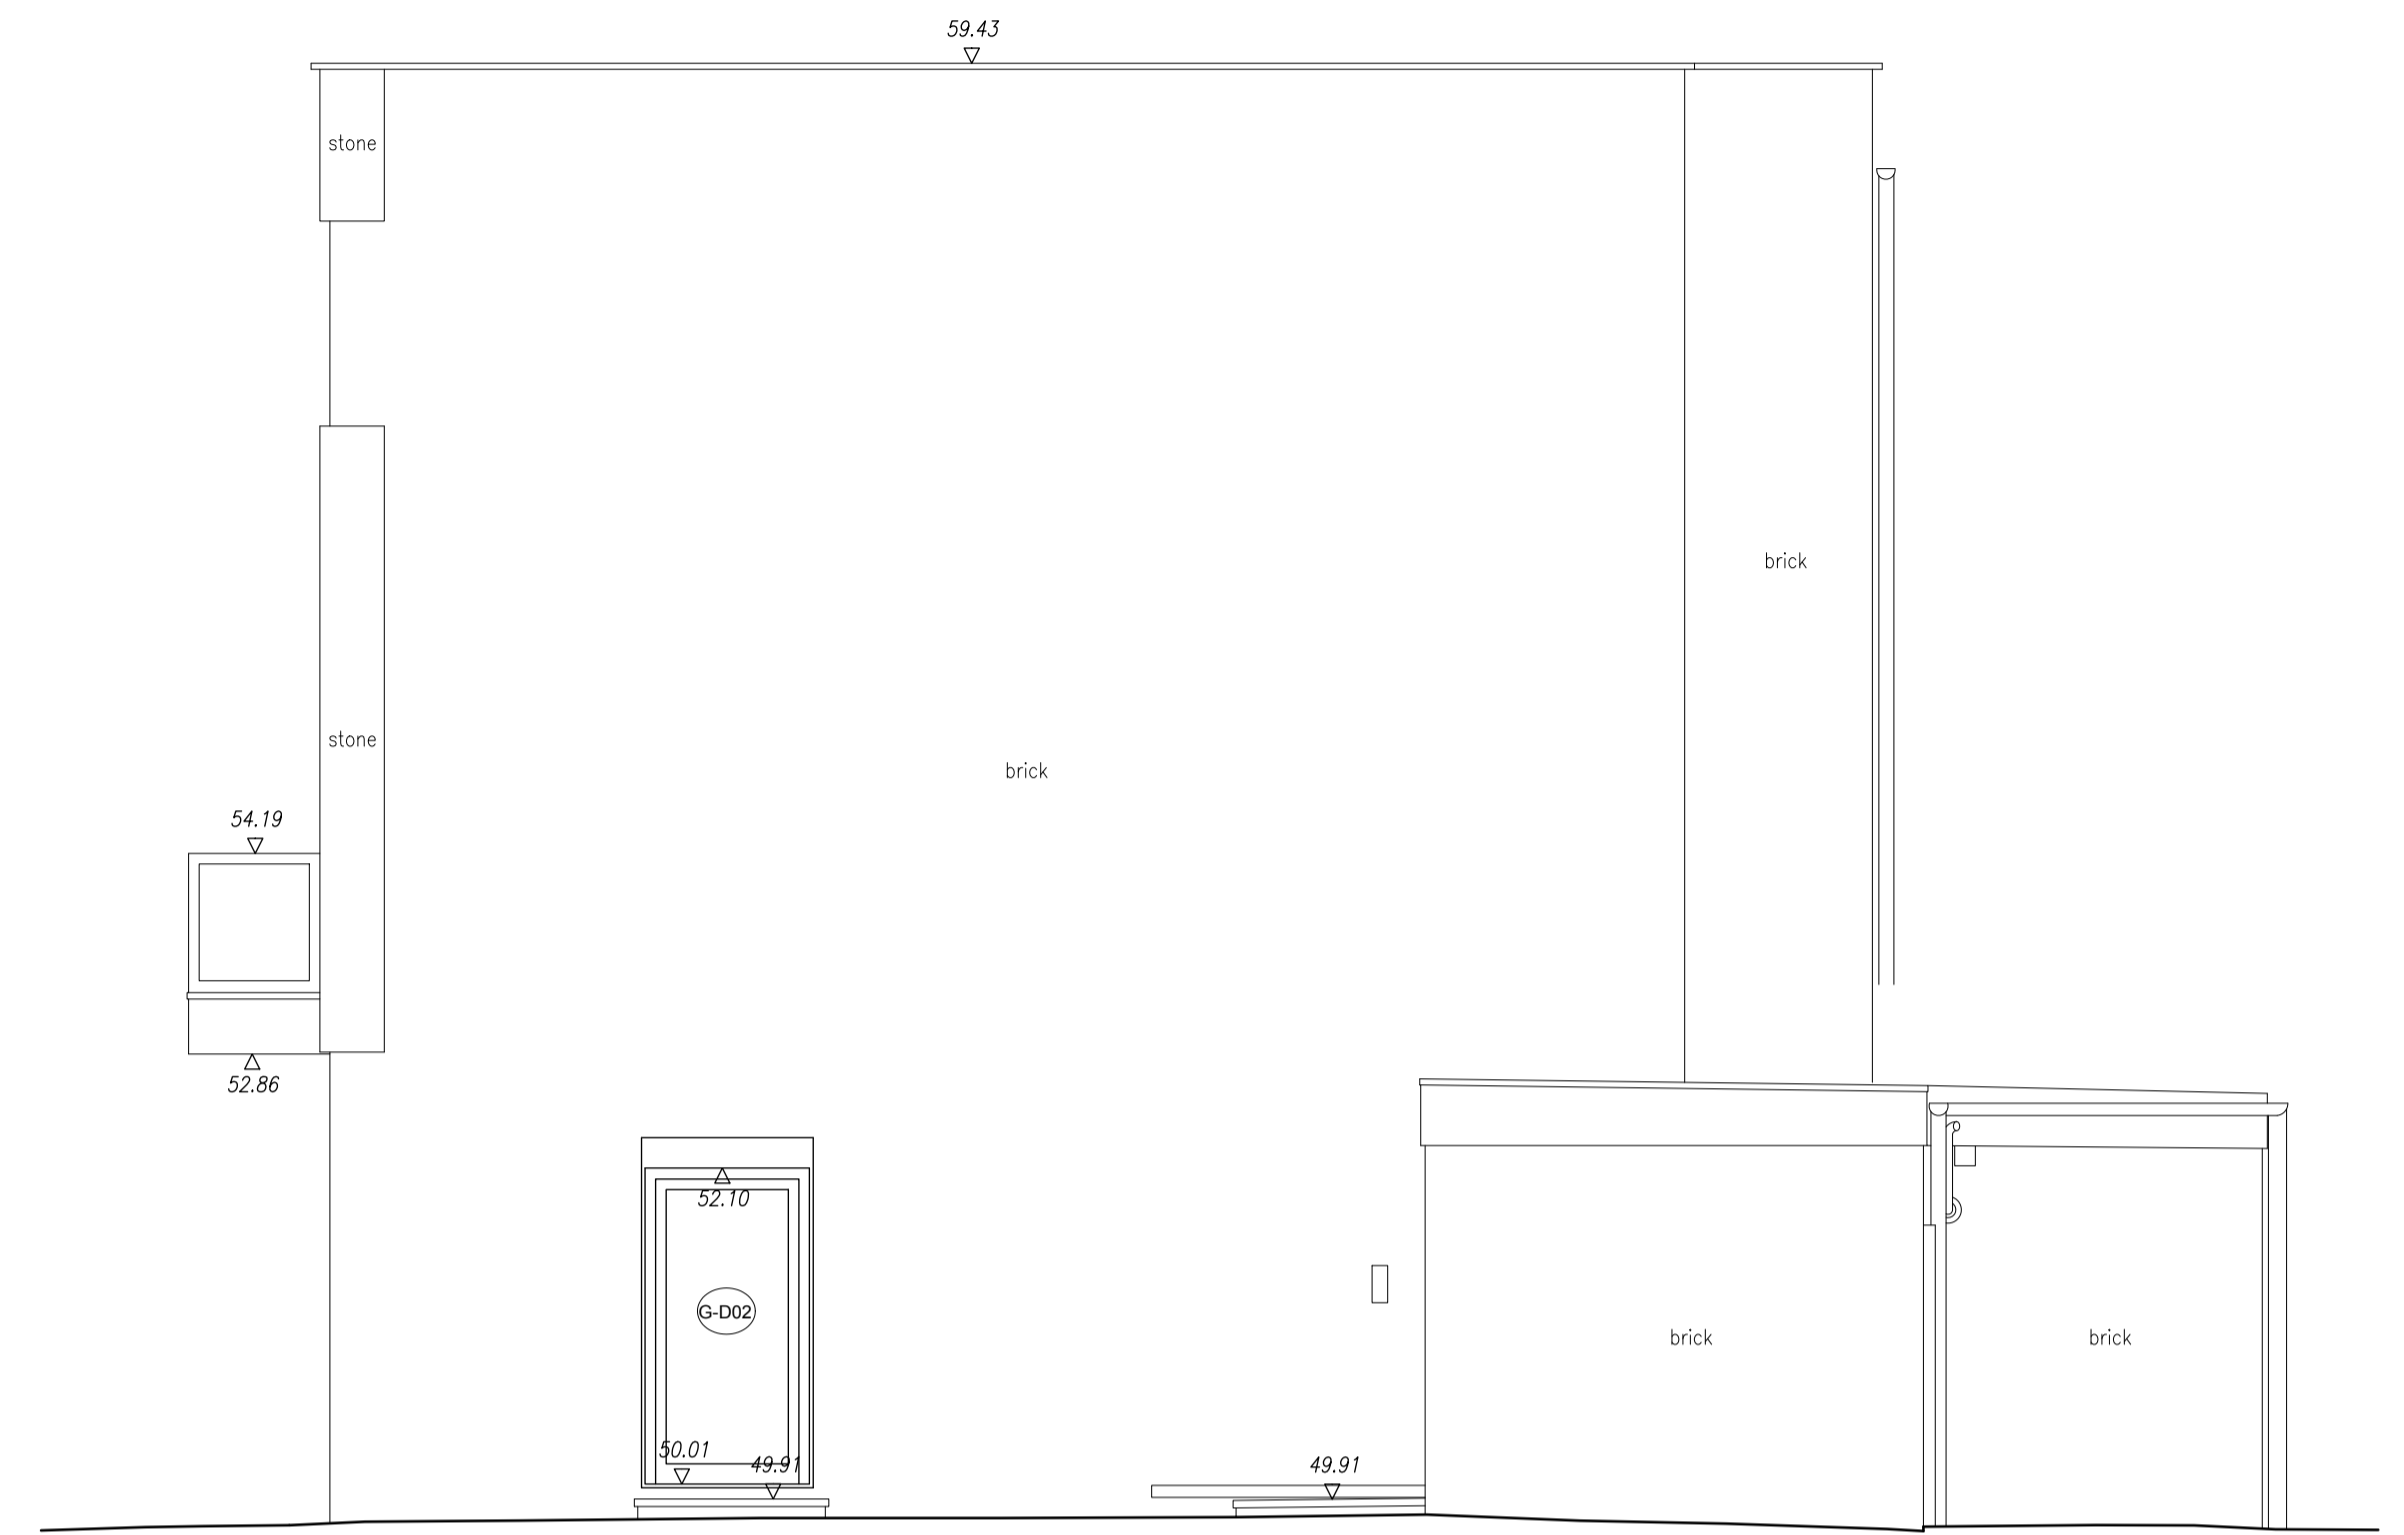

01 Front Facade Existing - section line AA
scale 1:50 @ A1

02 Side Facade Existing - section line BB
scale 1:50 @ A1

03 Rear Facade Existing - section line CC
scale 1:50 @ A1

04 No.5 Entry Lobby Elevation - section line DD
scale 1:50 @ A1