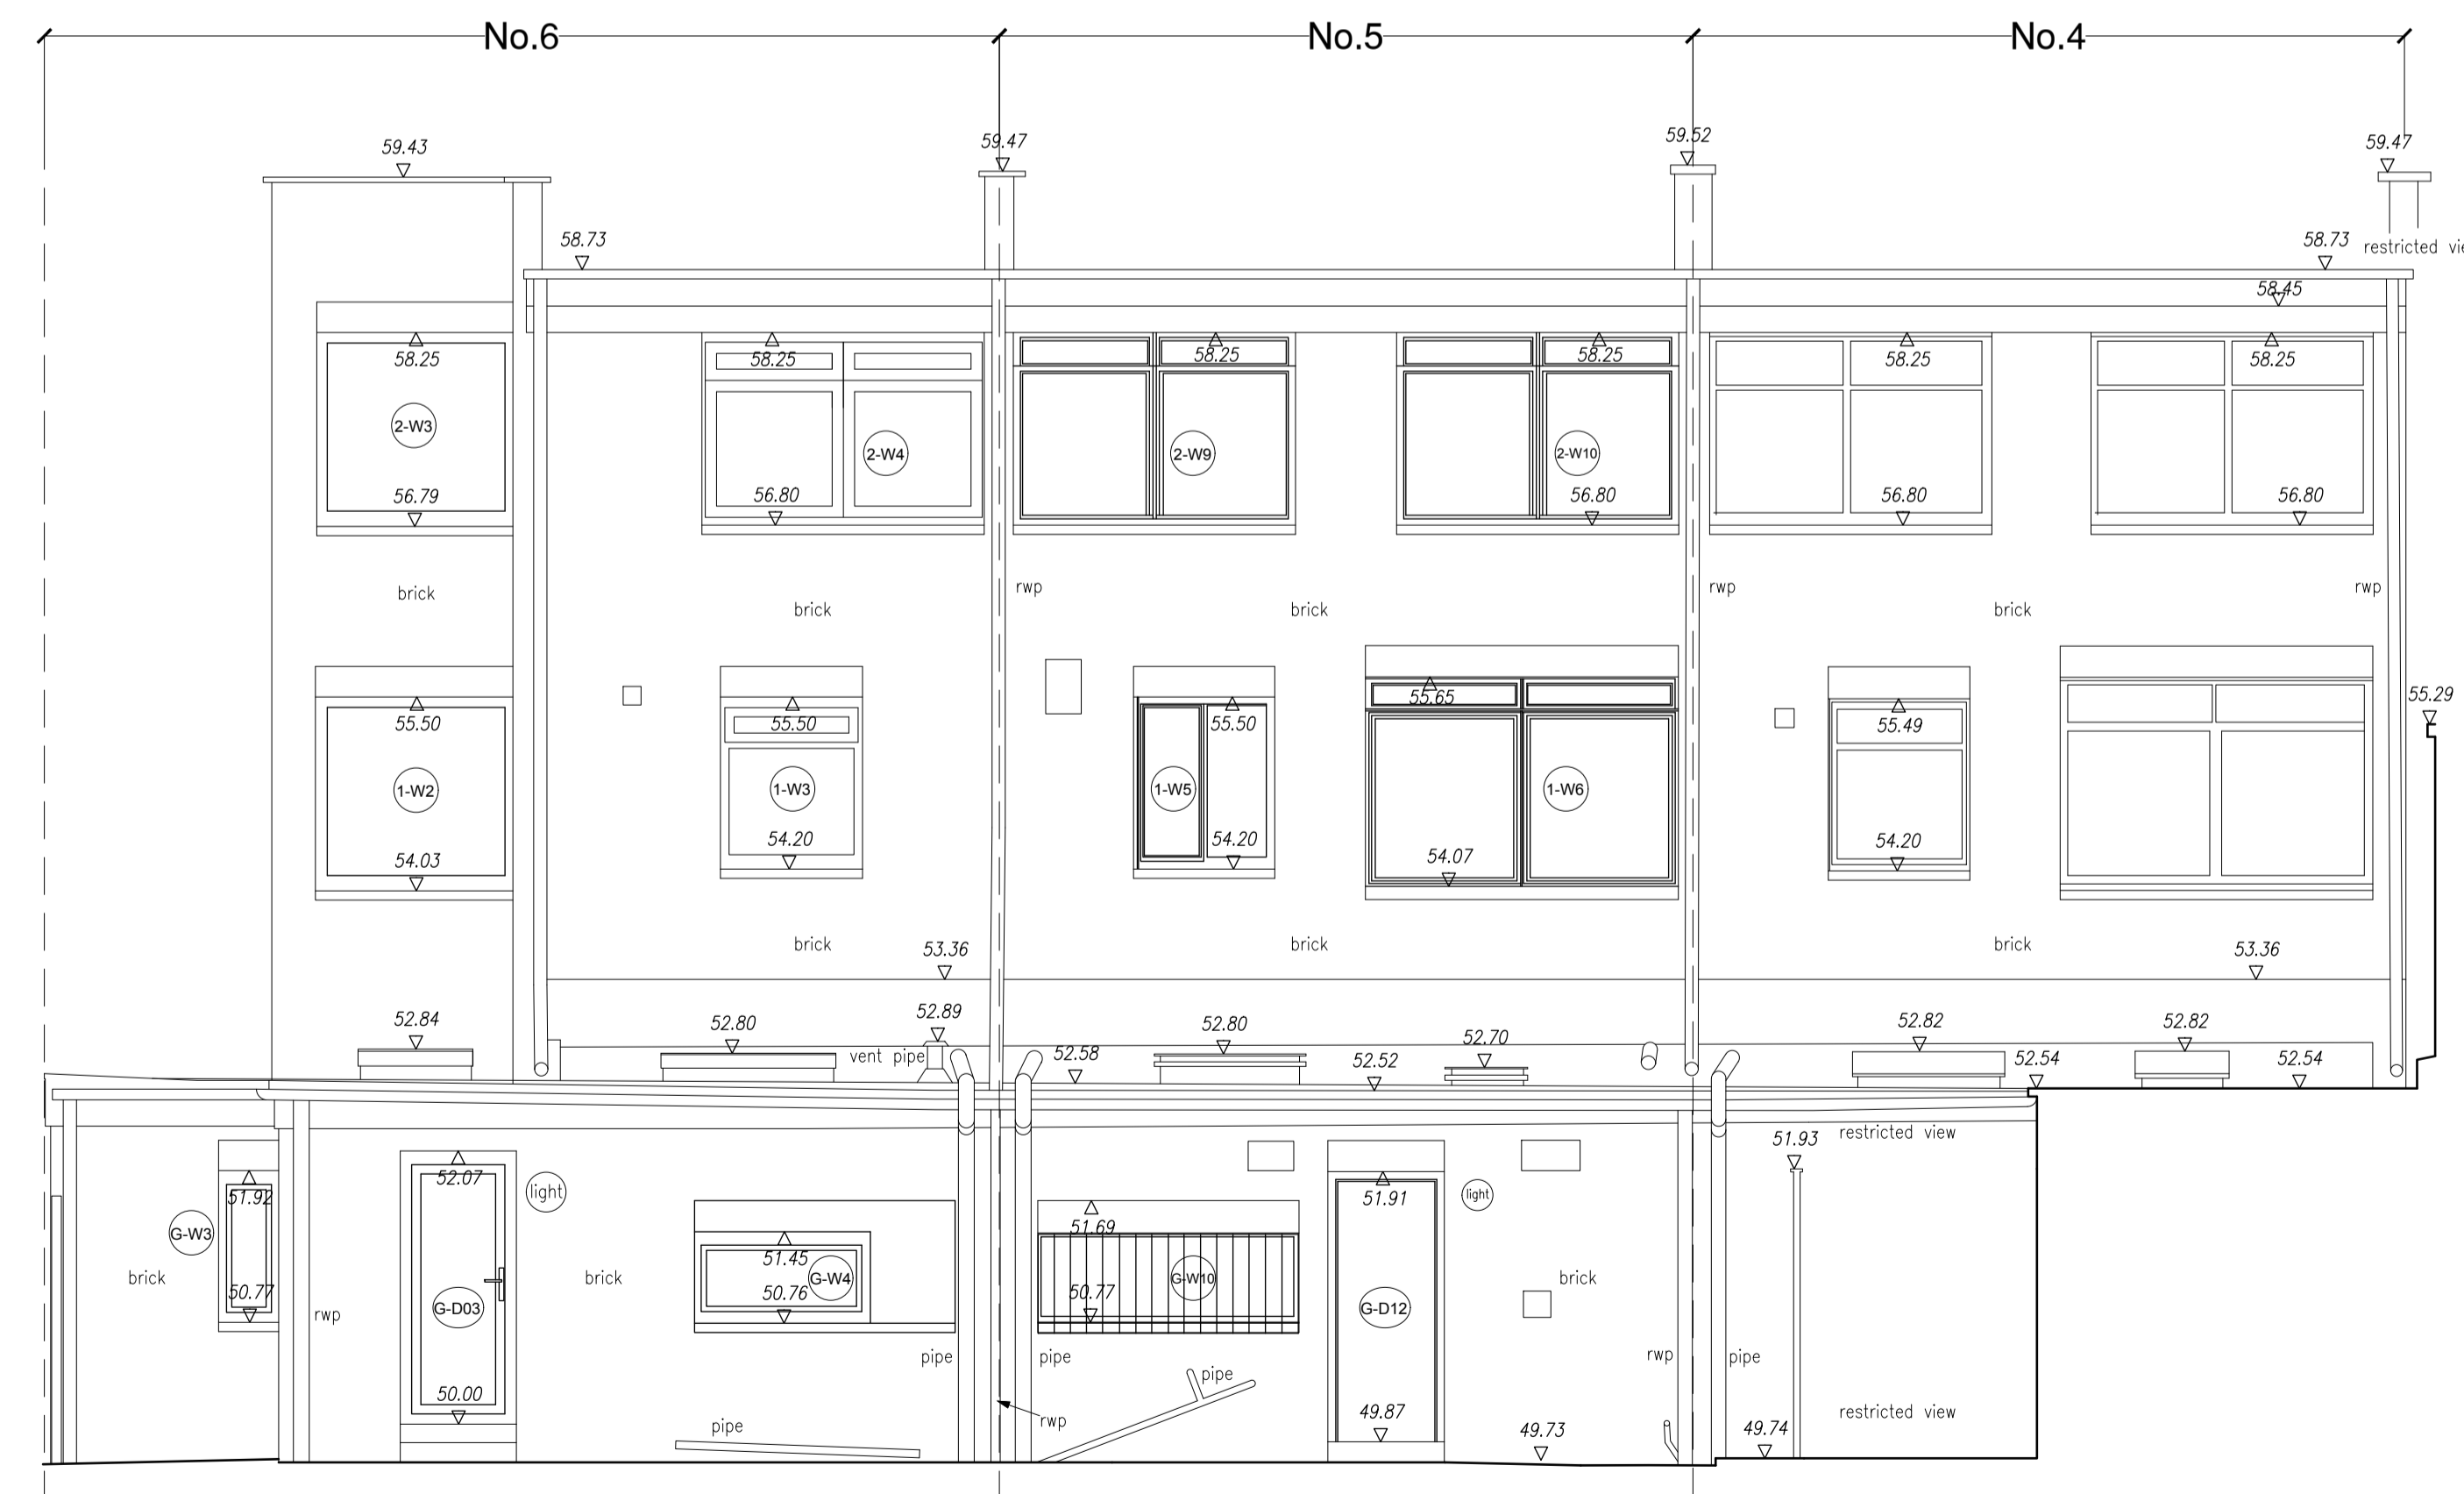

01 Front Facade Existing - section line AA
scale 1:50 @ A1

02 Side Facade Existing - section line BB
scale 1:50 @ A1

03 Rear Facade Existing - section line CC
scale 1:50 @ A1

04 No.5 Entry Lobby Elevation - section line DD
scale 1:50 @ A1