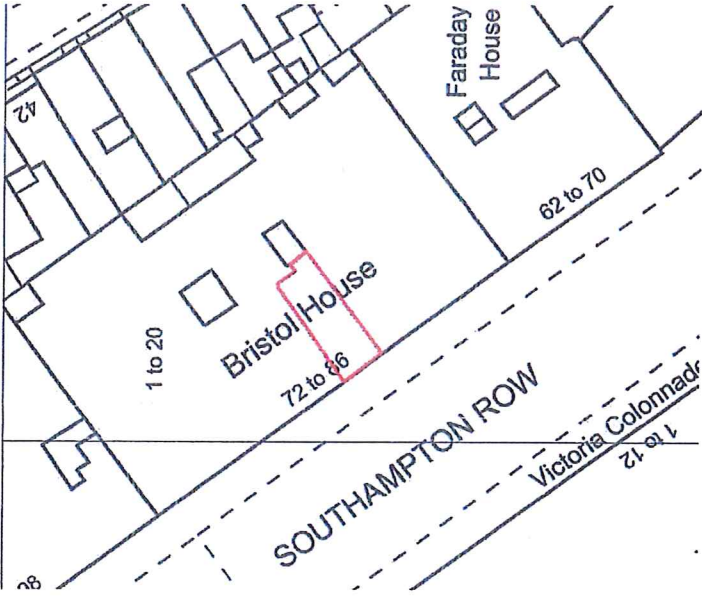

78 SOUTHAMPTON ROW
LONDON WC1
Scale 1:100

LOWER GROUND FLOOR

GROUND FLOOR

SDG