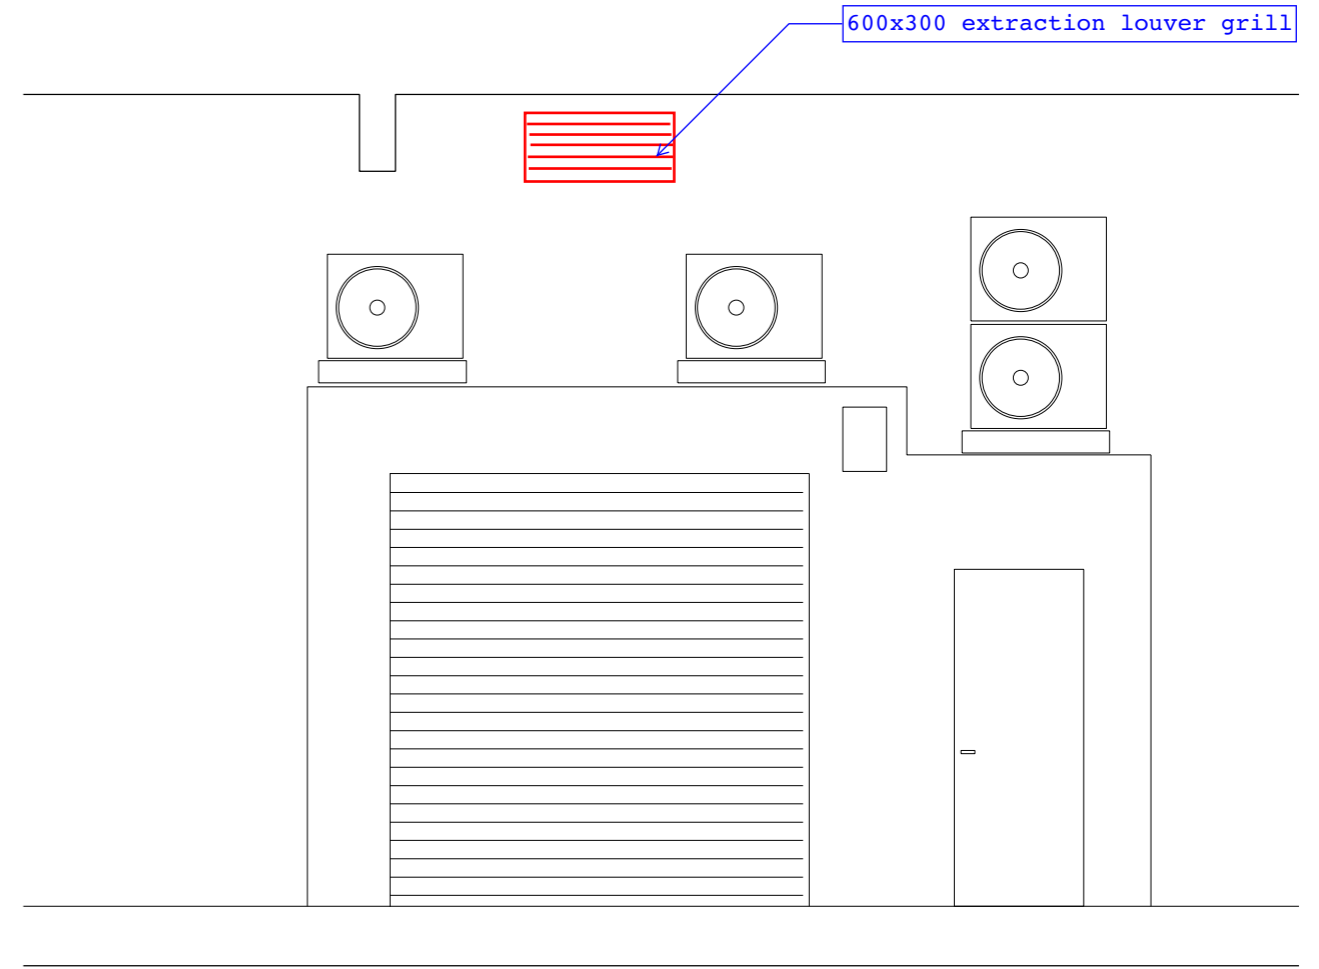

existing rear elevation

proposed rear elevation

<p>25 Goodge Place W1T 4SP London gabor@gaborgallovarchitect.com www.gaborgallovarchitect.com</p>	Icco Brunswick Centre	
	DRAWING:	
	REVISION: No.:	SCALE: 1:50@A3
		DATE: March 2018