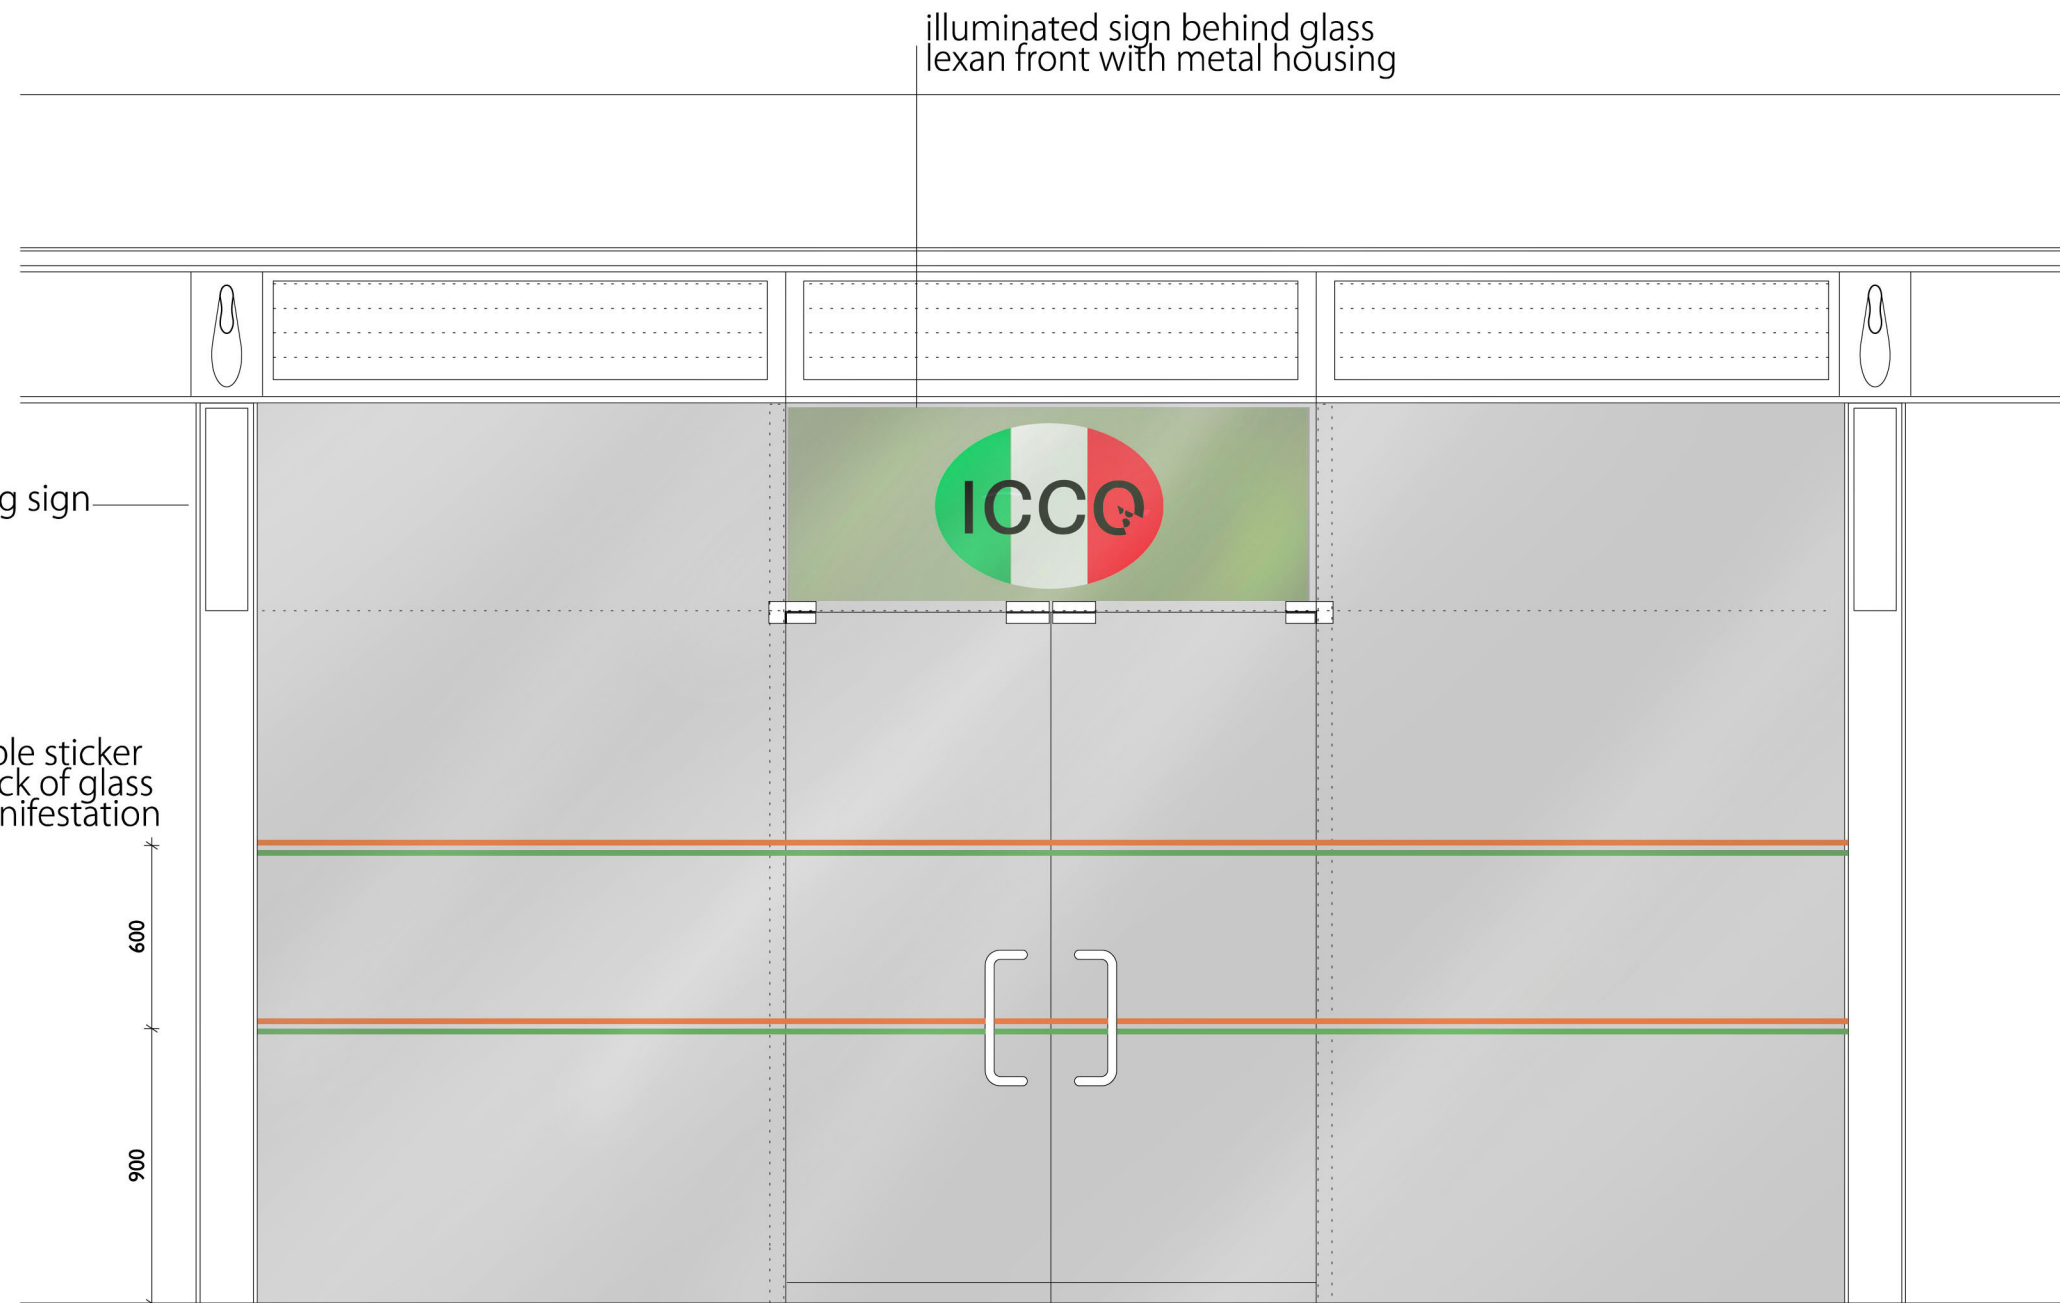

proposed section/signage

proposed front elevation behind canopy

 25 Goudge Place W1T 4SP London gabor@gaborgallovarchitect.com www.gaborgallovarchitect.com	Icco Brunswick Centre	
	DRAWING: proposed signage	
	REVISION: No. D 01	SCALE: 1:25@A3
	DATE: March 2018	