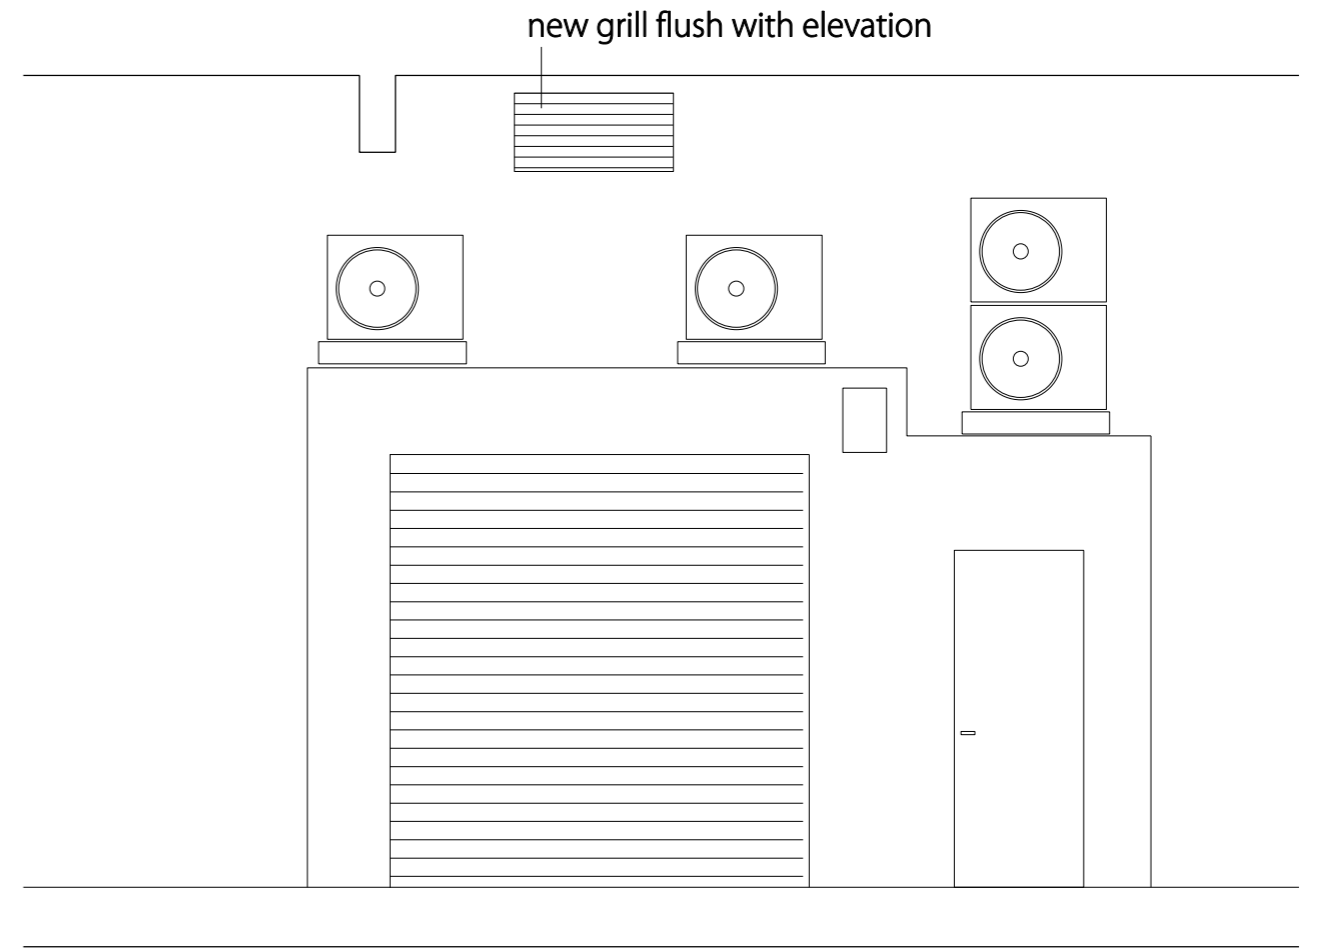

existing rear elevation

proposed rear elevation

 25 Goodge Place W1T 4SP London gabor@gaborgallovarchitect.com www.gaborgallovarchitect.com	Icco Brunswick Centre	
	DRAWING: existing and proposed rear elevation	
	REVISION: No. E 02	SCALE: 1:50@A3 DATE: March 2018