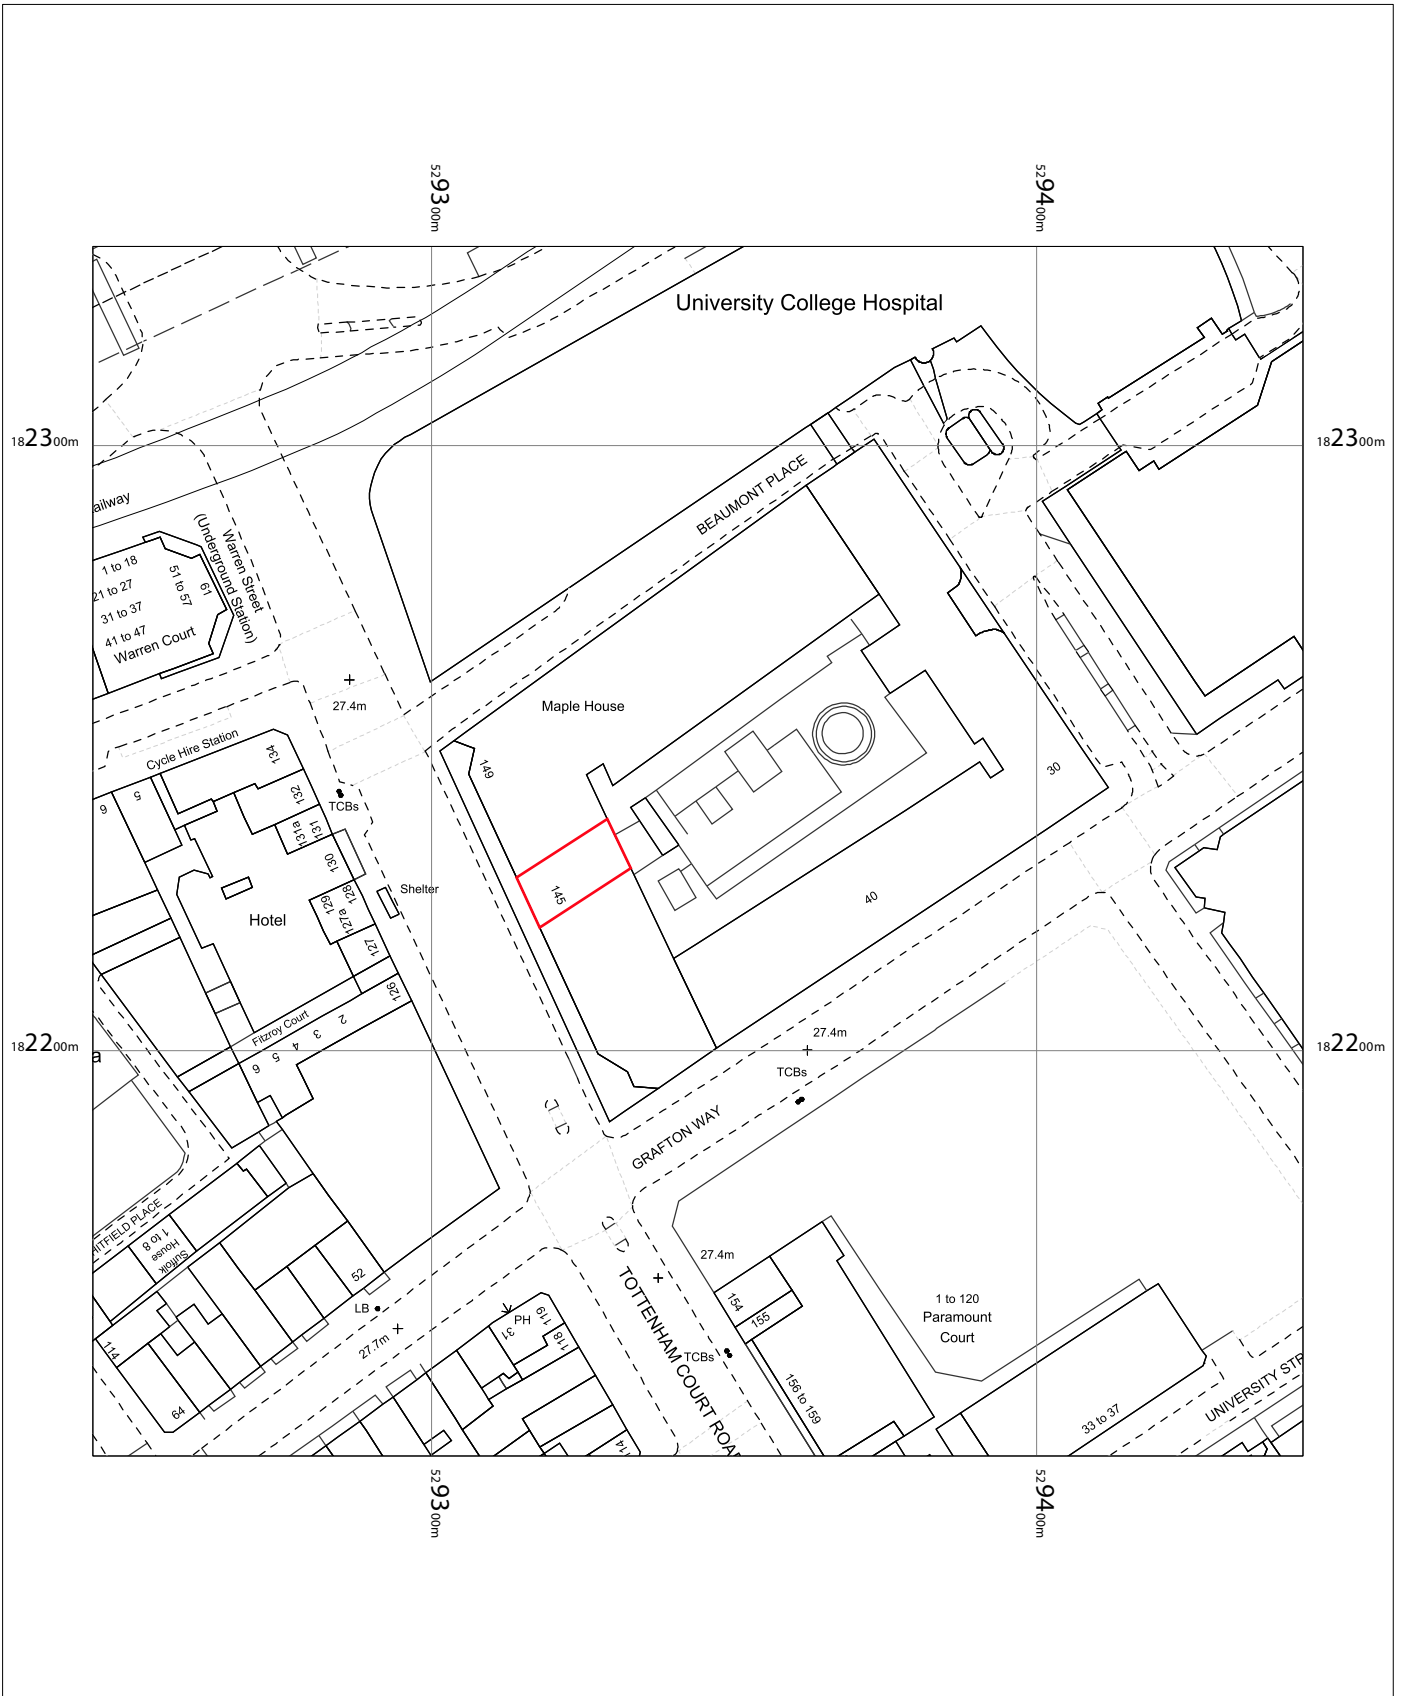

W1T 7NE PURE GYM

OS MasterMap 1250/2500/10000 scale
Tuesday, March 20, 2018, ID: CM-00699021
www.centremapslive.co.uk
1:1250 scale print at A4, Centre: 529344 E, 182233 N
© Crown Copyright Ordnance Survey. Licence no. 100019980