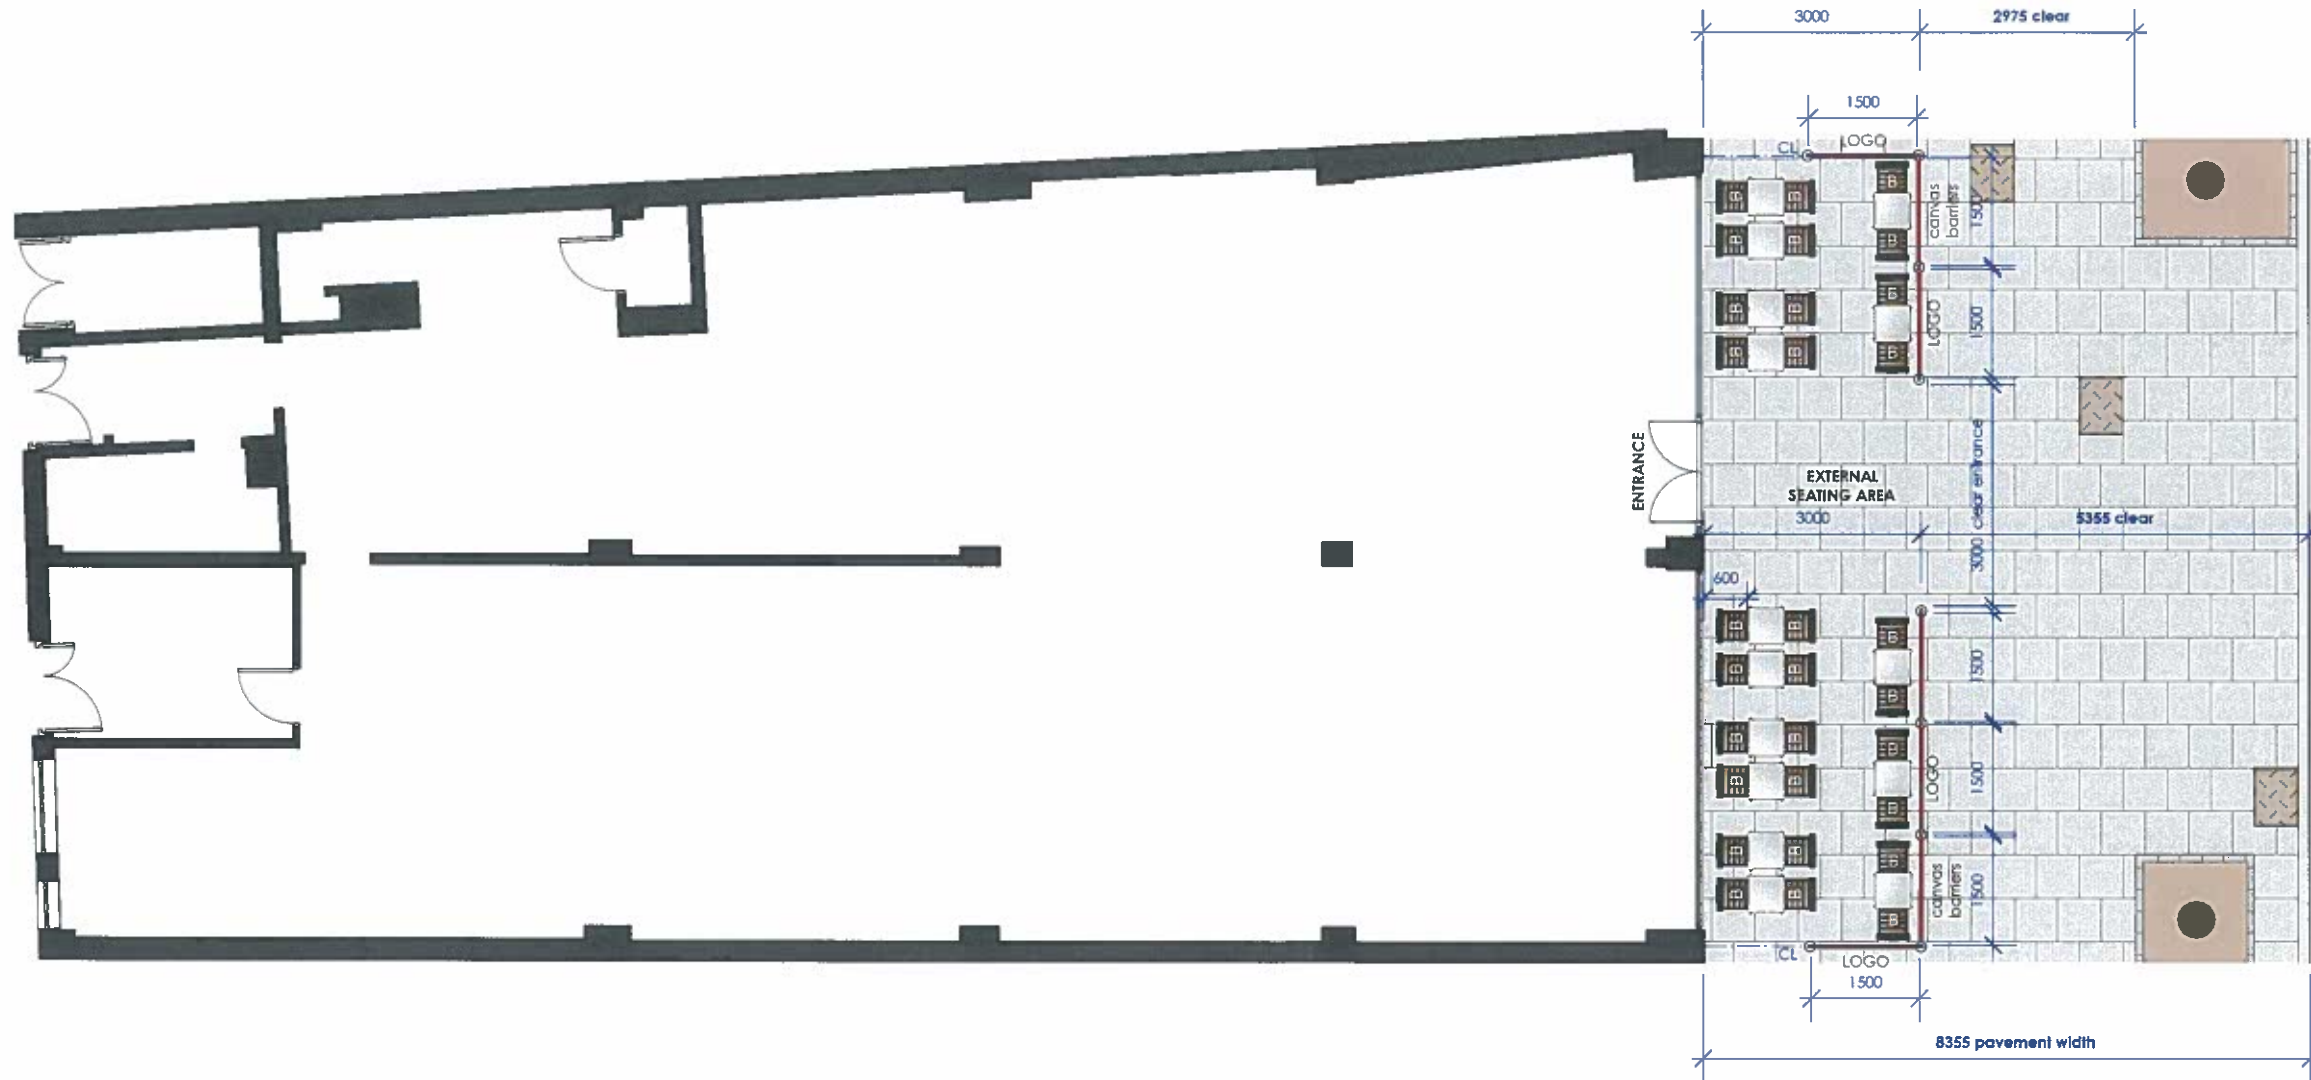

EXTERIOR CHAIRS

460w 525d 855h powder coated metal framed chair in black with teak shaped slats inset and fixed along rear elevation & underside. slot dim 410x60. refer to nuts & bolts SD-200-10.

SMALL EXTERIOR TABLES

500w 500d 730h moulded hinge to table top allowing table to fold away for ease of storage. stainless steel table support & base, rubber stoppers to feet. tops pastel grey laminate with black profile. ref. Irespa exterior grade A.03.1.0 refer to nuts & bolts SD-200-12.

SEATING BALUSTRADES

1500 wide with logo applied by AEL Leisure Ltd nuts & bolts SD-200-13. Free standing branded canvas balustrades on weighted aluminium posts.

FURNITURE : TOTAL COVERS = 30 No.
 exterior furniture to be brought in to store outside trading hours

	SMALL EXTERIOR TABLES - 15no. refer to adjacent details.		SEATING BALUSTRADES - 07no. refer to adjacent details. 4no with logos applied where shown
	EXTERIOR CHAIRS BLACK - 30no. refer to adjacent details.		