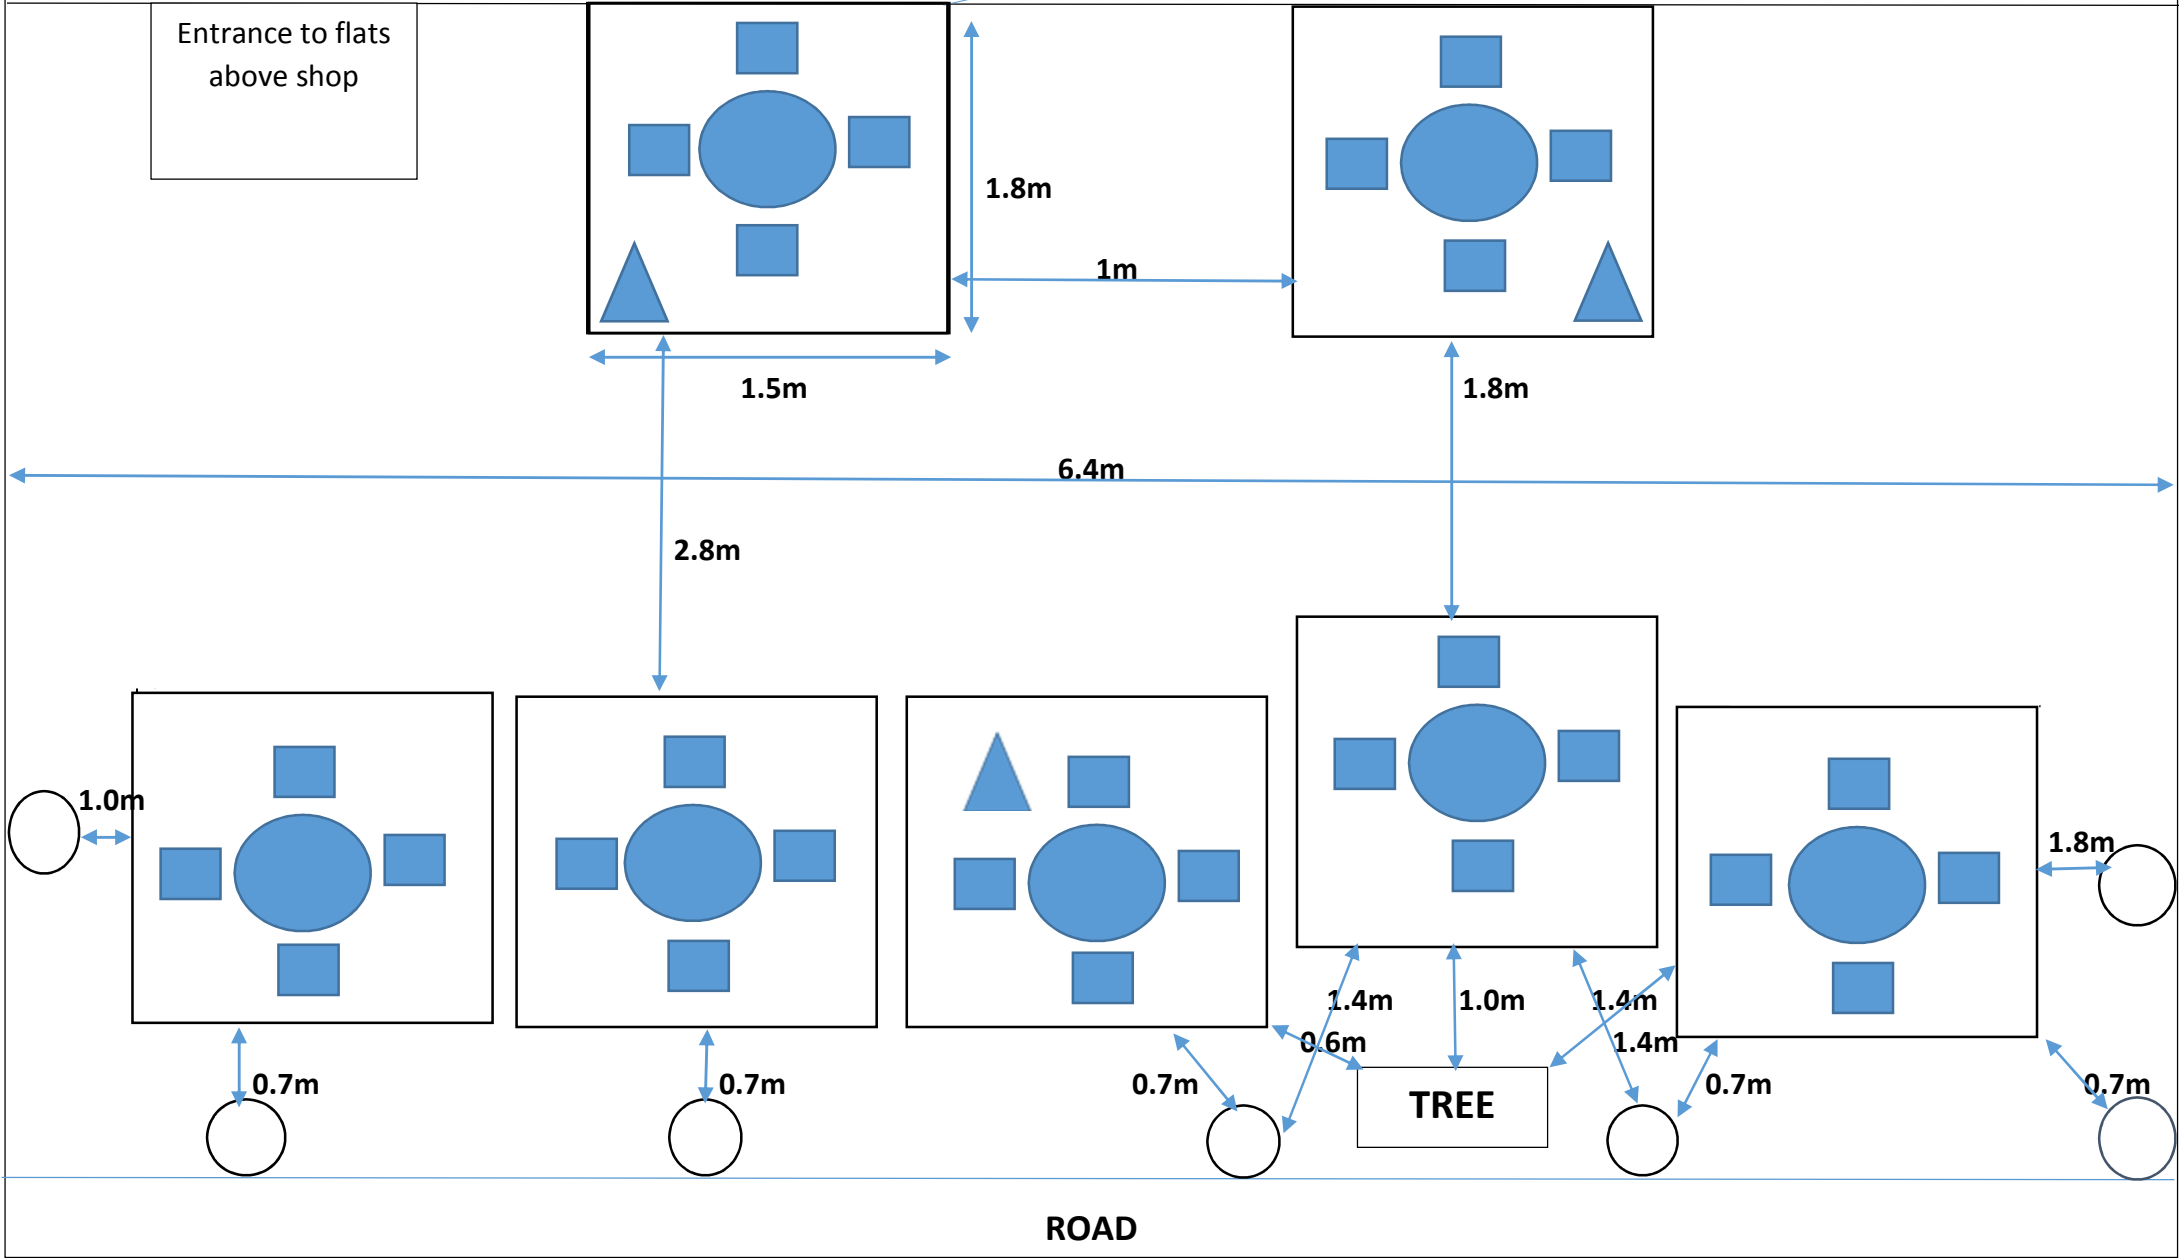

**THE CONDUIT COFFEE HOUSE, SID'S**  
**61 LAMBS CONDUIT STREET, LONDON, WC1N 3NB**

Please see attached sheet for key