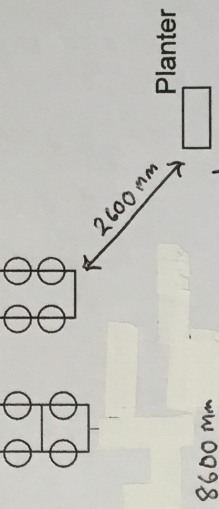

Pavement

2800mm

Bollard

Planter

Bollard

1900mm

Bollard

3600mm

Bollard

GATE STREET

FLEET RIVER BAKERY
71 LINCOLNS INN FIELDS

5000mm

6000mm

TWYFORD PLACE (Pedestrian)

20000mm

KEY

- Small Table 700 x 700mm
- Larger Table 1200 x 700mm
- Chairs 450 x 430mm
- Planters 900 x 400mm