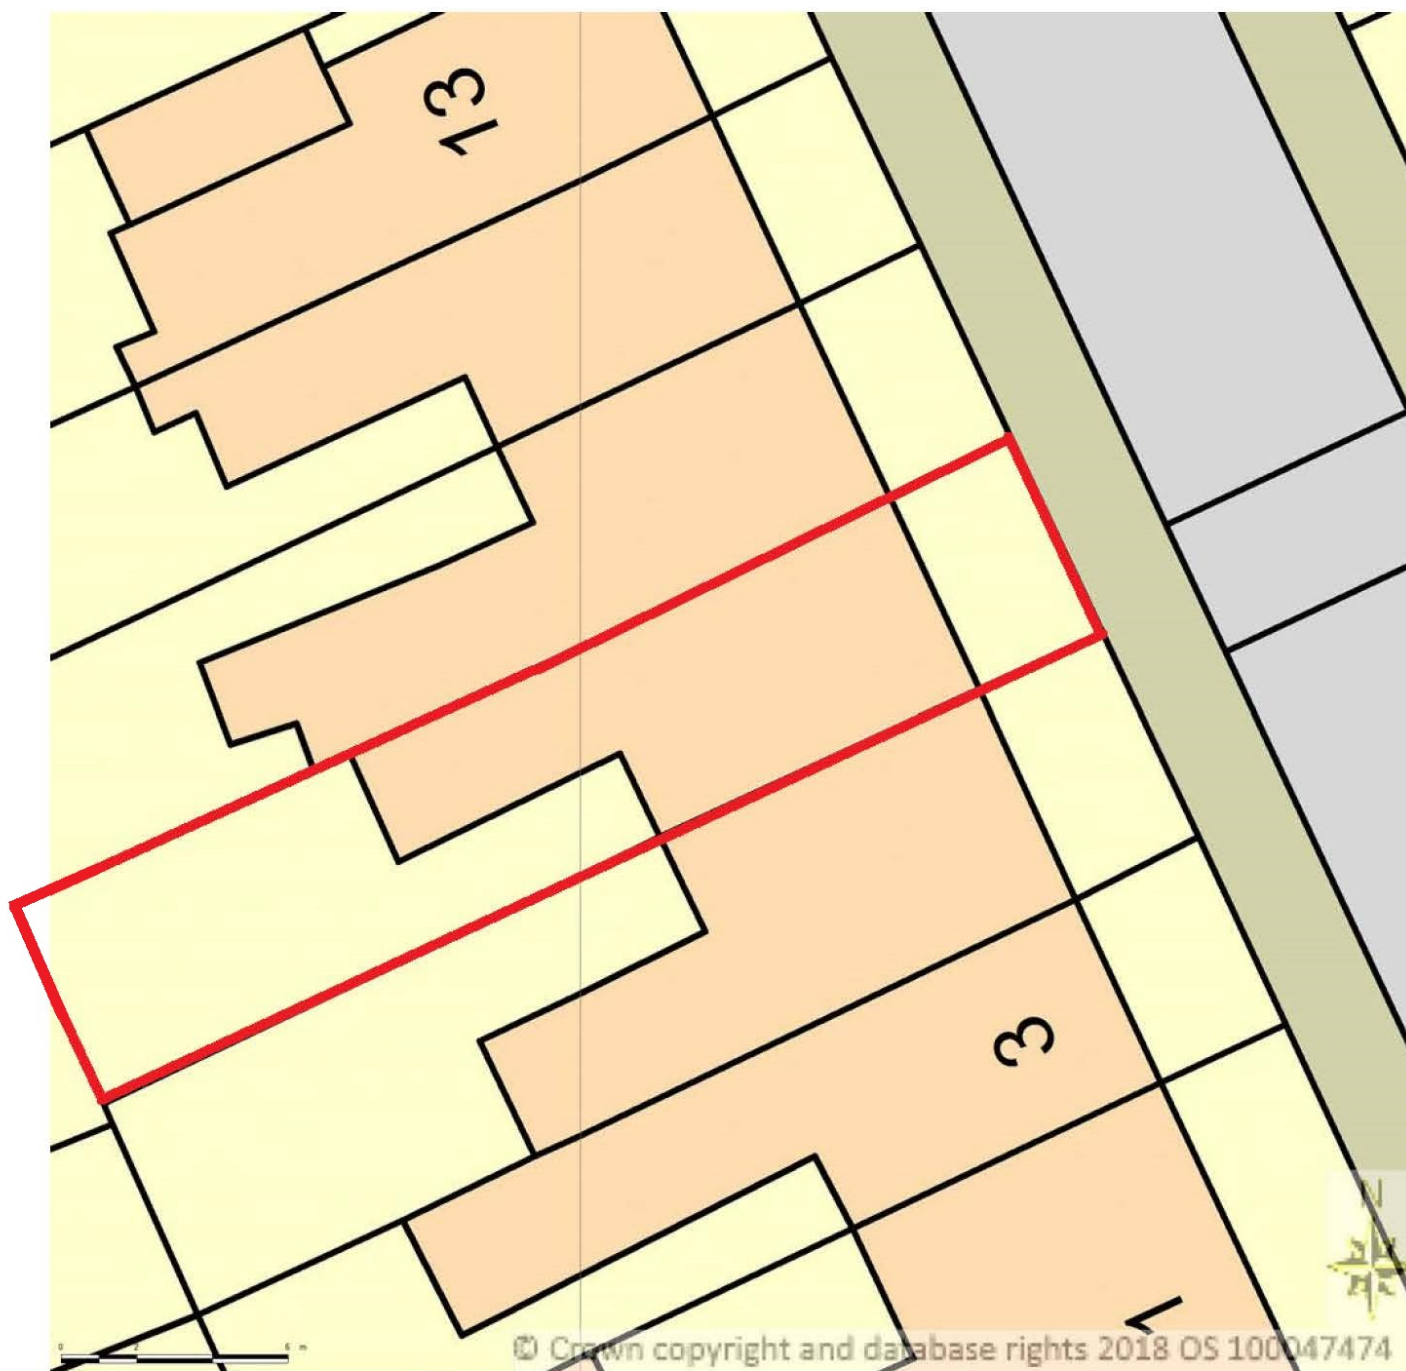

BLOCK/SITE PLAN
AREA 36m x 36m
SCALE 1:200 on A4
CENTRE COORDINATES: 528004, 185577

Supplied by Streetwise Maps Ltd
www.streetwise.net
Licence No: 100047474
07/03/2018 16:05:41