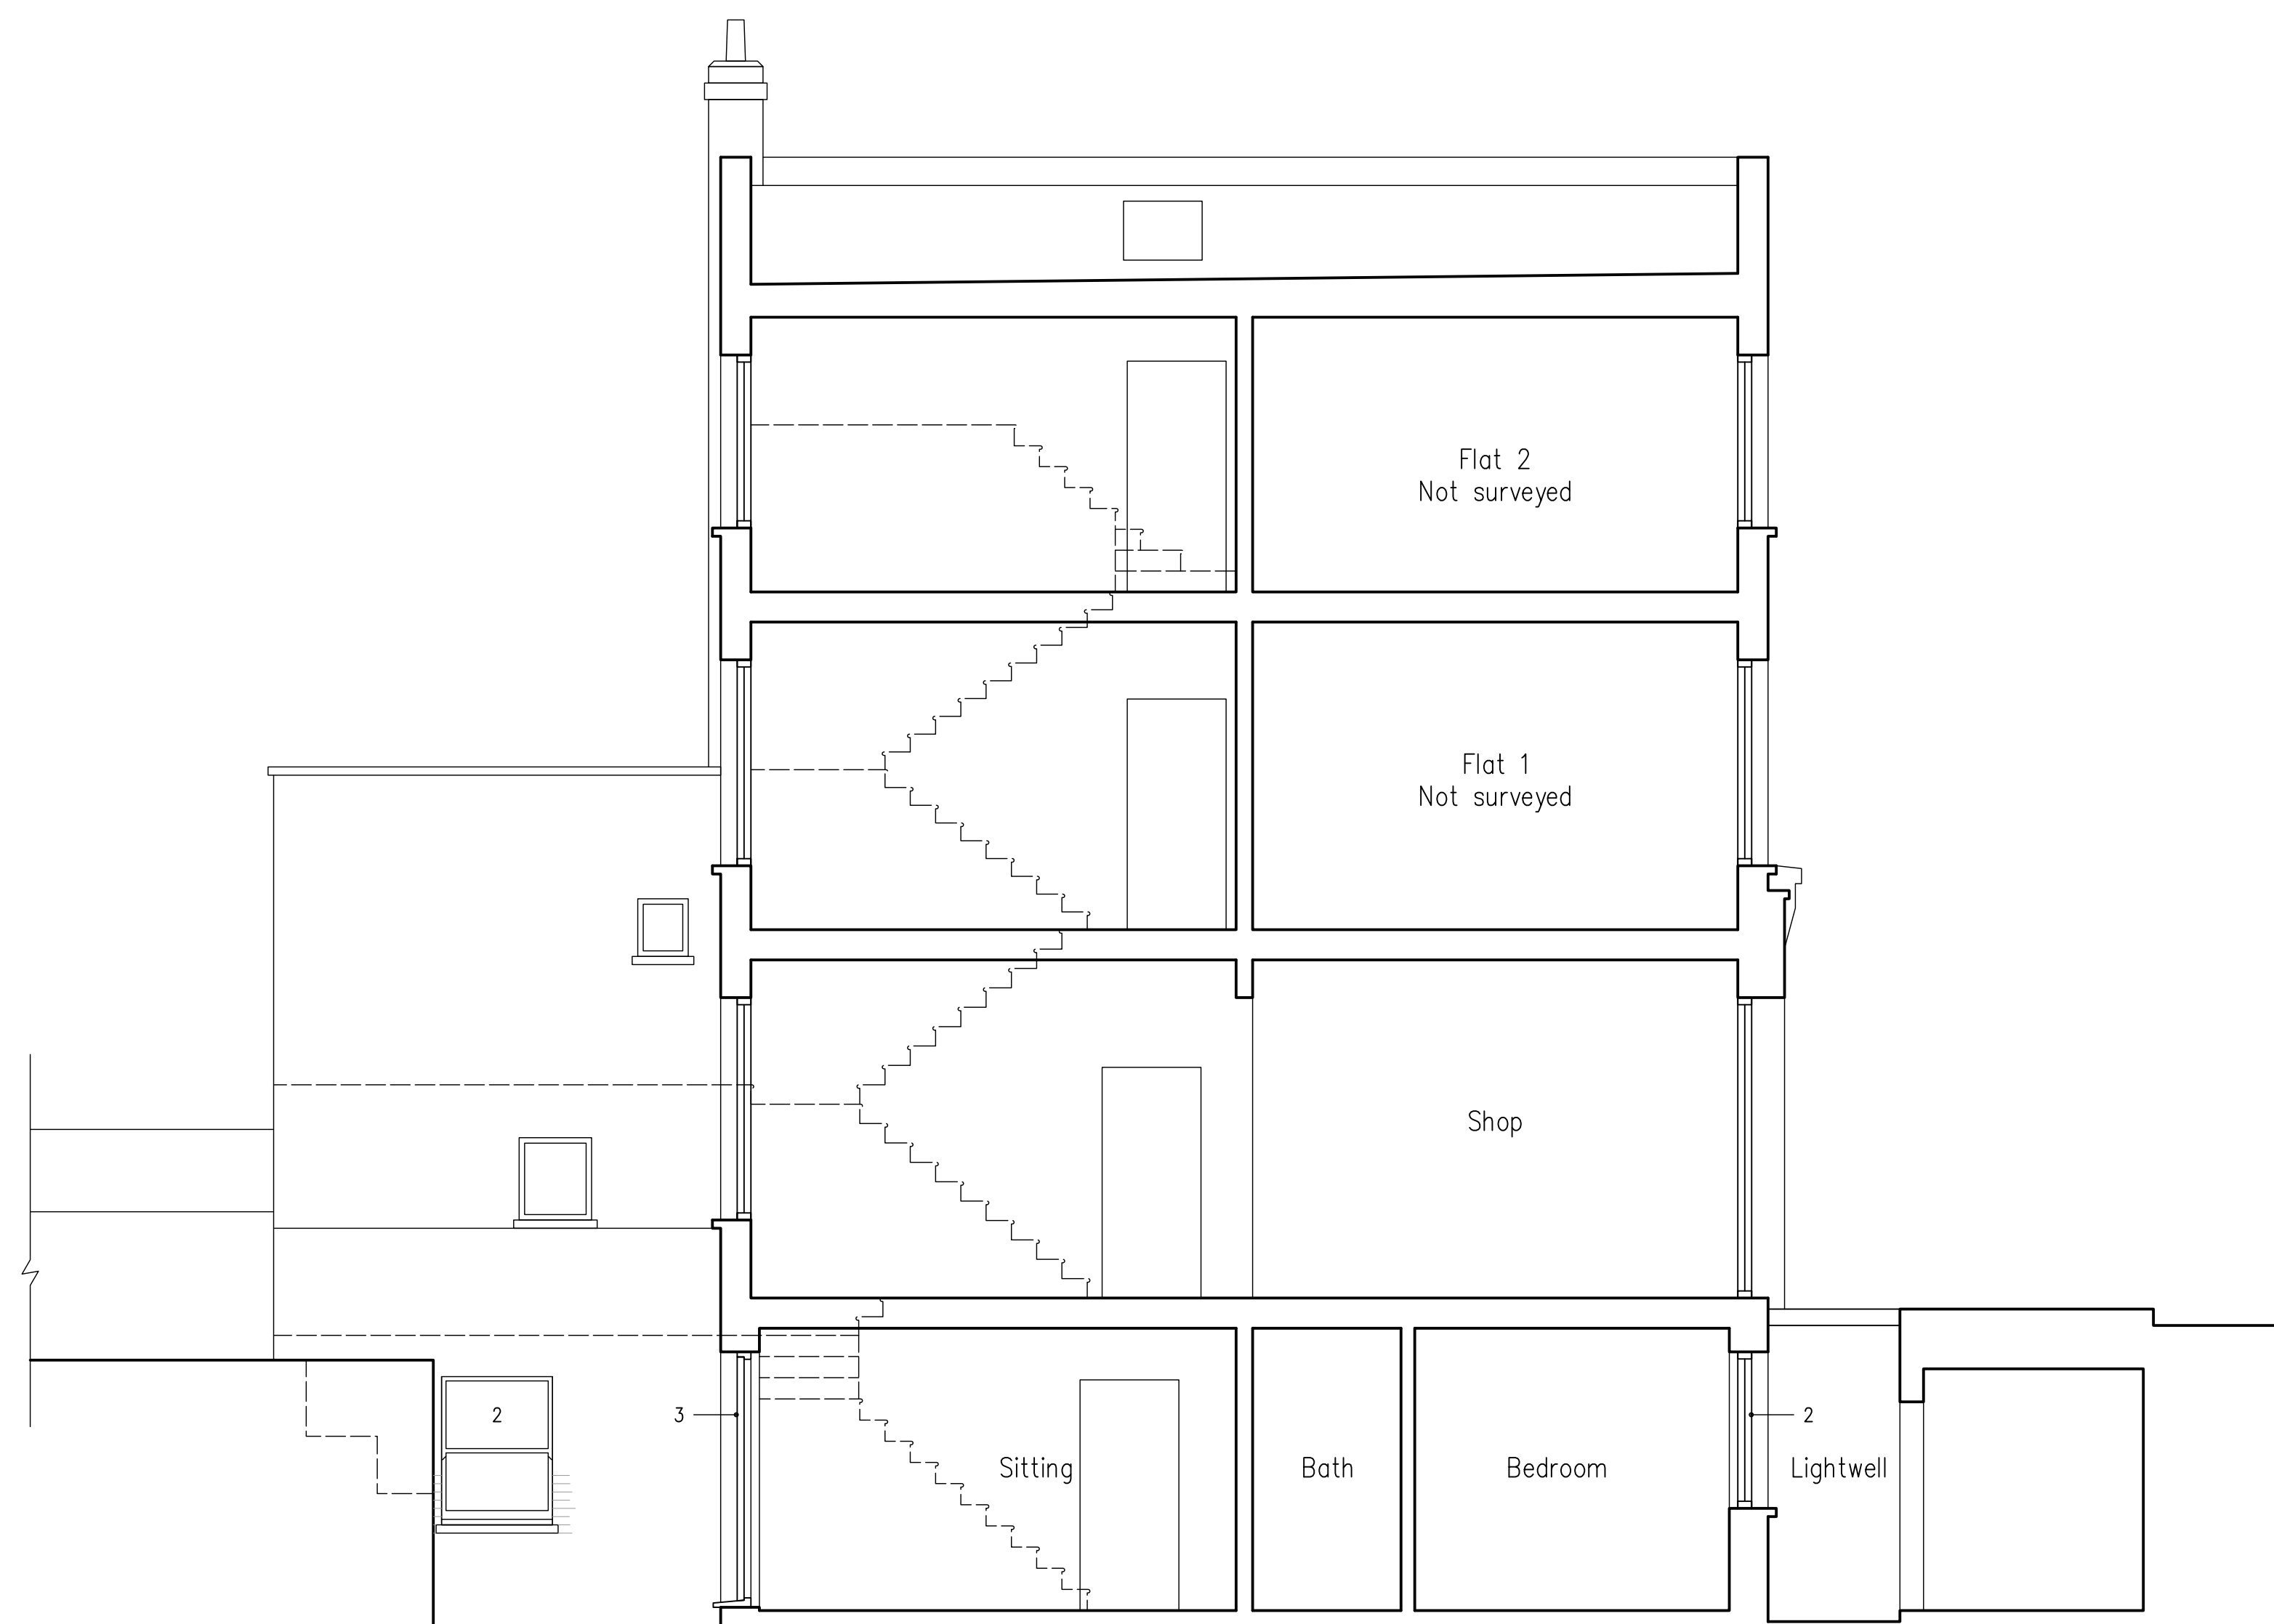

Notes:
 Copyright belongs to M A King Plans
 Linear dimensions are in millimetres
 Levels are in metres
 All dimensions to be checked on site

Rear

Side

M A King Plans
 2A Theobalds Road
 London WC1X 8PN
 07976 603076
 makingplans@btopenworld.com

Project
 159 York Way
 London
 N7 9LN

Title
 Elevations as Proposed

Drawn/Checked	mak
Date	March 2018
Scale	1/50 @ A1, 1/100 @ A3
Project Number	MA159YW
Drawing No/Revision	A0235 -