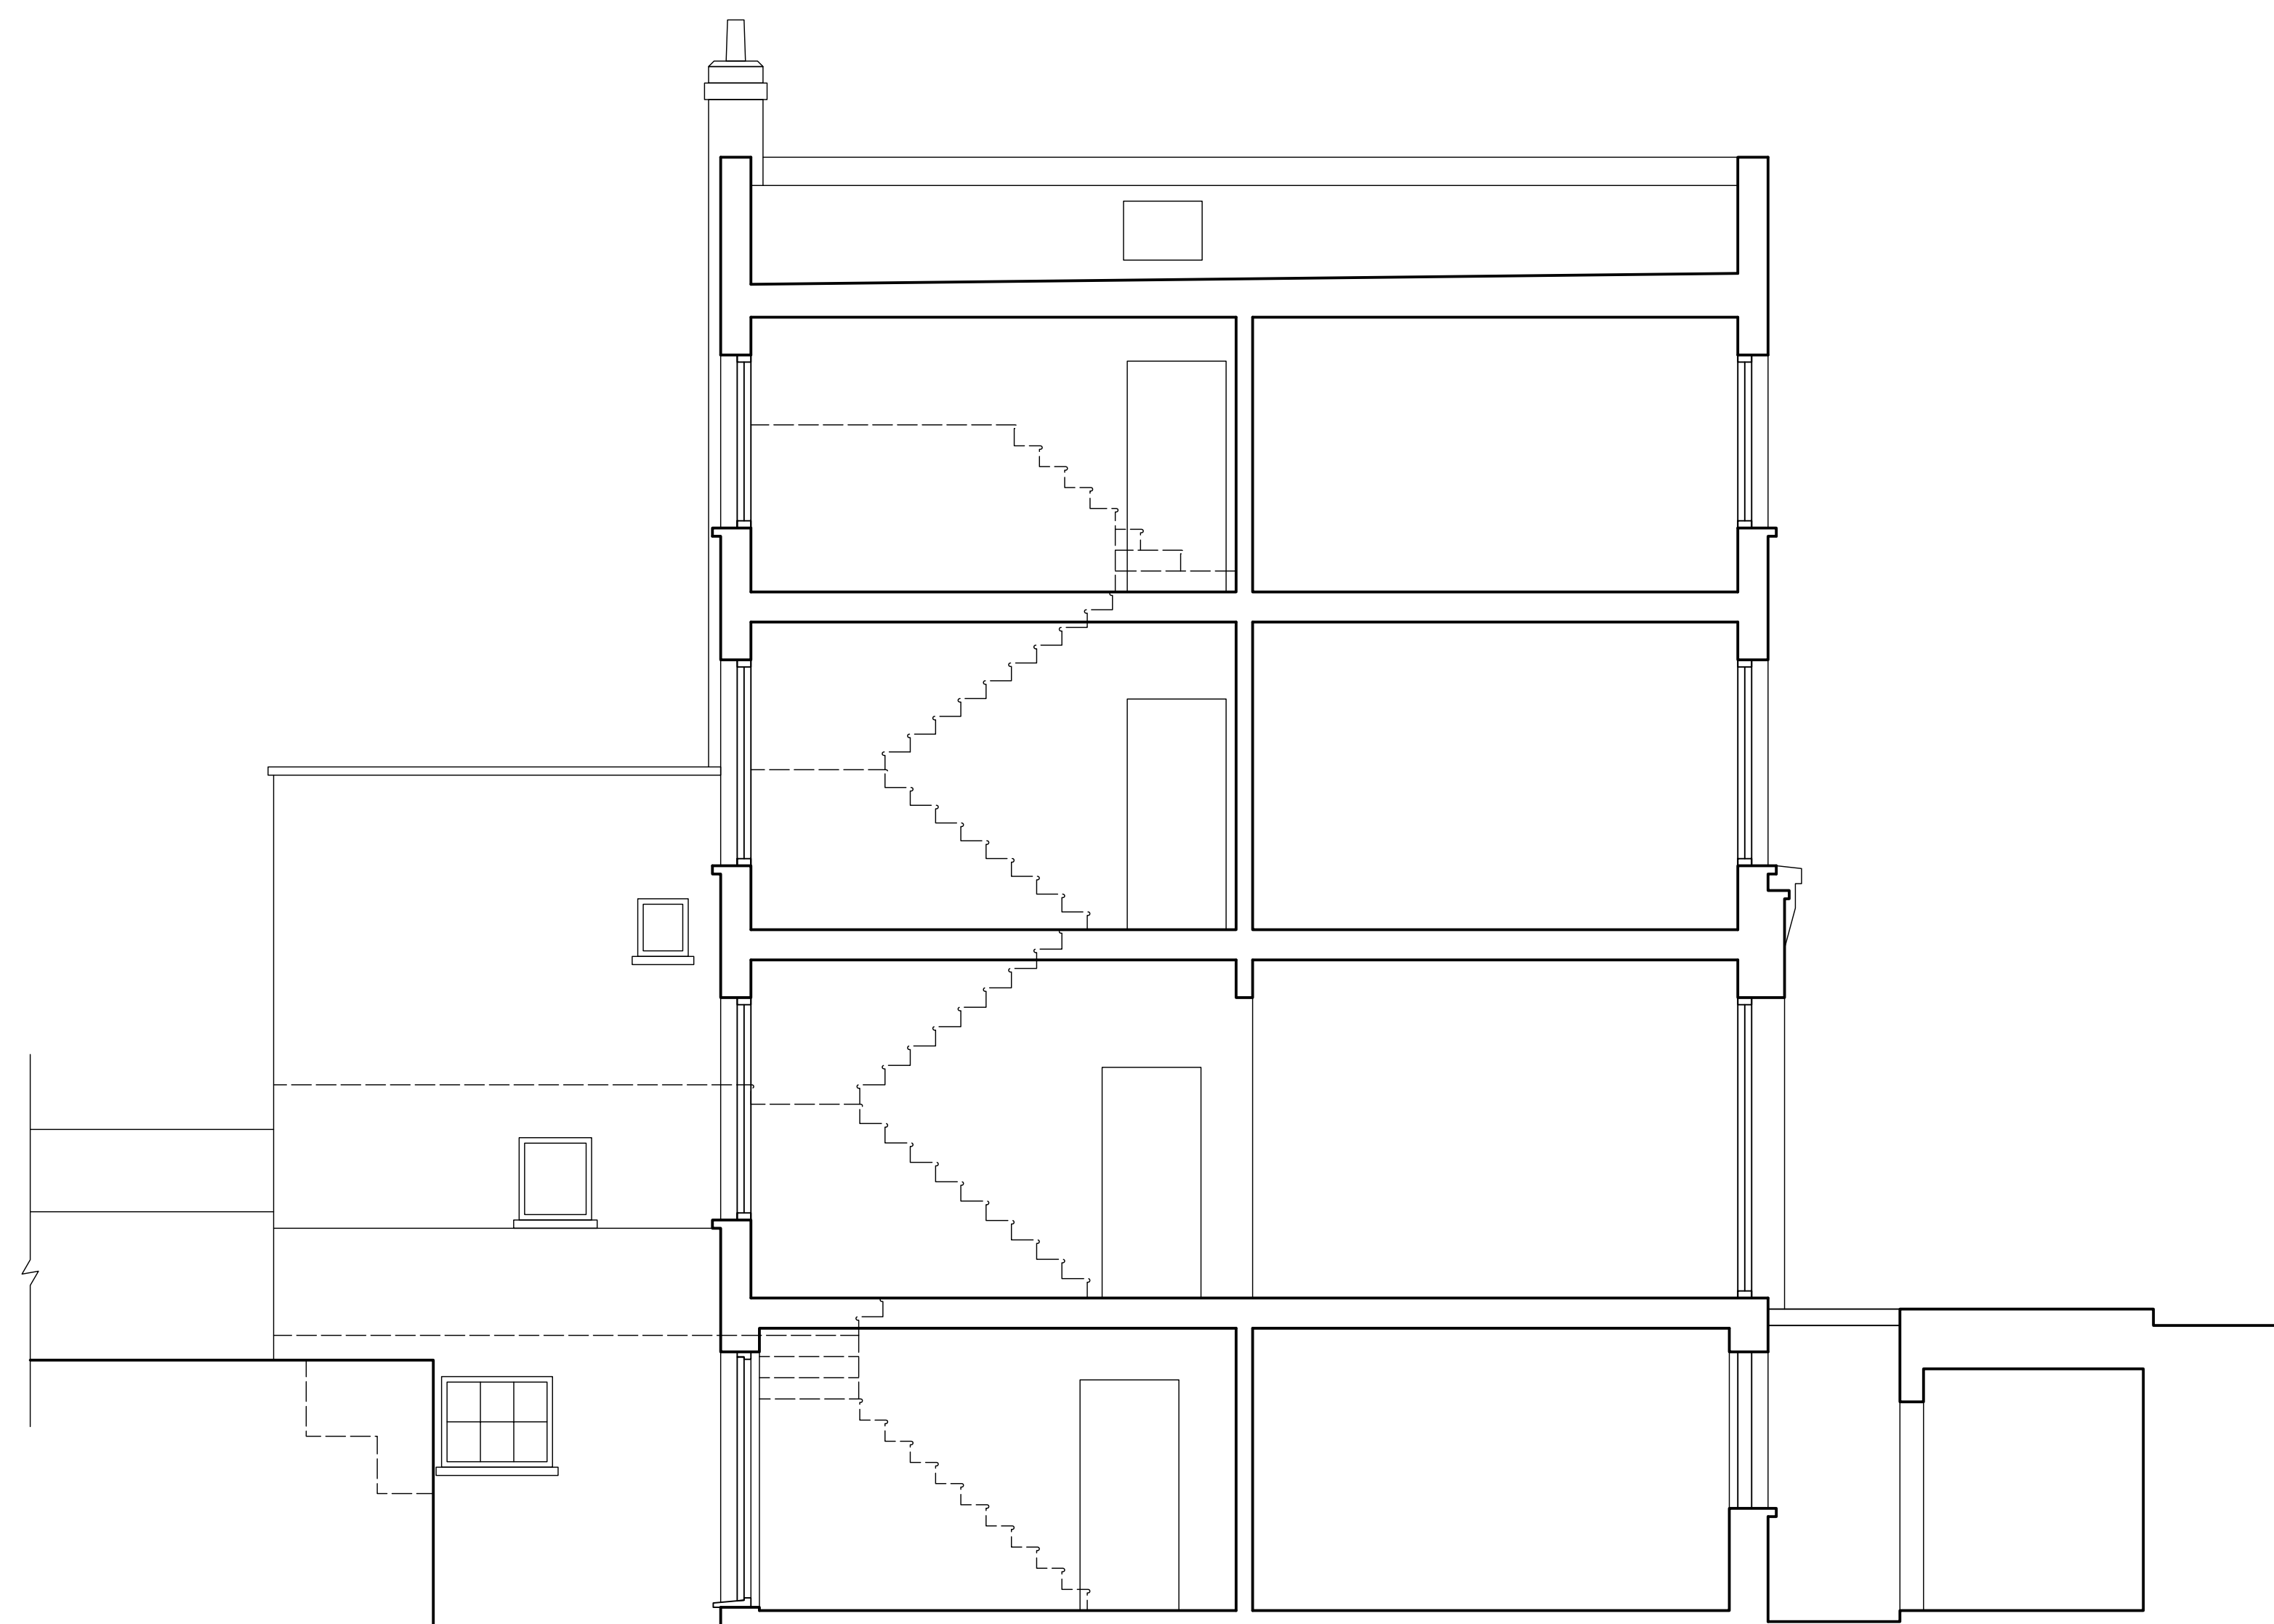

Notes:
 Copyright belongs to M A King Plans
 Linear dimensions are in millimetres
 Levels are in metres
 All dimensions to be checked on site

Rear

Side

 **M A King Plans**
 2A Theobalds Road
 London WC1X 8PN
 07976 603076
 makingplans@btopenworld.com

Project
 159 York Way
 London
 N7 9LN

Title
 Elevations as Existing

Drawn/Checked	mak
Date	January 2018
Scale	1/50 @ A1, 1/100 @ A3
Project Number	MA159YW
Drawing No/Revision	A0205 -