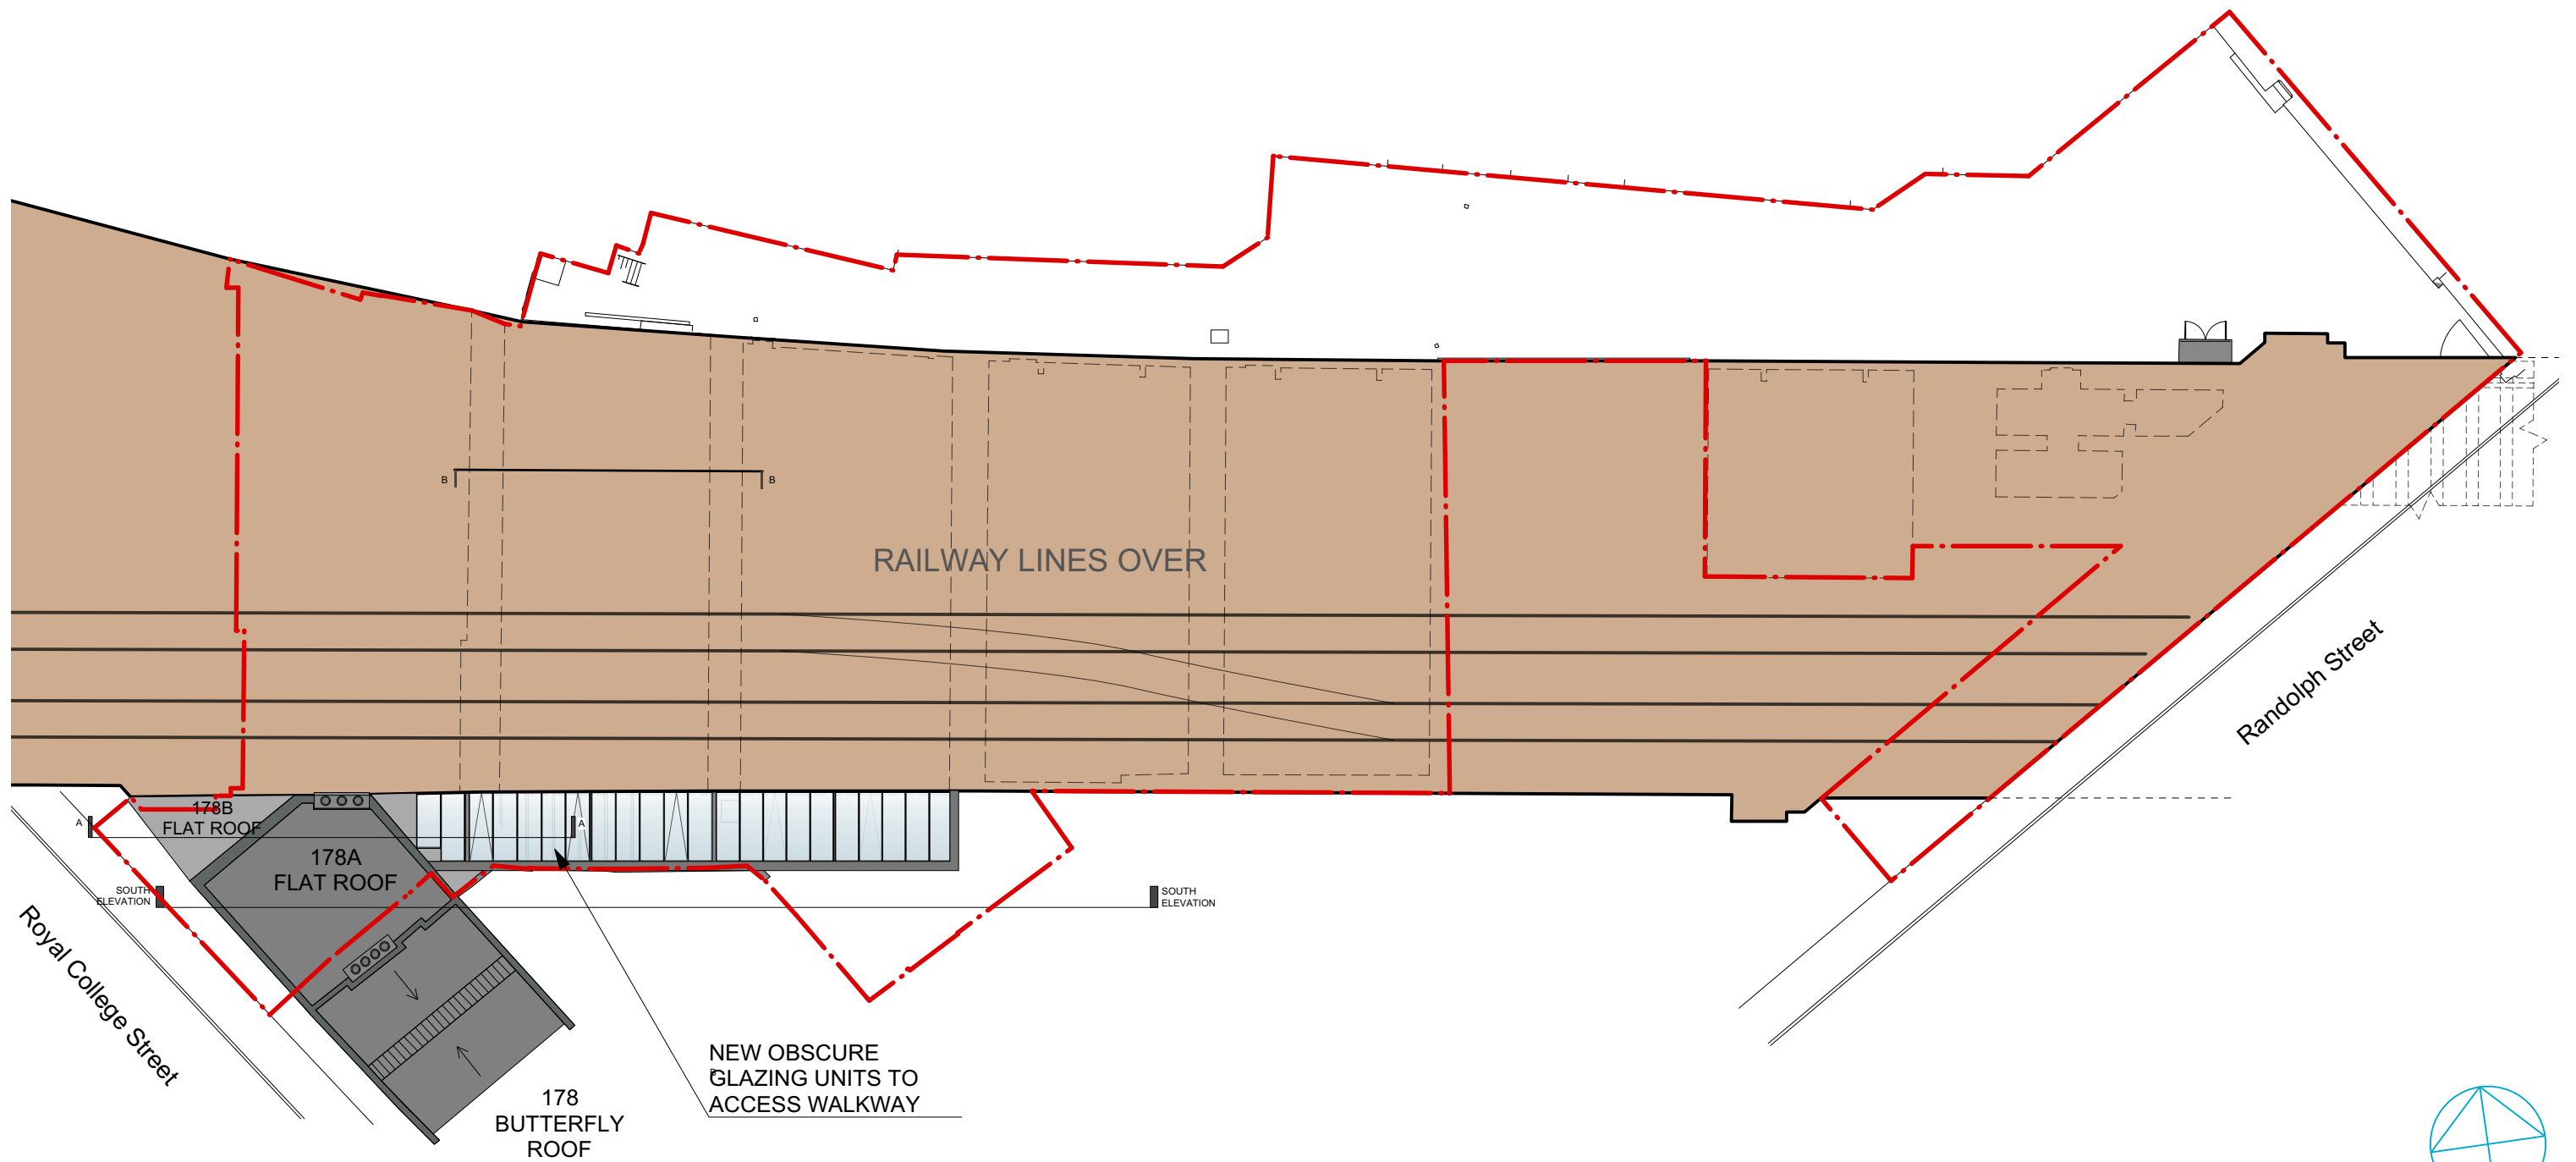

Key

- - - Site Red Boundary
- 3 Storey Buildings
- 1 Storey Buildings
- Railway Line

www.cgaarchitects.co.uk • T: 0117 329 1414 • M: 079799 23535

Chris Goodsall Architects