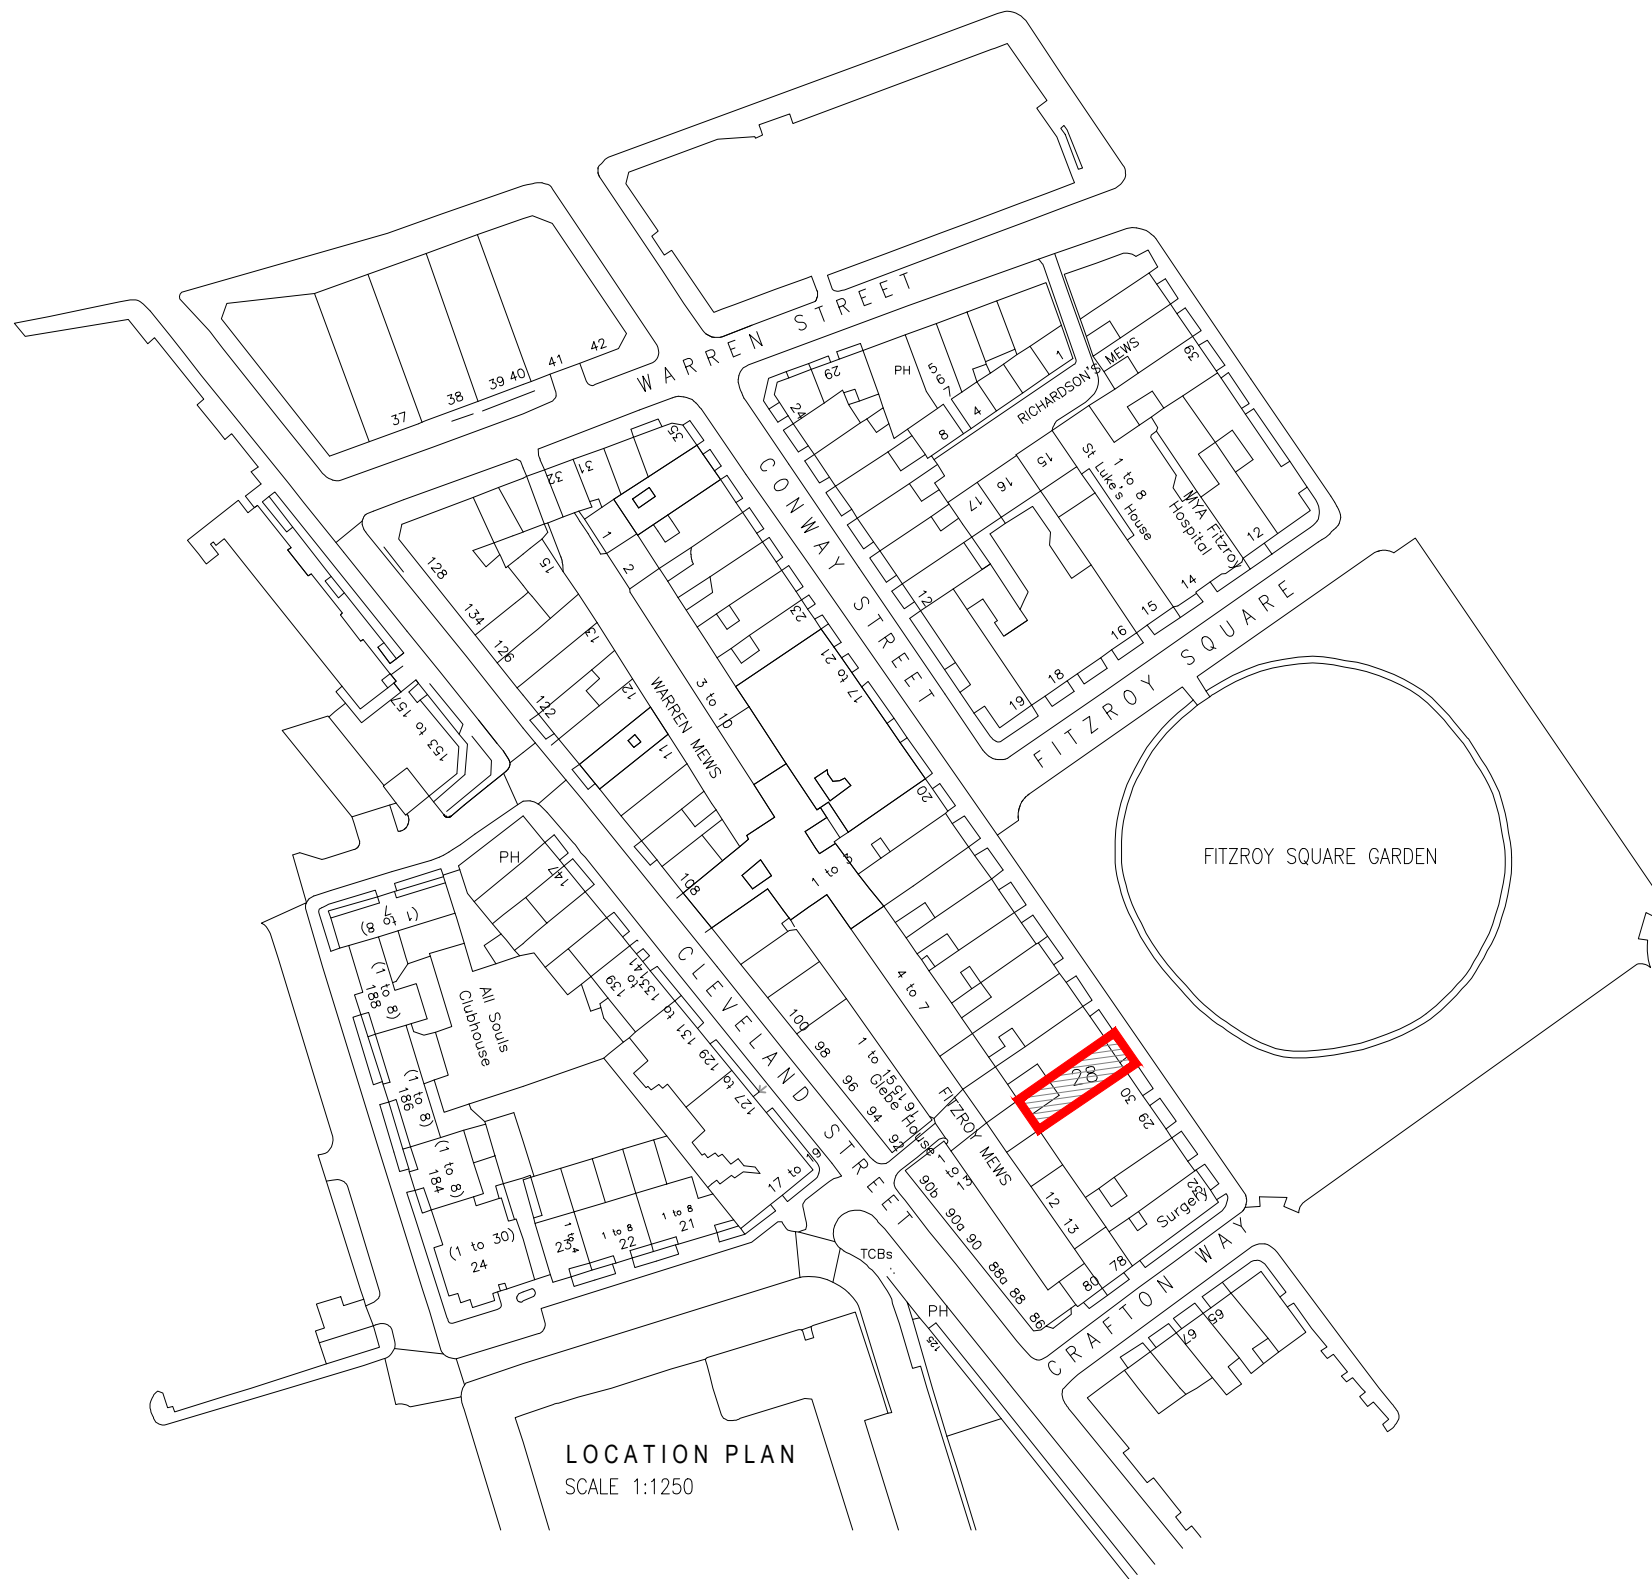

DO NOT SCALE FROM THIS DRAWING AS LINES MAY STRETCH IN COPYING

LOCATION PLAN  
SCALE 1:1250

NOTES

REV.	DATE	PURPOSE	DRAWN
A	31/08/17	ISSUED FOR INFORMATION	VP
CLIENT PSG GLOBAL			
PROJECT 28 FITZROY SQUARE, LONDON			
TITLE LOCATION PLAN			
REVISION	DWG No.	SCALE	
A	SKK2131/110	1:1250 @ A1	
DATE	DRAWN	CHECKED	APF
AUG '17	VP		