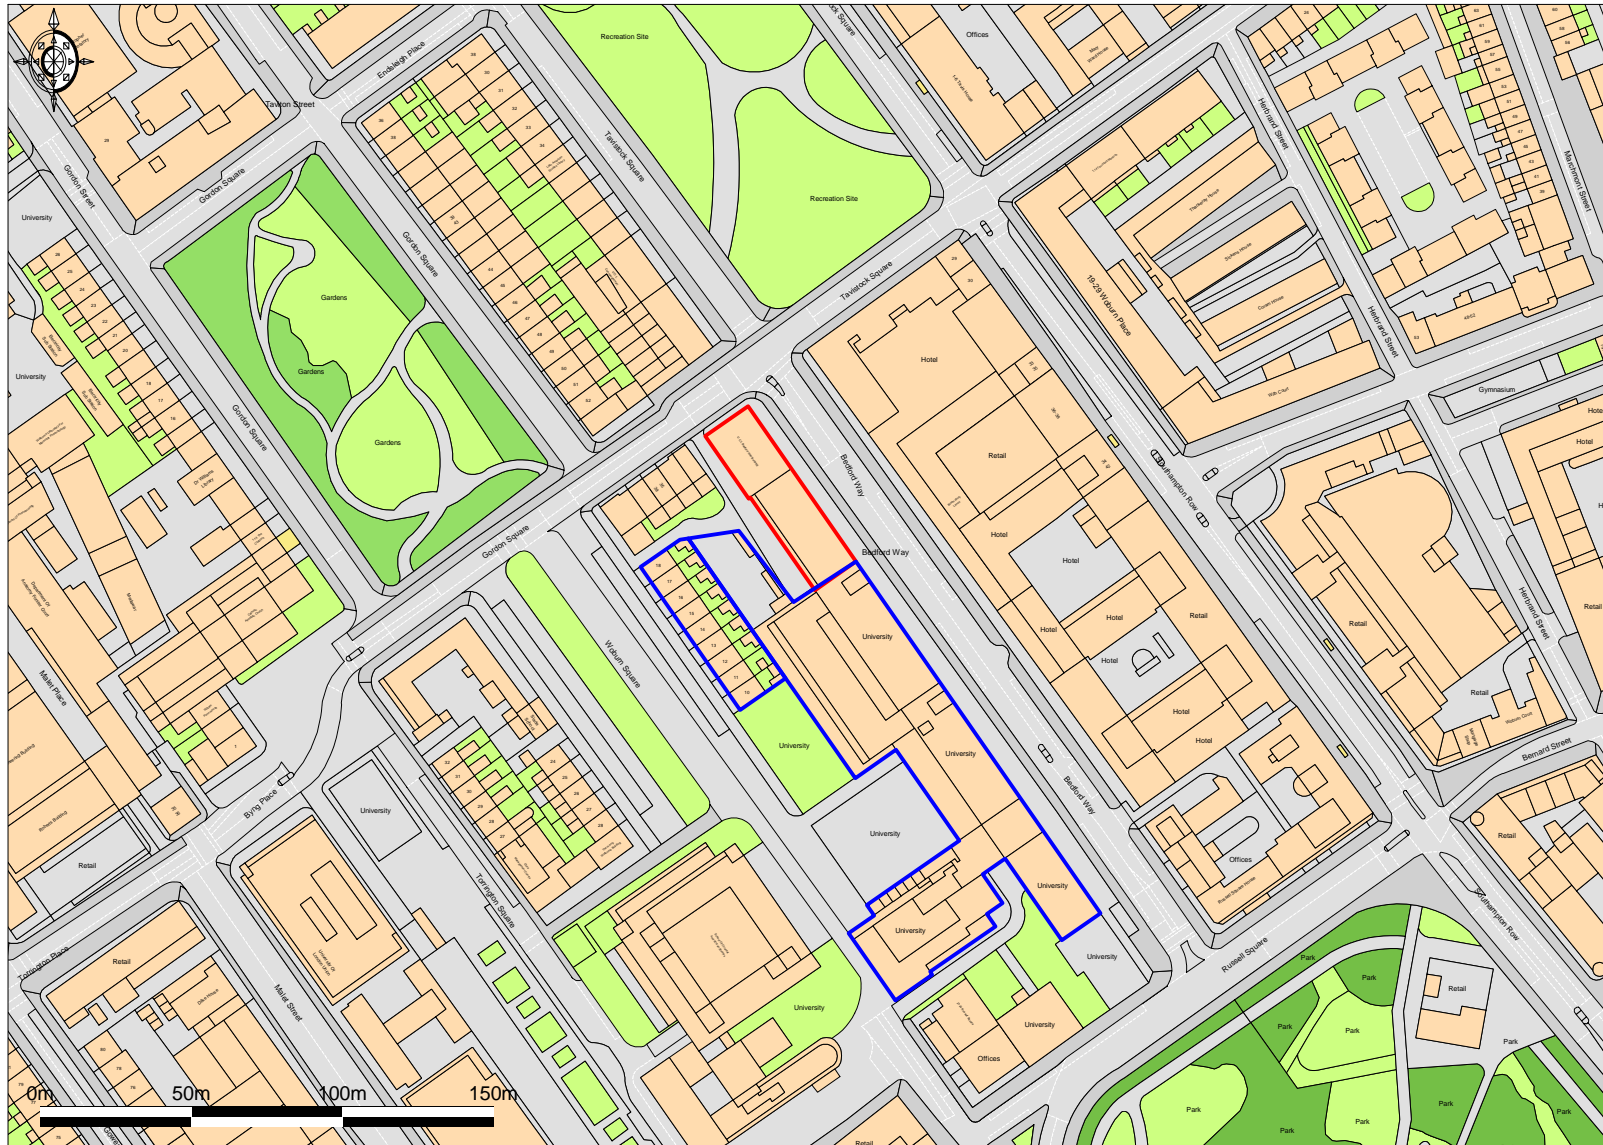

Site Location Plan

© UKMap Copyright The GeoInformation Group 2018 Licence No. LANDMLON100003121118. Plotted Scale - 1:2500