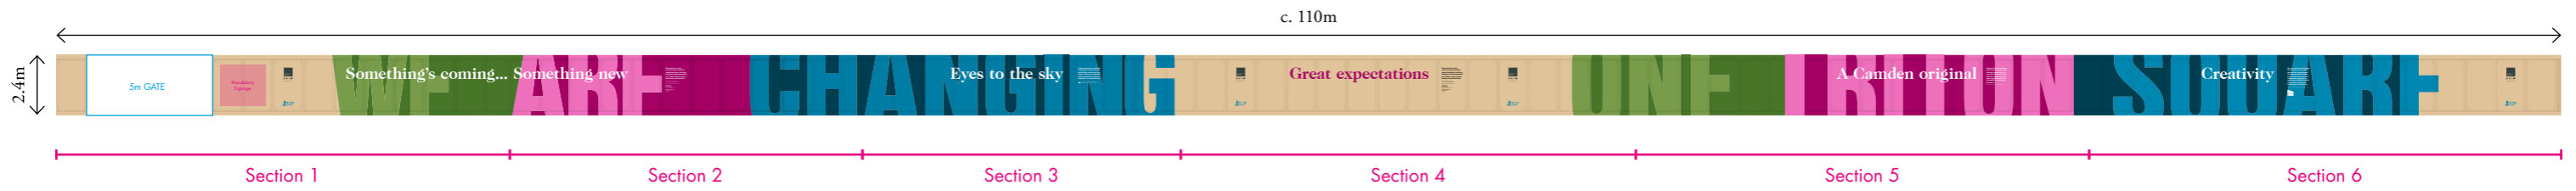

East

- Hoarding Line
- Lendlease signage areas mandatory + team boards

① Gate

Scale 1:500 @ A3

Full Elevation

- Requested install of graphics - from 17th March
- Length approx. 110m
- Height 2.4m
- Finish: RAL painted timber construction hoarding with directly applied vinyl graphics.