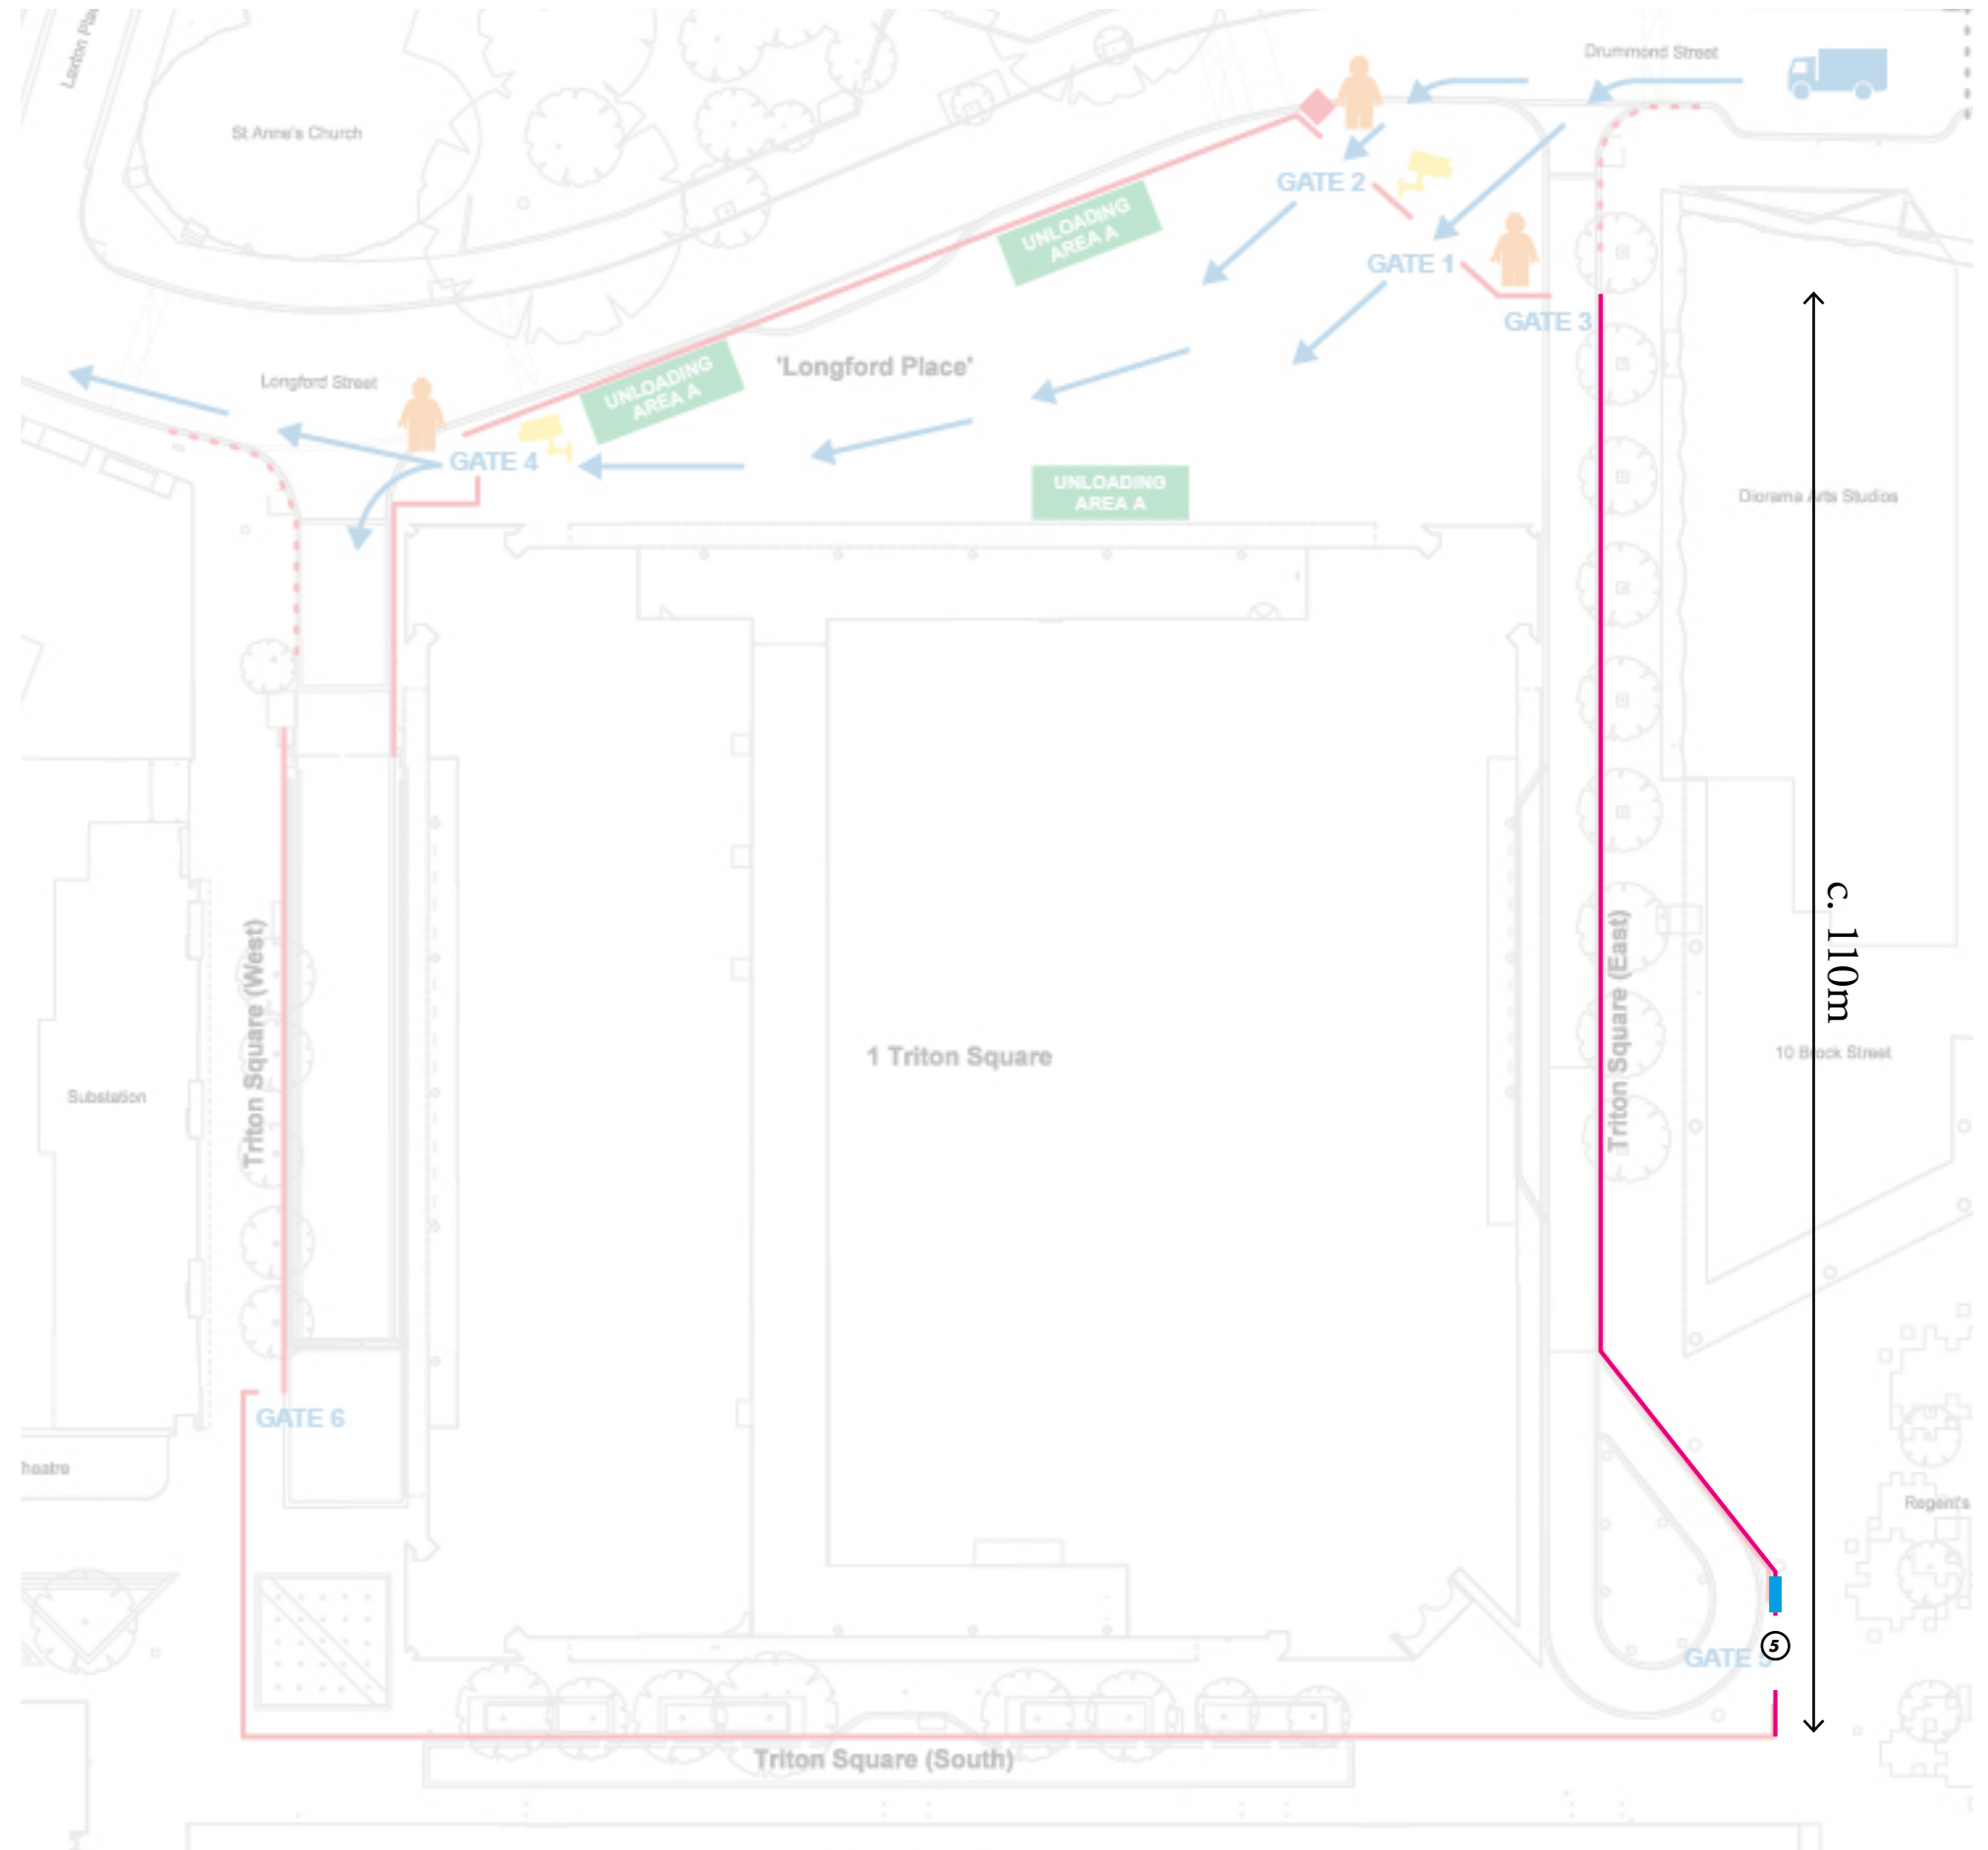

East

- Hoarding Line
- Lendlease signage areas mandatory + team boards

① Gate

Scale 1:500 @ A3

Full Elevation

- Requested install of graphics - from 17th March
- Length approx. 110m
- Height 2.4m
- Finish: RAL painted timber construction hoarding with directly applied vinyl graphics.

Section 1

Section 2

Section 3

Section 4

Section 5

Section 6