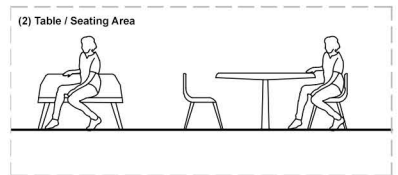

Proposed Furniture Details
Scale 1:50

- Bollard Led Light Motion Sensitive
- Ground Mounted Spot Light (2)
- Wall Mounted Sconce Led Light Motion Sensitive (3)
- ⊕ Hose Point
- 🚲 Double 13amp socket weatherproof