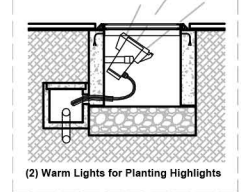

Proposed Furniture Details
Scale 1:50

- Bollard Led Light Motion Sensitive
- Ground Mounted Spot Light (2)
- Wall Mounted Sconce Led Light Motion Sensitive (3)
- ⊕ Hose Point
- 🚲 Double 13amp socket weatherproof