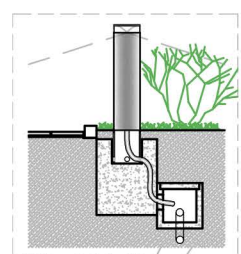

Proposed Furniture Details
Scale 1:50

- Bollard Led Light Motion Sensitive
- Ground Mounted Spot Light (2)
- Wall Mounted Sconce Led Light Motion Sensitive (3)
- ⊕ Hose Point
- 🚲 Double 13amp socket weatherproof