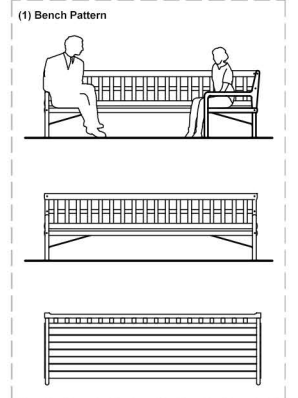

Proposed Furniture Details
Scale 1:50

- Bollard Led Light Motion Sensitive
- Ground Mounted Spot Light (2)
- Wall Mounted Sconce Led Light Motion Sensitive (3)
- ⊕ Hose Point
- 🚲 Double 13amp socket weatherproof