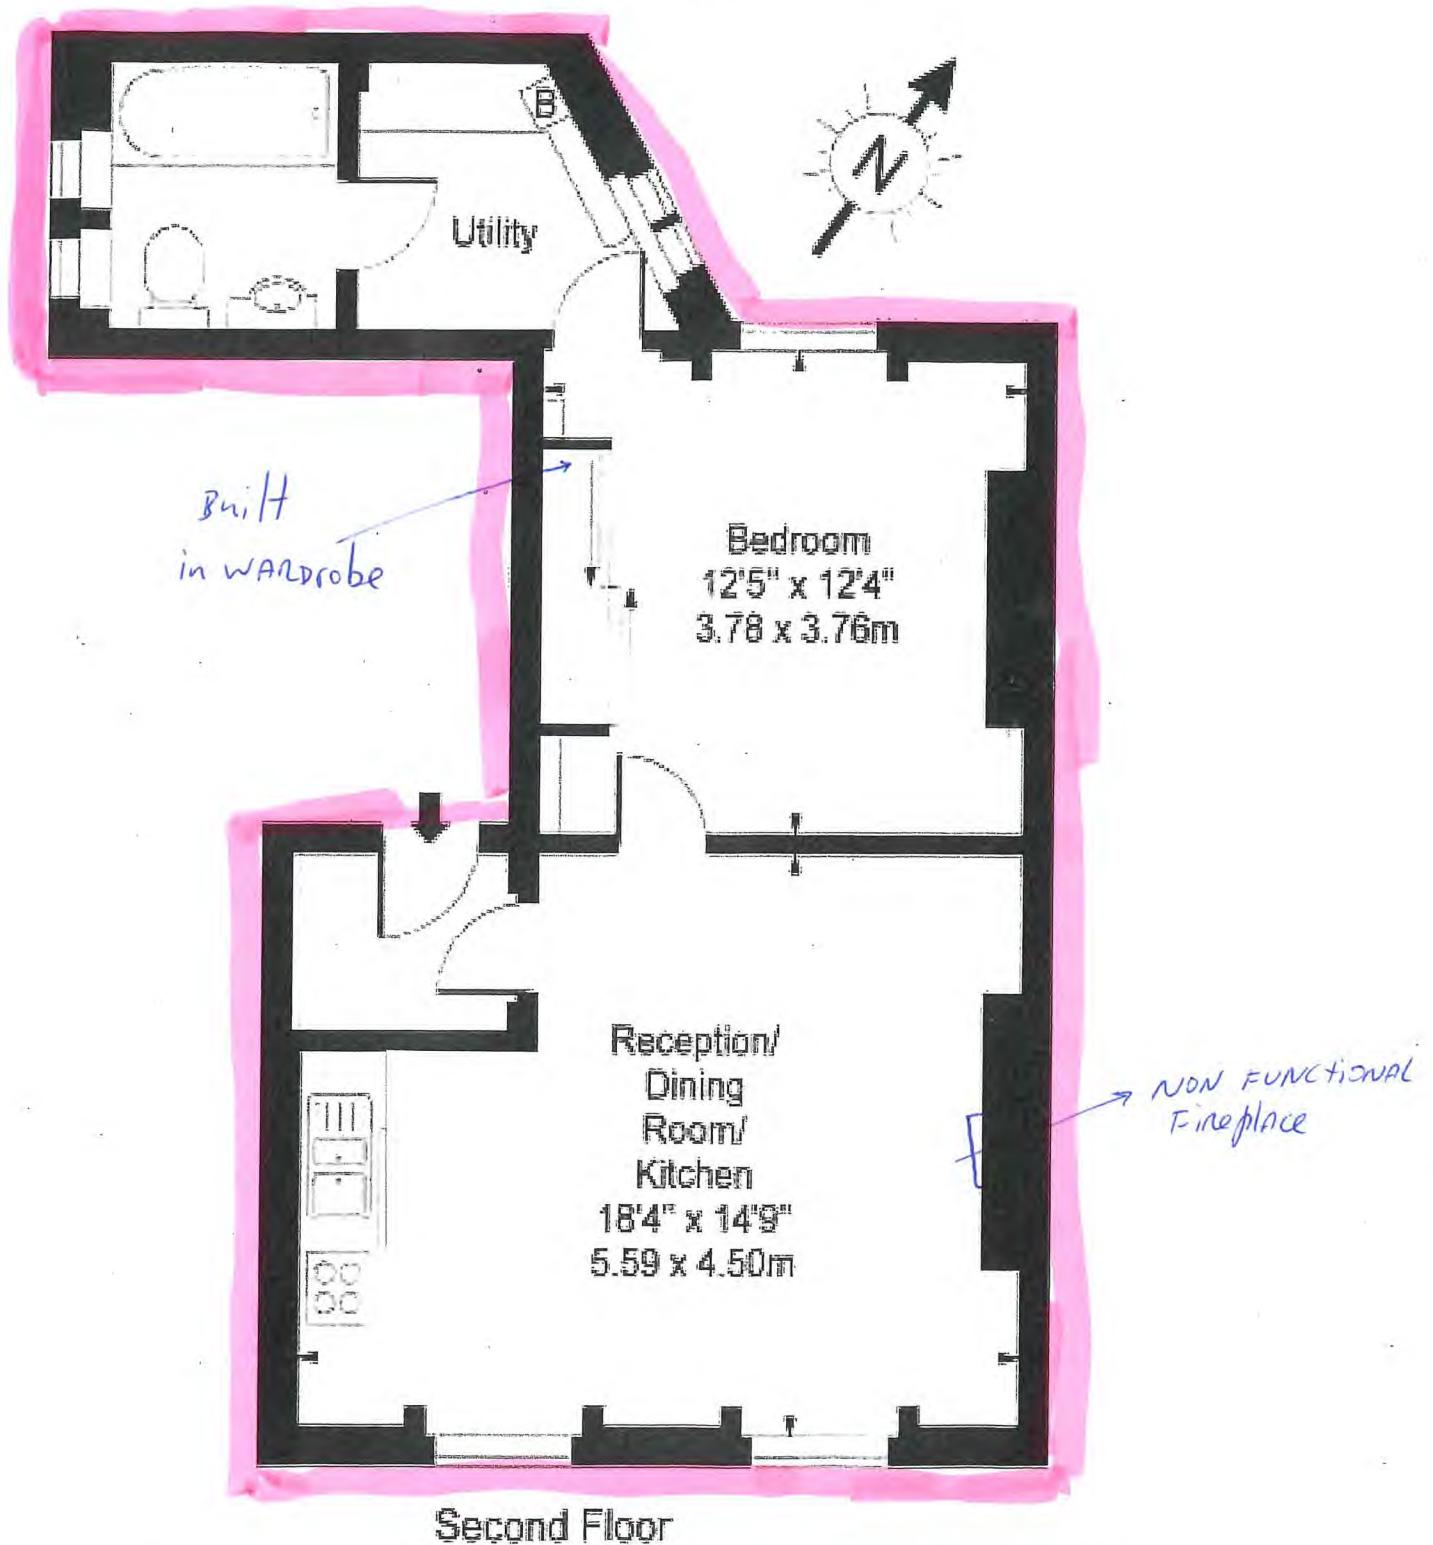

## Conway Street, W1T 6BA

Approx Gross Internal Area 510 Sq Ft - 47.38 Sq M