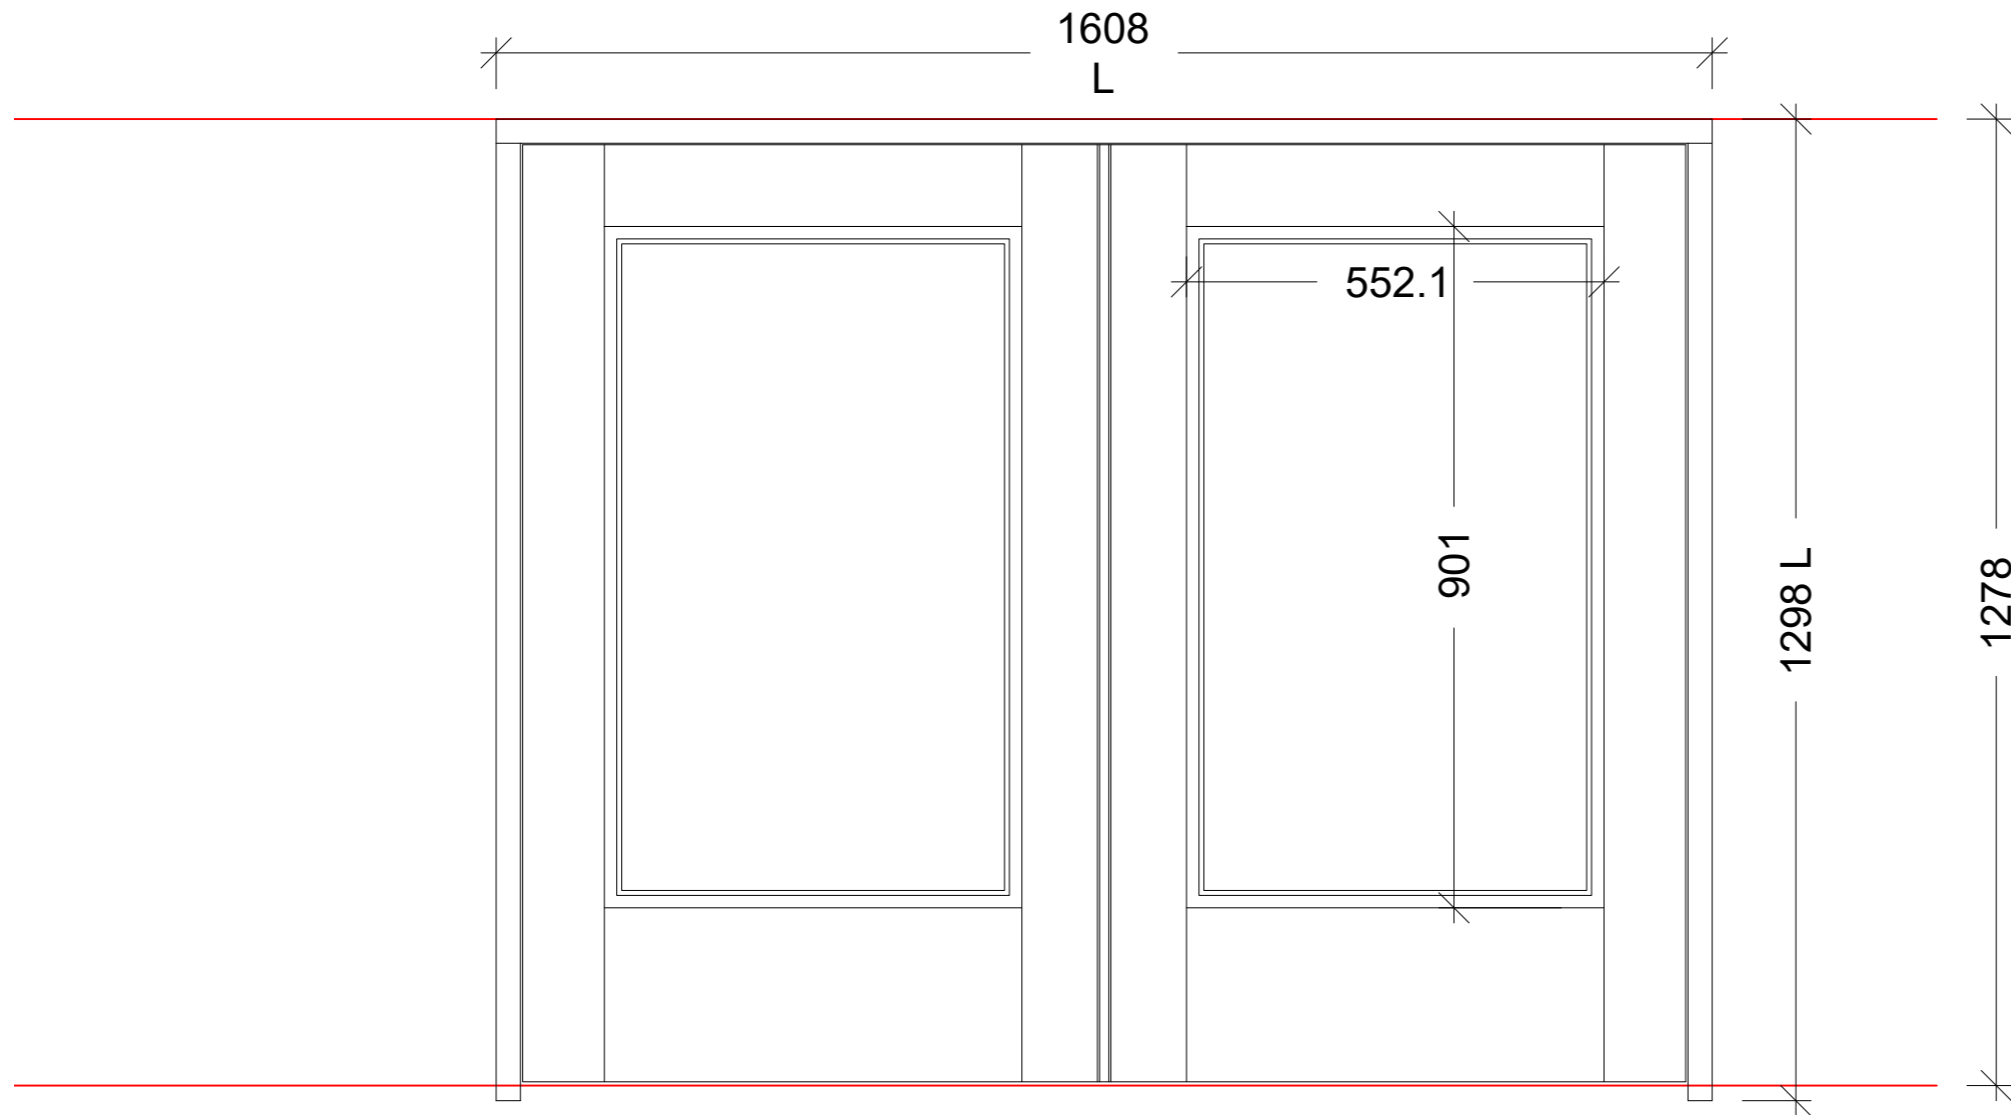

NOTES

PLANT ROOM ACCESS DOORS TO SECOND FLOOR
PLANT ROOM IN THE MEWS HOUSE

REFER TO DOOR SCHEDULE & DOOR KEY DRAWINGS
INCLUDED IN THIS PACKAGE FOR FURTHER INFORMATION
AND LOCATIONS.

42 BEDFORD SQUARE - MEWS HOUSE
PLANT ROOM ACCESS DOOR DETAILS