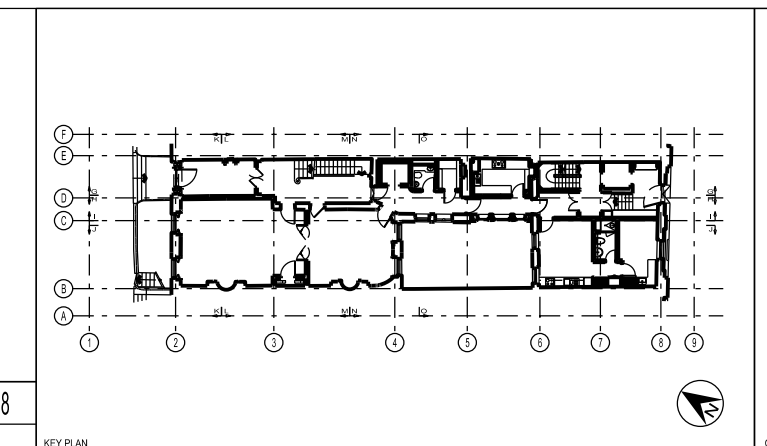

DATE	DESCRIPTION	BY	CHECKED	DATE	DESCRIPTION	BY	CHECKED	DATE	DESCRIPTION	BY	CHECKED	DATE	DESCRIPTION	BY	CHECKED	DATE	DESCRIPTION	BY	CHECKED	DATE	DESCRIPTION	BY	CHECKED