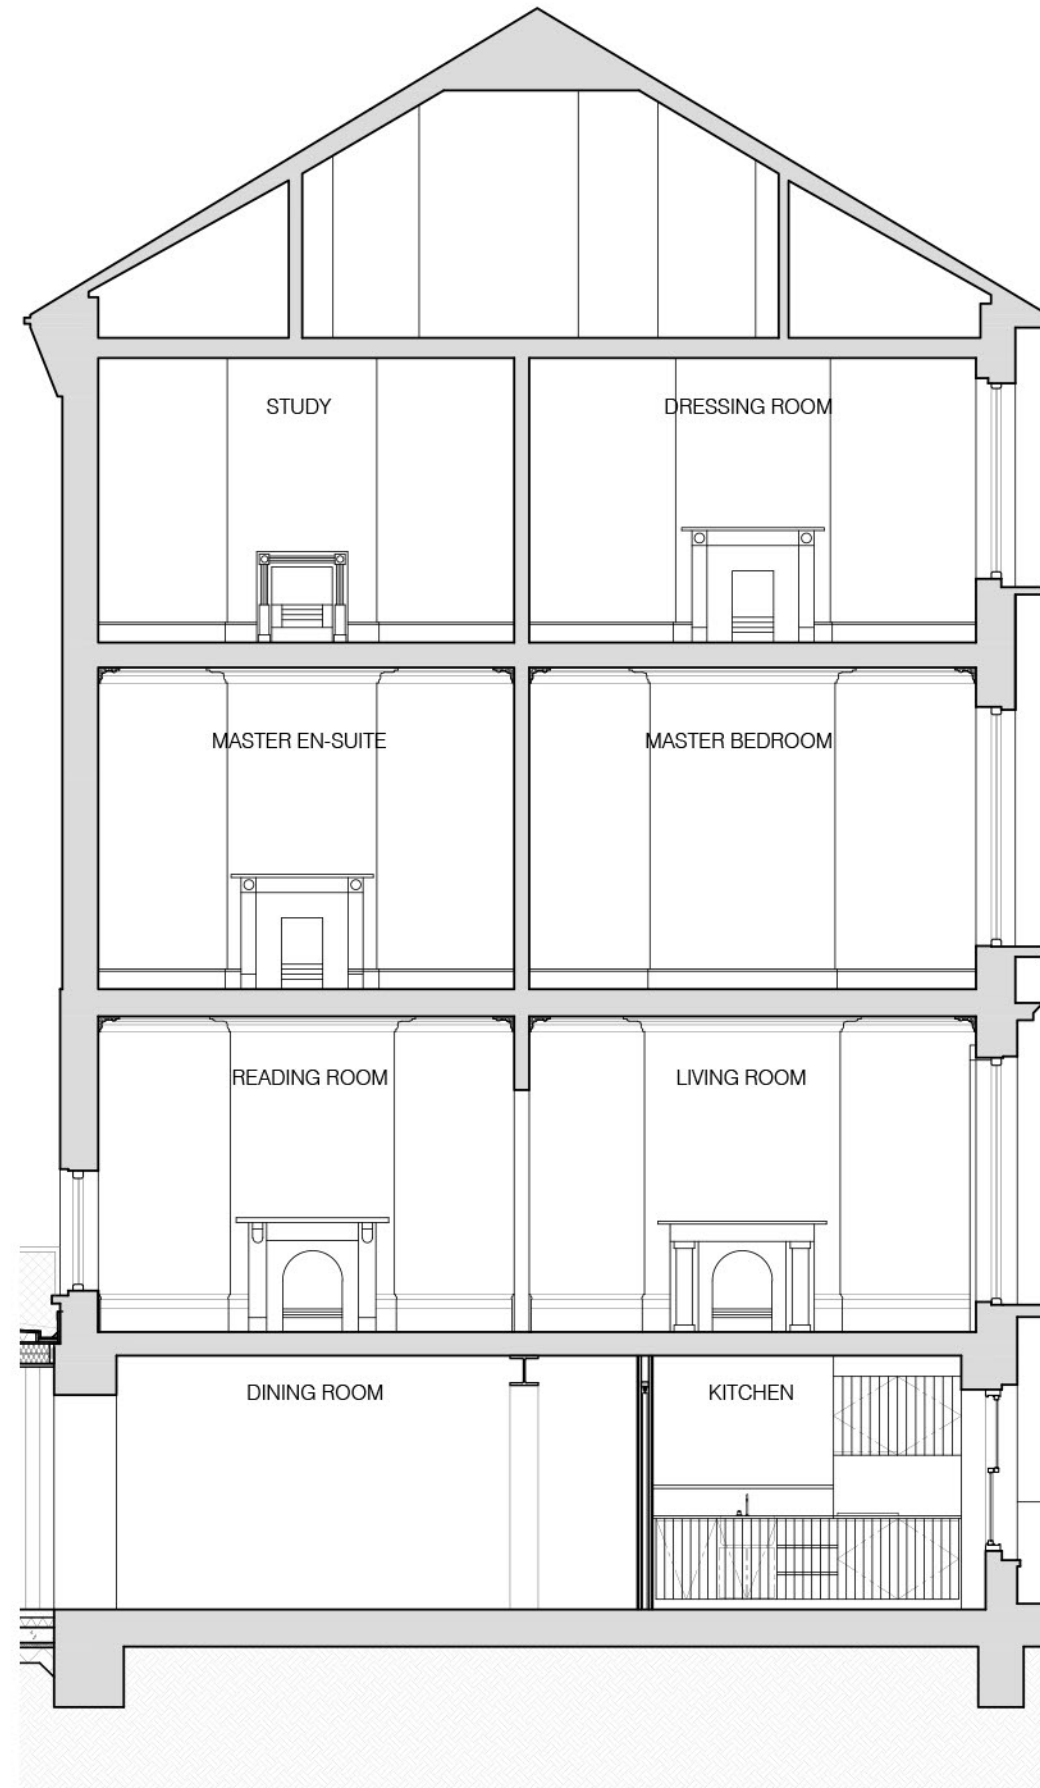

These plans are project and site specific and shall only be used for their intended purpose unless otherwise permitted by written consent of Brian O'Reilly Architects. All dimensions shown are indicative and must be double checked on site by the contractor. Any inconsistencies found must be reported to Brian O'Reilly Architects. DO NOT SCALE FROM THE DRAWINGS.

STUDY
Original Victorian cast iron fire insert decorative feature only

MASTER EN-SUITE
Original Regency carrara marble fireplace surround with original rectangular cast iron fire insert decorative feature only

READING ROOM
Original Victorian carrara marble fireplace surround with original arched cast iron fire insert operating on gas fire

DRESSING ROOM
Original Regency carrara marble fireplace surround with original rectangular cast iron fire insert decorative feature only