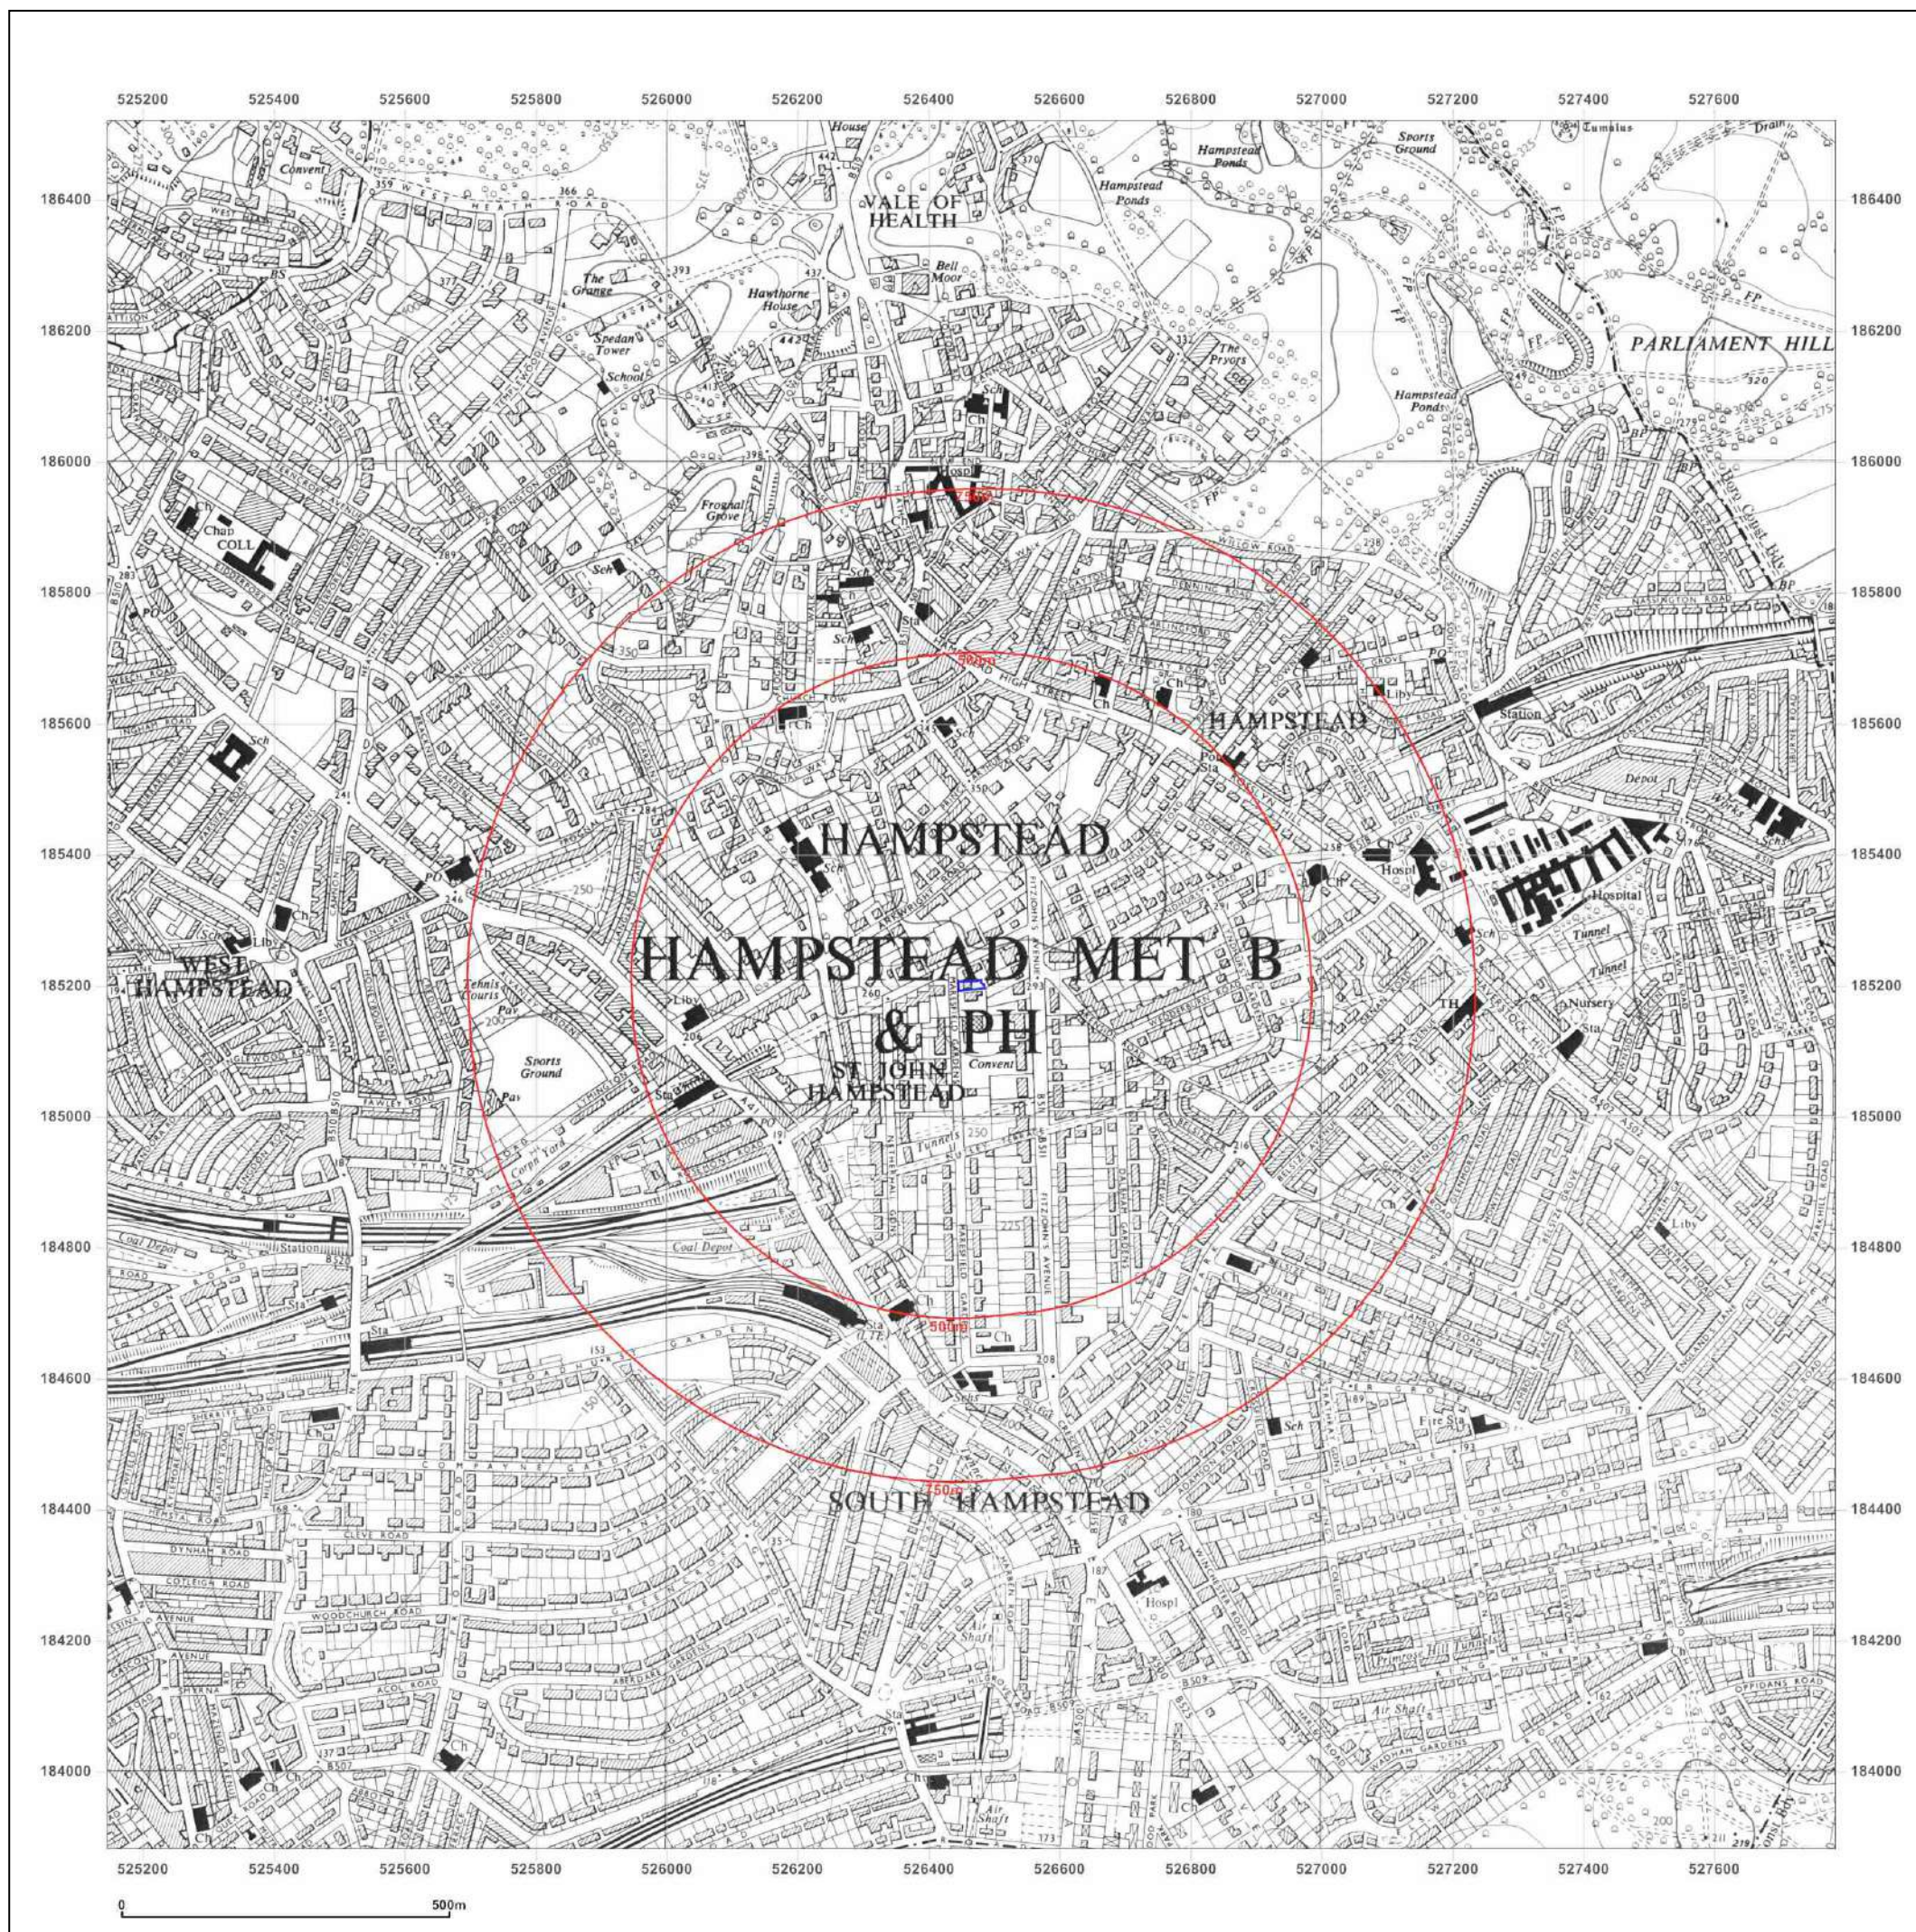

Site Details:

72, MARESFIELD GARDENS,
LONDON, NW3 5TD

Client Ref: P170J1222-1
Report Ref: HMD-377-4326250
Grid Ref: 526464, 185201

Map Name: Provisional

Map date: 1957-1958

Scale: 1:10,560

Printed at: 1:10,560

Surveyed 1958
Revised 1958
Edition N/A
Copyright N/A
Levelled N/A

Surveyed 1957
Revised 1957
Edition N/A
Copyright N/A
Levelled N/A

Produced by
Groundsure Insights
T: 08444 159000
E: info@groundsure.com
W: www.groundsure.com

© Crown copyright and database rights 2015 Ordnance Survey 100035207

Production date: 05 October 2017

To view map legend click here [Legend](#)