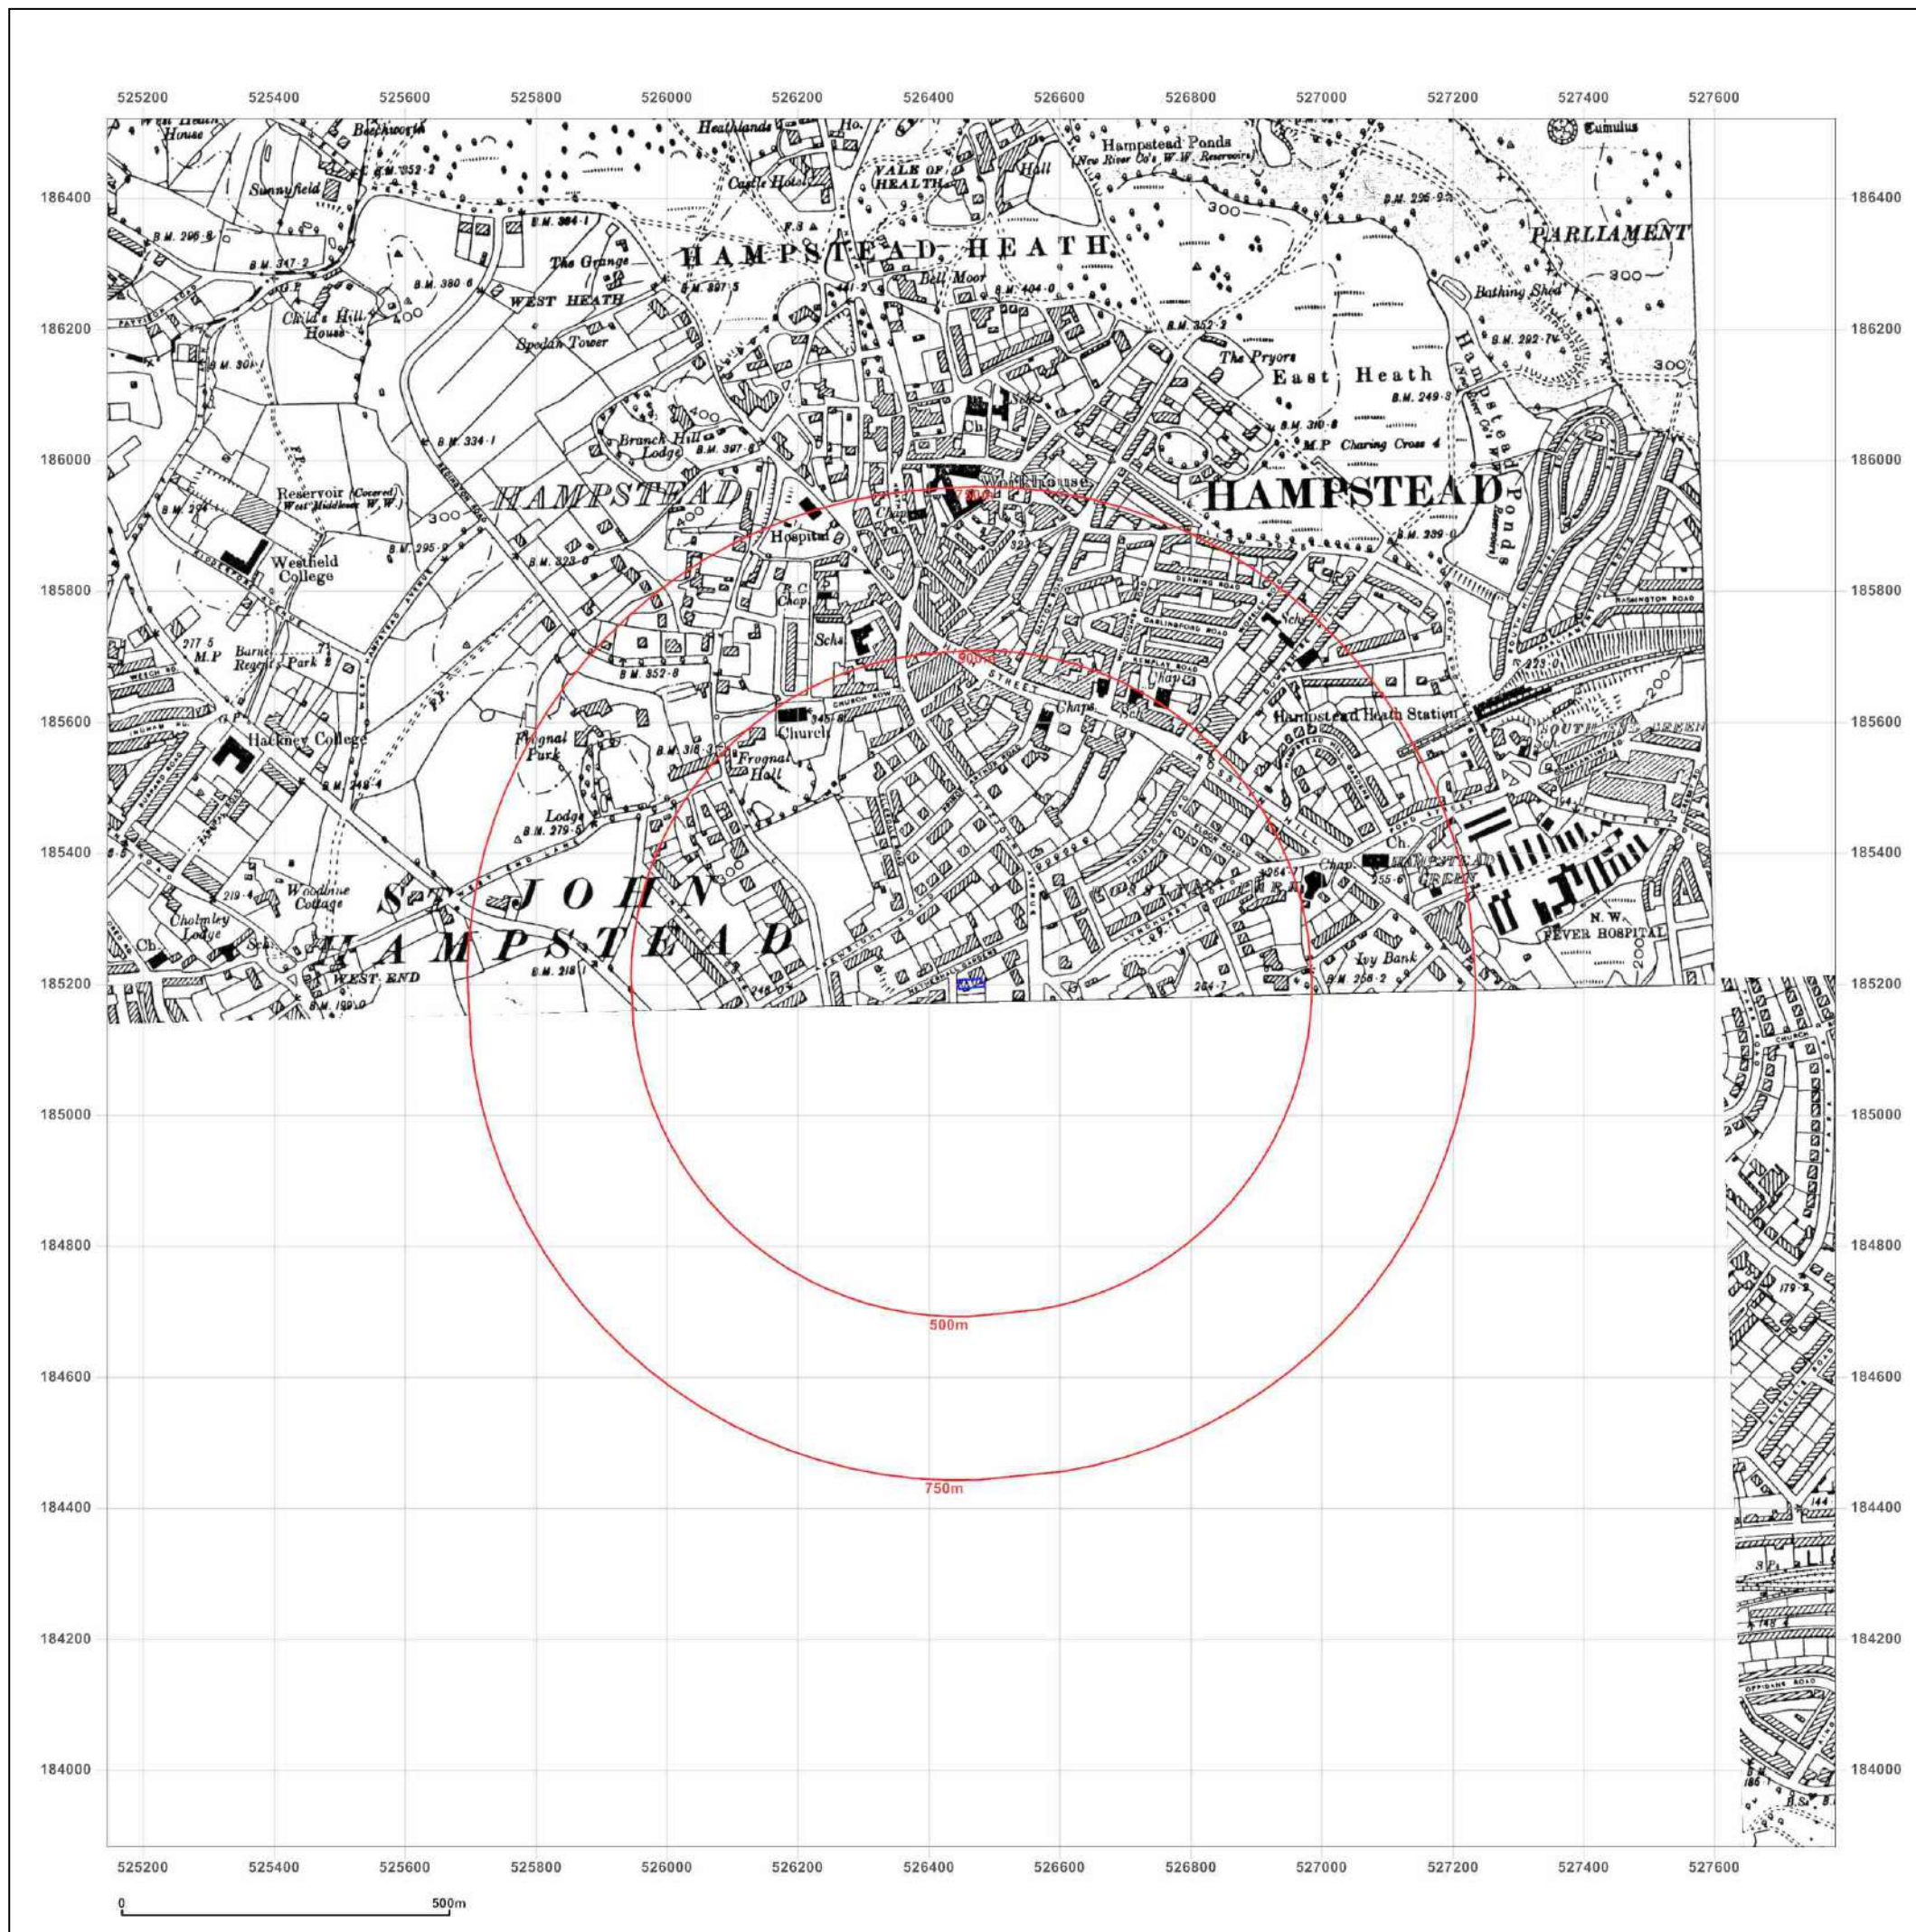

Site Details:

72, MARESFIELD GARDENS,
LONDON, NW3 5TD

Client Ref: P170J1222-1
Report Ref: HMD-377-4326250
Grid Ref: 526464, 185201

Map Name: County Series

Map date: 1896

Scale: 1:10,560

Printed at: 1:10,560

Surveyed 1891
Revised 1894
Edition 1896
Copyright N/A
Levelled N/A

Surveyed 1871
Revised 1894
Edition 1896
Copyright N/A
Levelled N/A

Produced by
Groundsure Insights
T: 08444 159000
E: info@groundsure.com
W: www.groundsure.com

© Crown copyright and database rights 2015 Ordnance Survey 100035207

Production date: 05 October 2017

To view map legend click here [Legend](#)