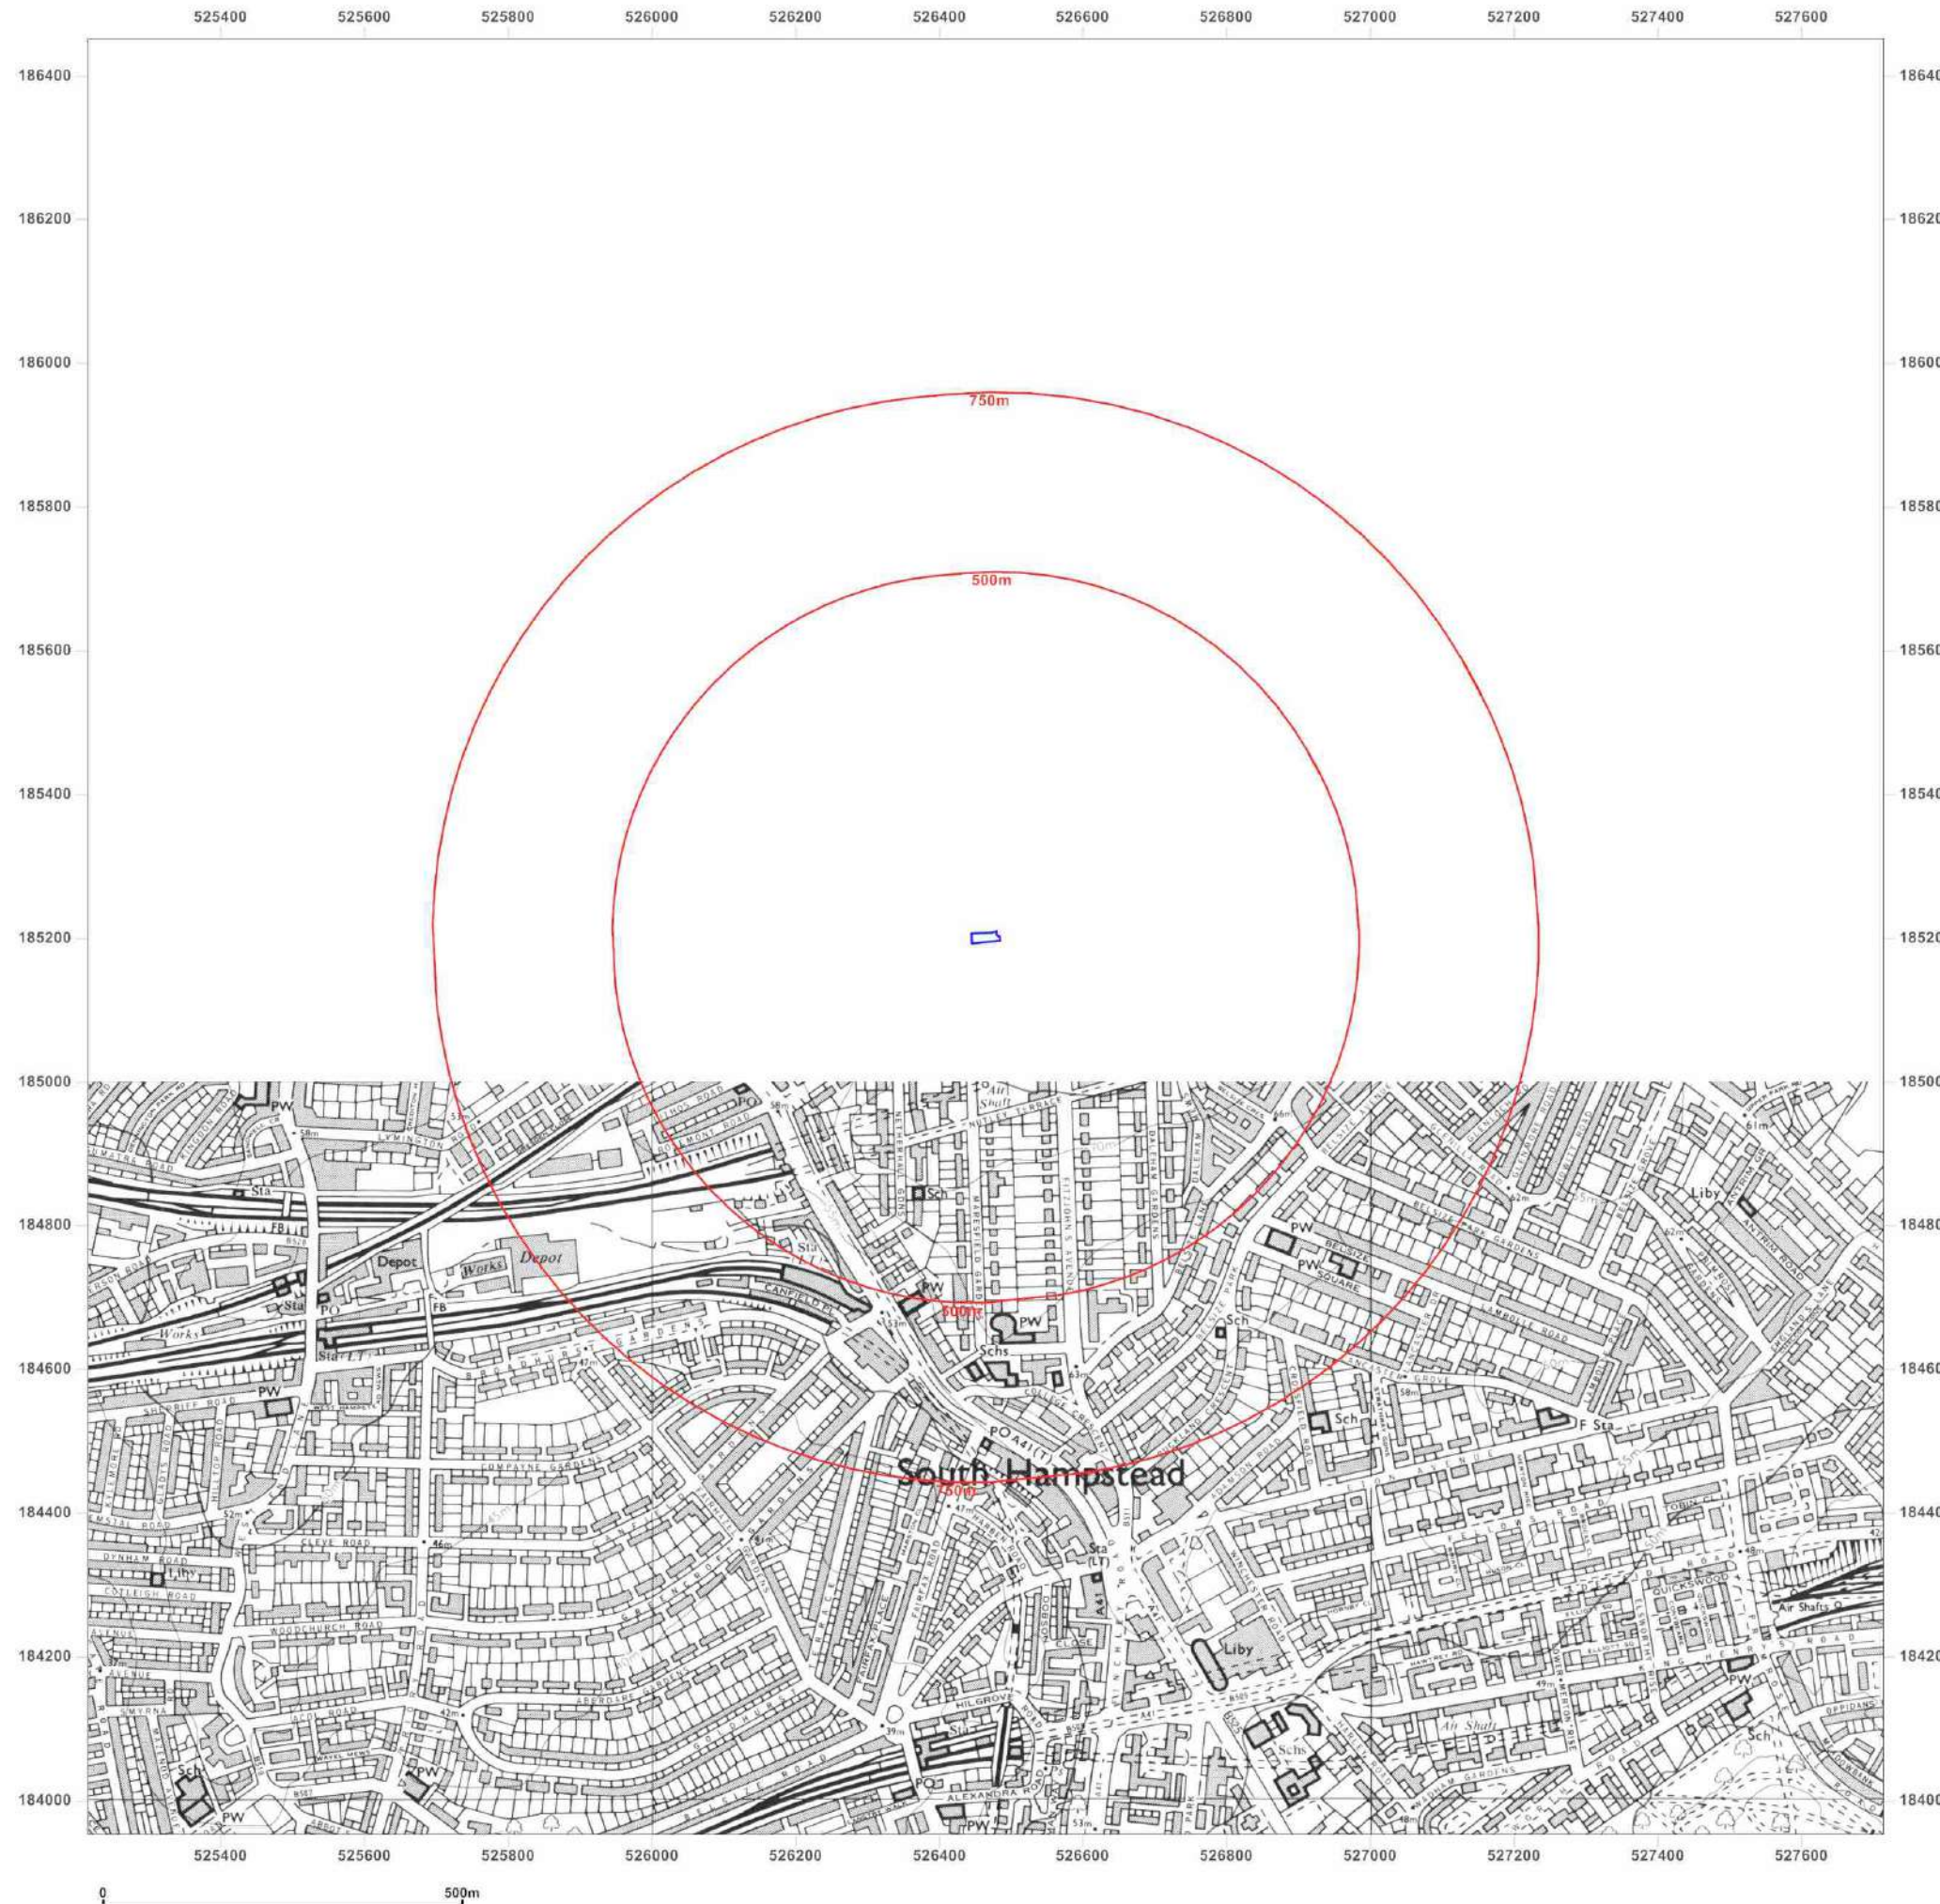

Site Details:

72, MARESFIELD GARDENS,
LONDON, NW3 5TD

Client Ref: P170J1222-1
Report Ref: HMD-377-4326250
Grid Ref: 526464, 185201

Map Name: National Grid

Map date: 1989

Scale: 1:10,000

Printed at: 1:10,000

Surveyed 1987
Revised 1989
Edition N/A
Copyright N/A
Levelled N/A

Produced by
Groundsure Insights
T: 08444 159000
E: info@groundsure.com
W: www.groundsure.com

© Crown copyright and database rights 2015 Ordnance Survey 100035207

Production date: 05 October 2017

To view map legend click here [Legend](#)