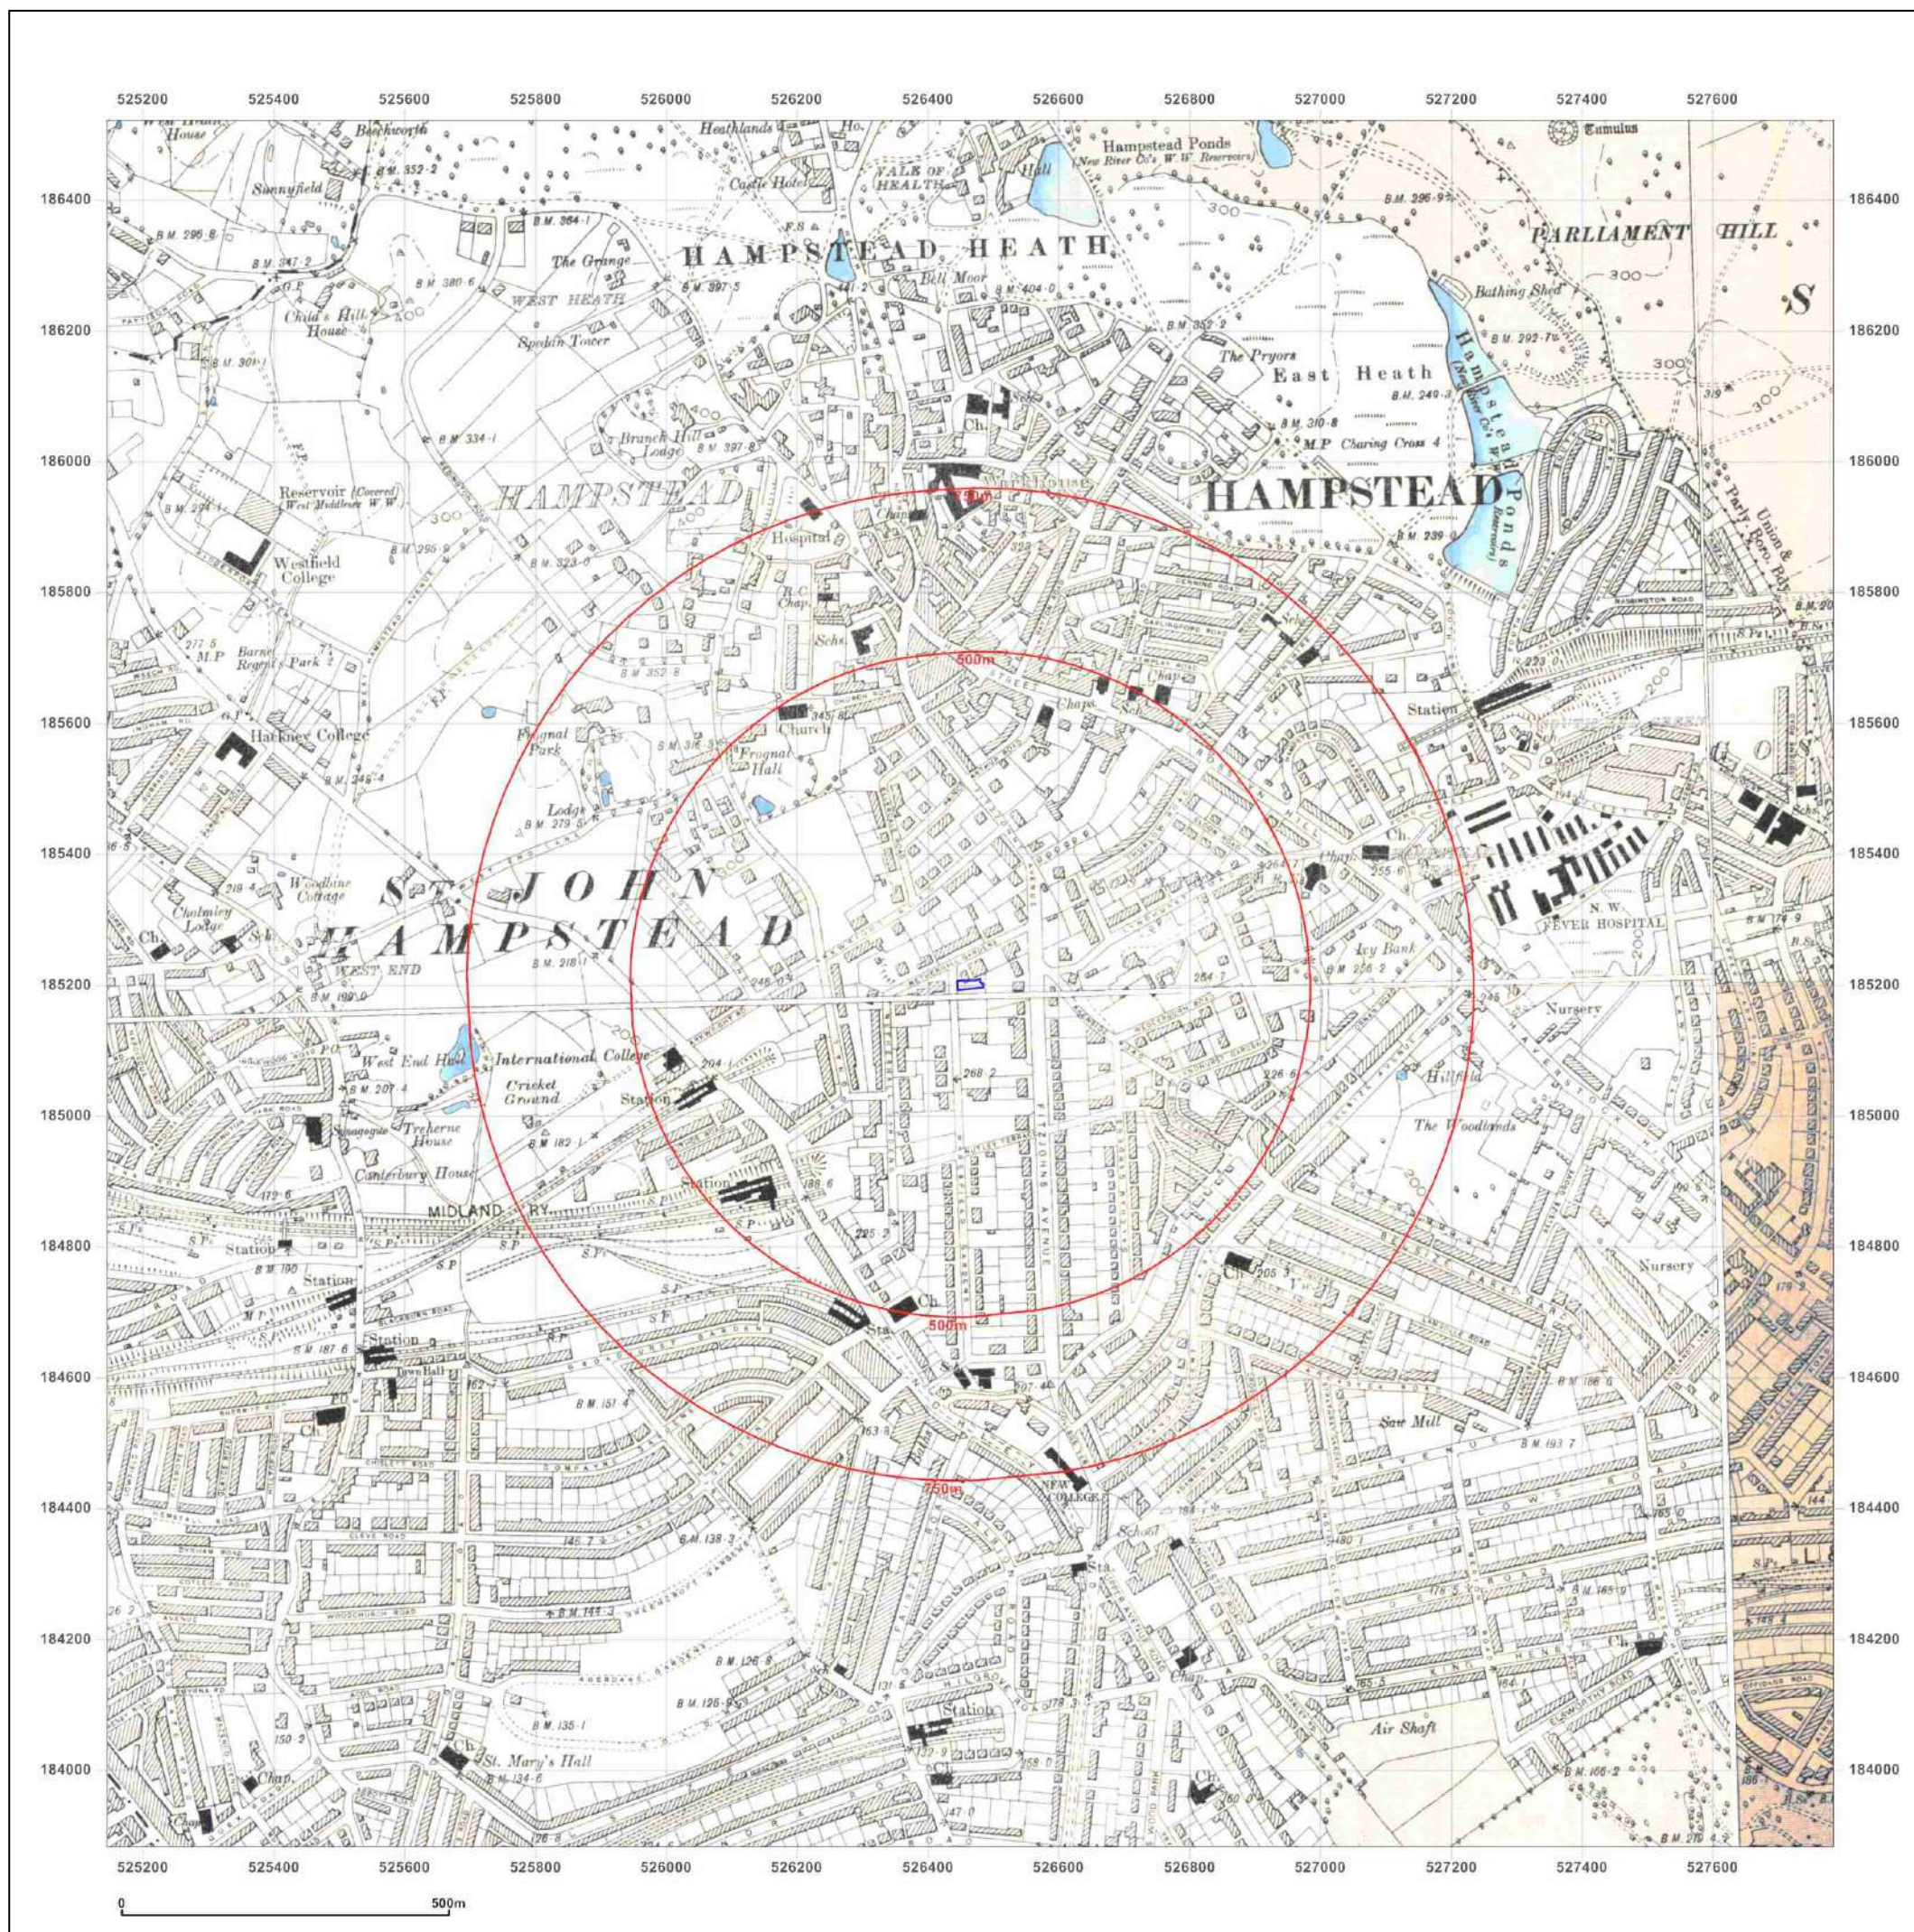

**Site Details:**

72, MARESFIELD GARDENS,  
LONDON, NW3 5TD

**Client Ref:** P170J1222-1  
**Report Ref:** HMD-377-4326250  
**Grid Ref:** 526464, 185201

**Map Name:** County Series

**Map date:** 1894

**Scale:** 1:10,560

**Site Details:**

72, MARESFIELD GARDENS,  
LONDON, NW3 5TD

**Client Ref:** P170J1222-1  
**Report Ref:** HMD-377-4326250  
**Grid Ref:** 526464, 185201

**Map Name:** County Series

**Map date:** 1896

**Scale:** 1:10,560

**Map Name:** County Series

**Map date:** 1920

**Scale:** 1:10,560

**Printed at:** 1:10,560

Surveyed 1865  
Revised 1920  
Edition N/A  
Copyright N/A  
Levelled N/A

Surveyed 1869  
Revised 1919  
Edition 1920  
Copyright N/A  
Levelled 1913