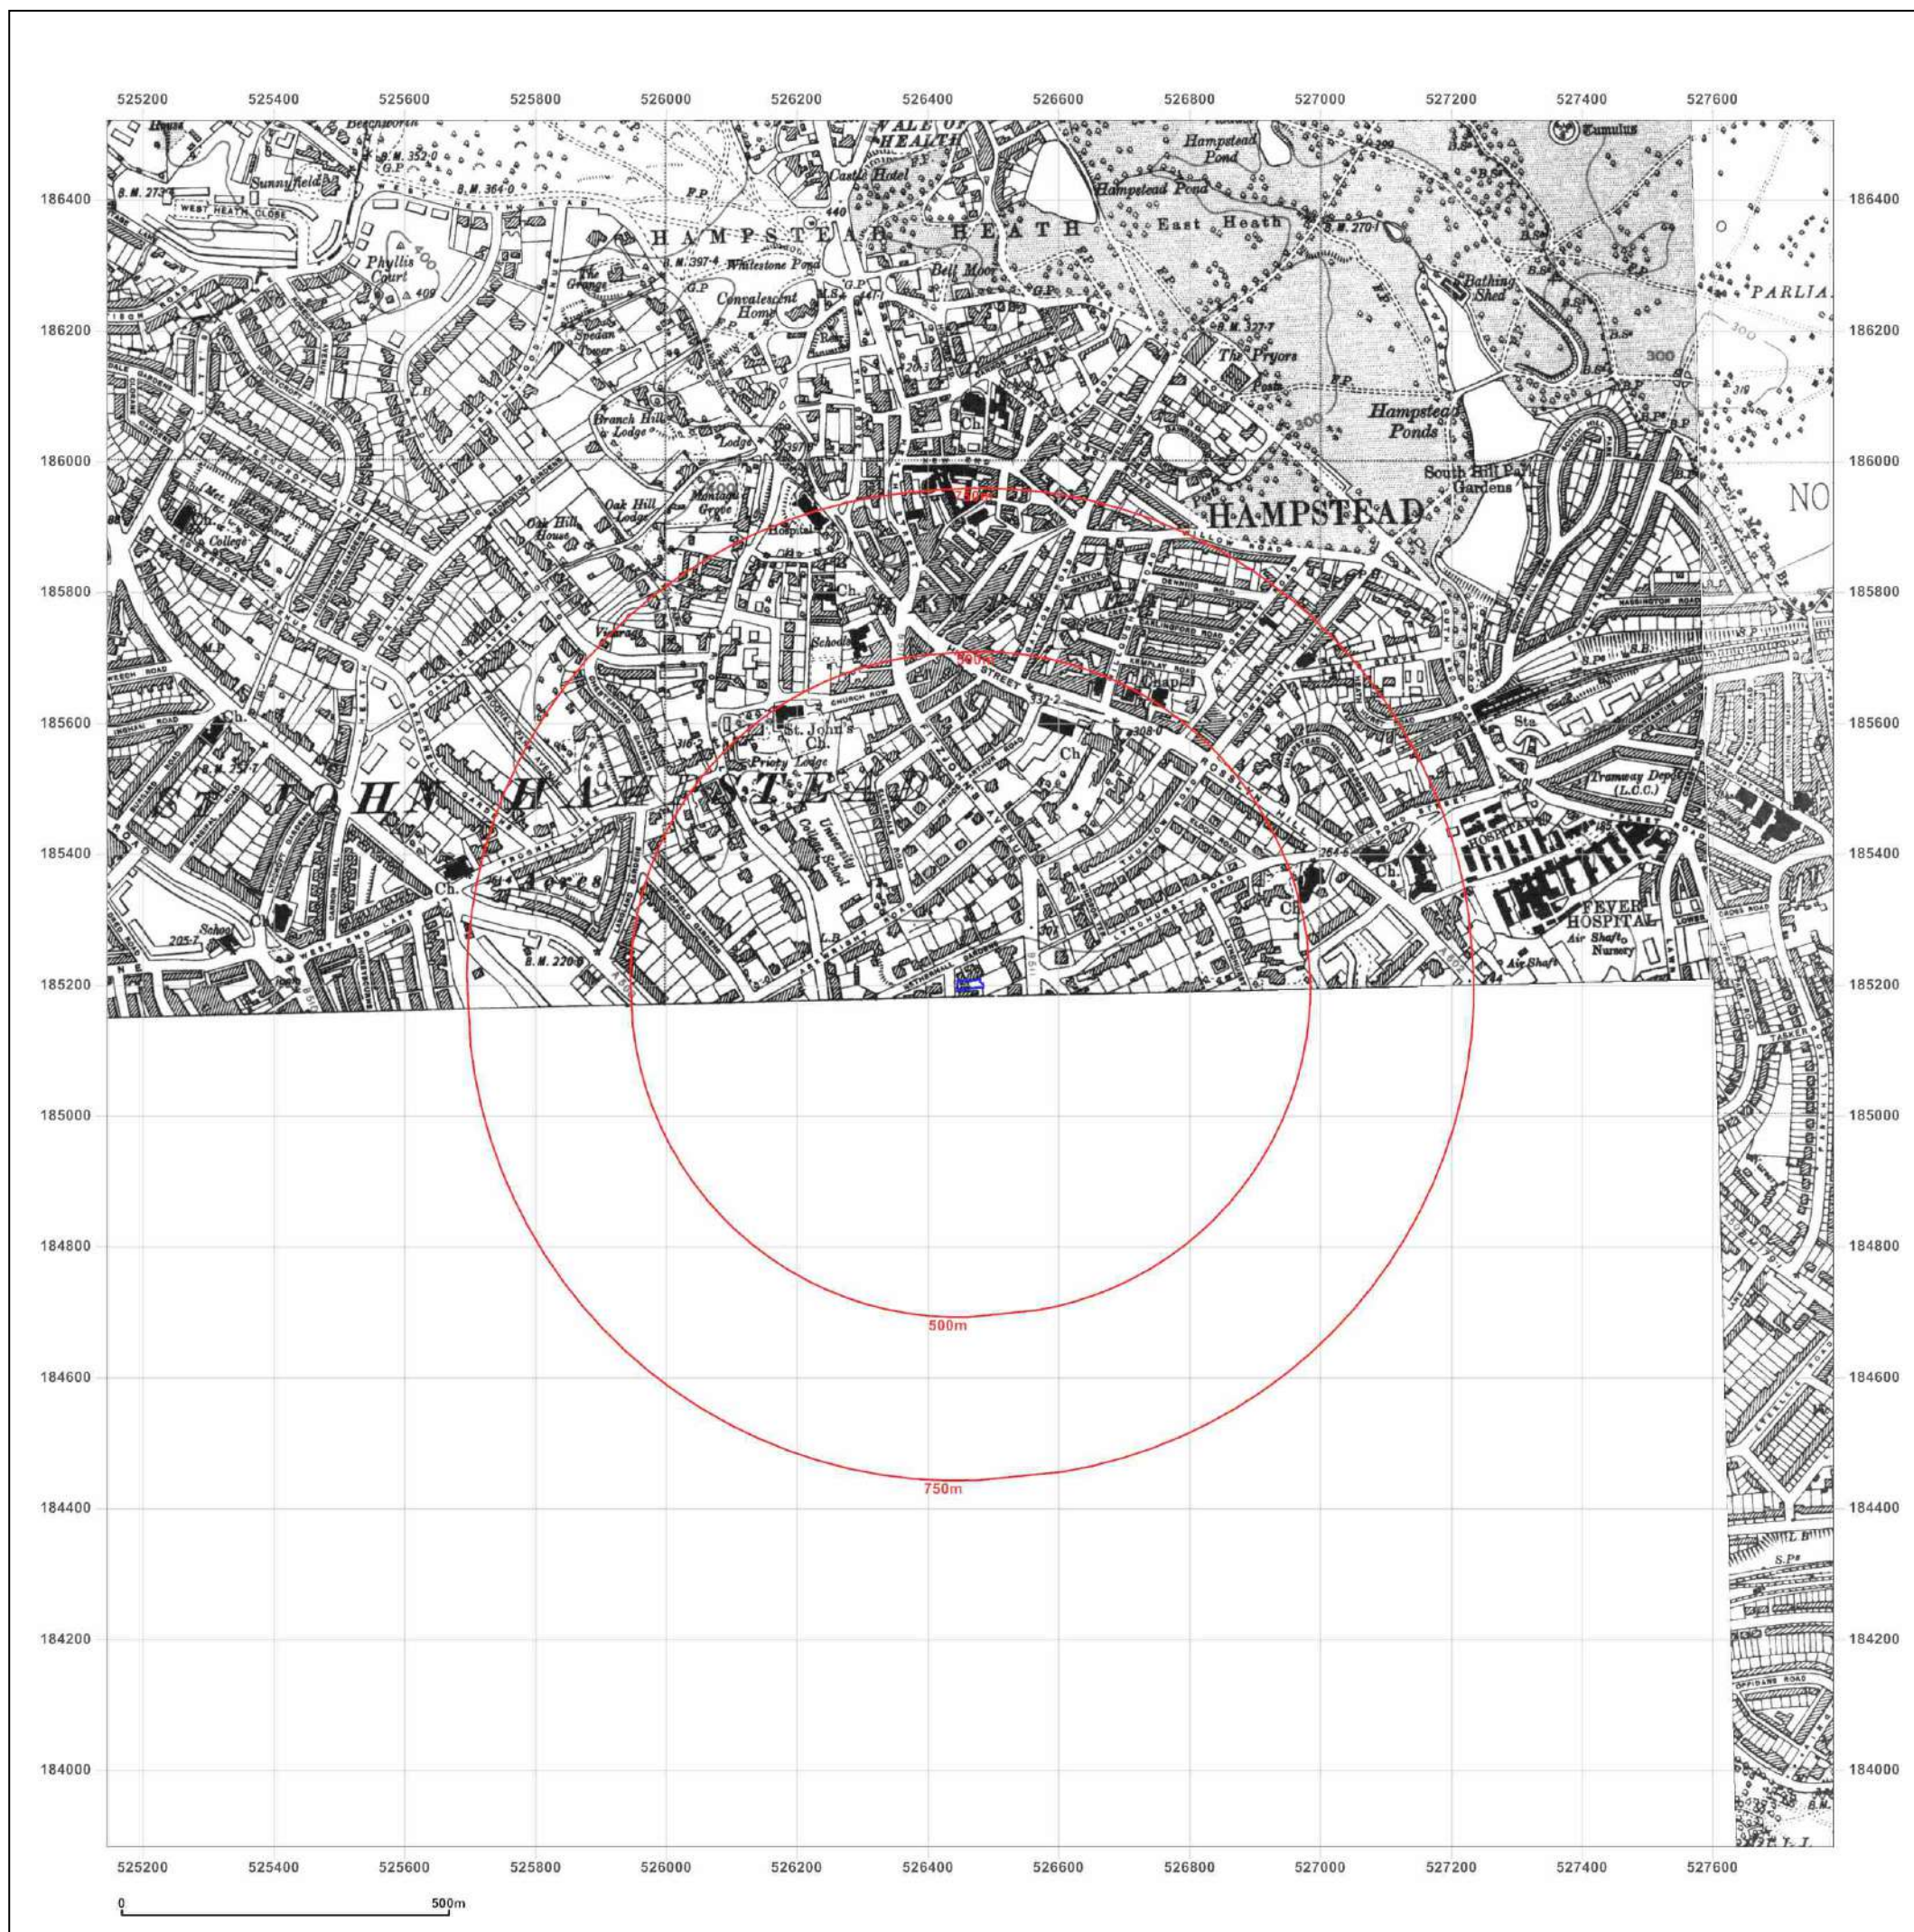

Site Details:

72, MARESFIELD GARDENS,
LONDON, NW3 5TD

Client Ref: P170J1222-1
Report Ref: HMD-377-4326250
Grid Ref: 526464, 185201

Map Name: County Series

Map date: 1938

Scale: 1:10,560

Printed at: 1:10,560

Surveyed 1865
Revised 1938
Edition N/A
Copyright N/A
Levelled 1913

Surveyed 1869
Revised 1938
Edition N/A
Copyright N/A
Levelled N/A

Surveyed 1872
Revised 1938
Edition N/A
Copyright N/A
Levelled N/A

Produced by
Groundsure Insights
T: 08444 159000
E: info@groundsure.com
W: www.groundsure.com