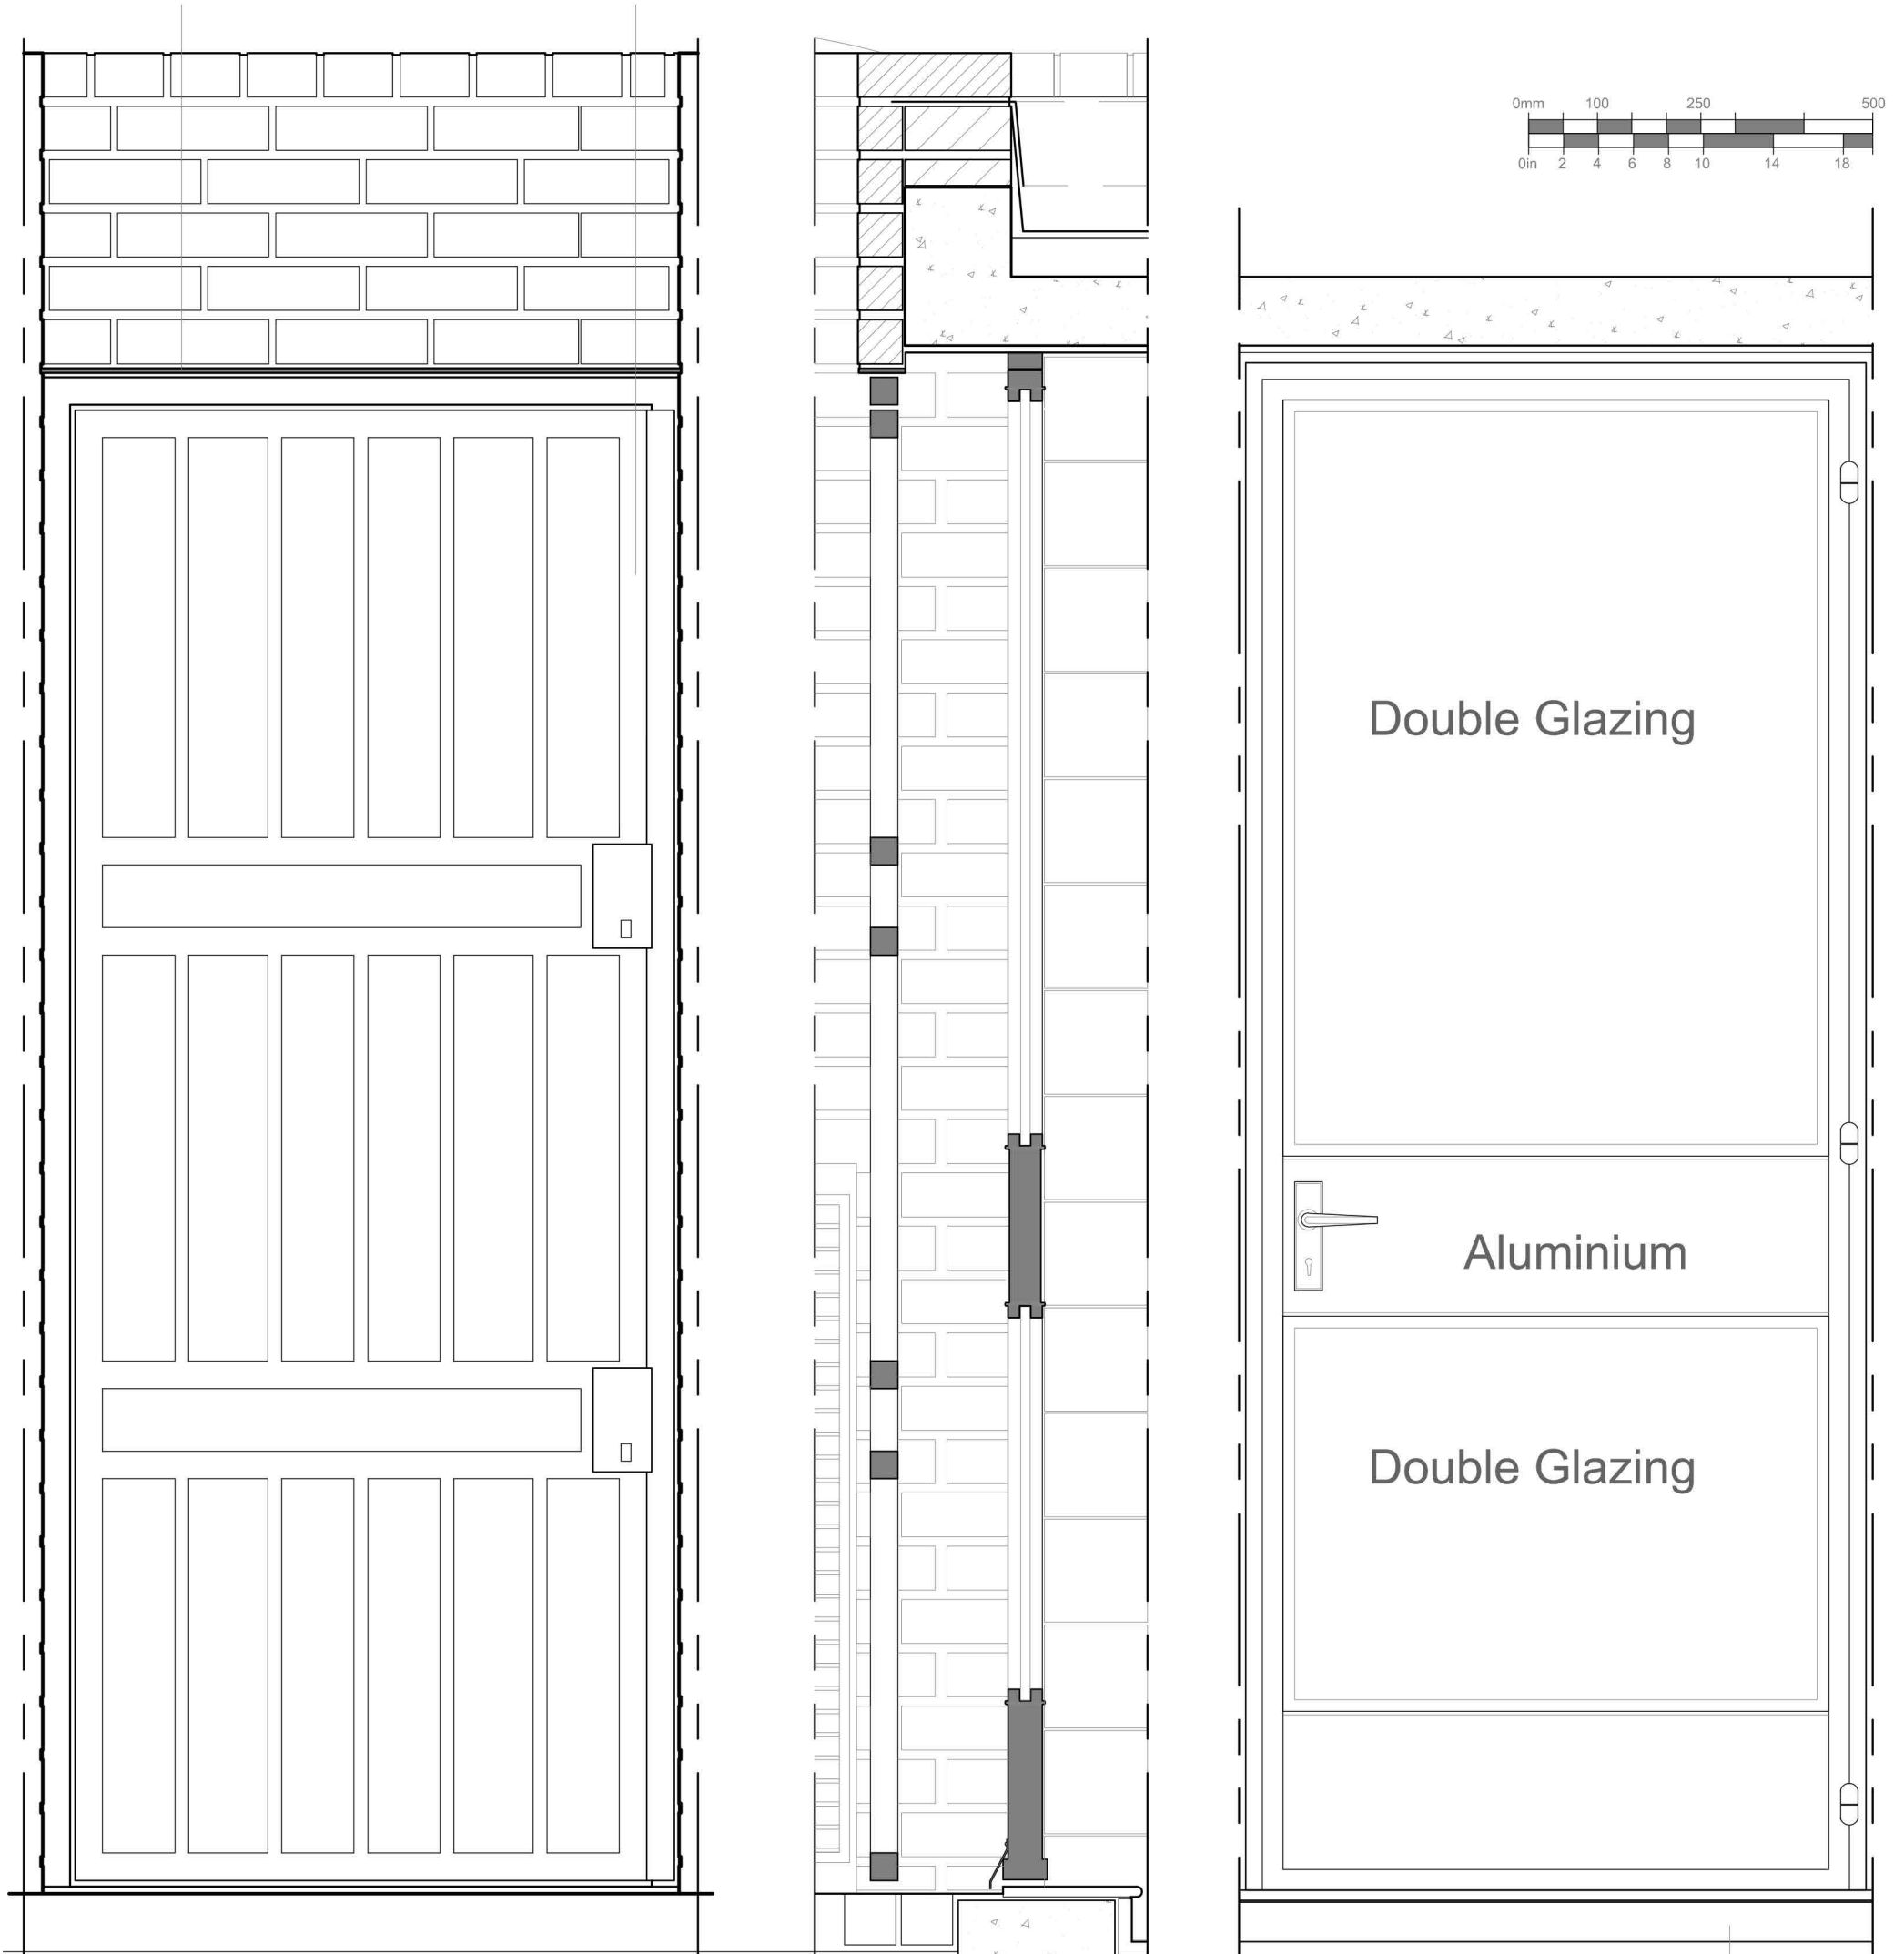

Steel lintel
7mm

Aluminium

Stair with White
Sicilian Marble