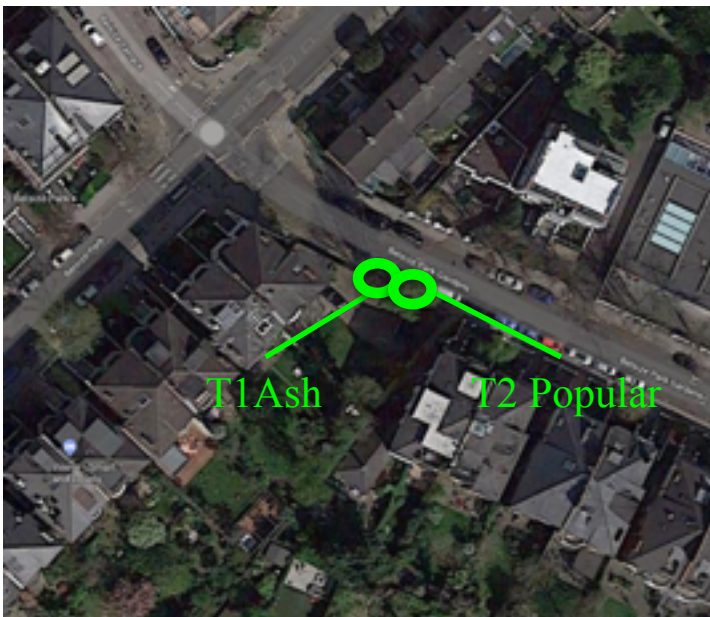

T1 - Ash tree to have a crown reduction by 25% and dead-wood. Photo above

T2 - Poplar reduce by 40% as show on the photo on the left.