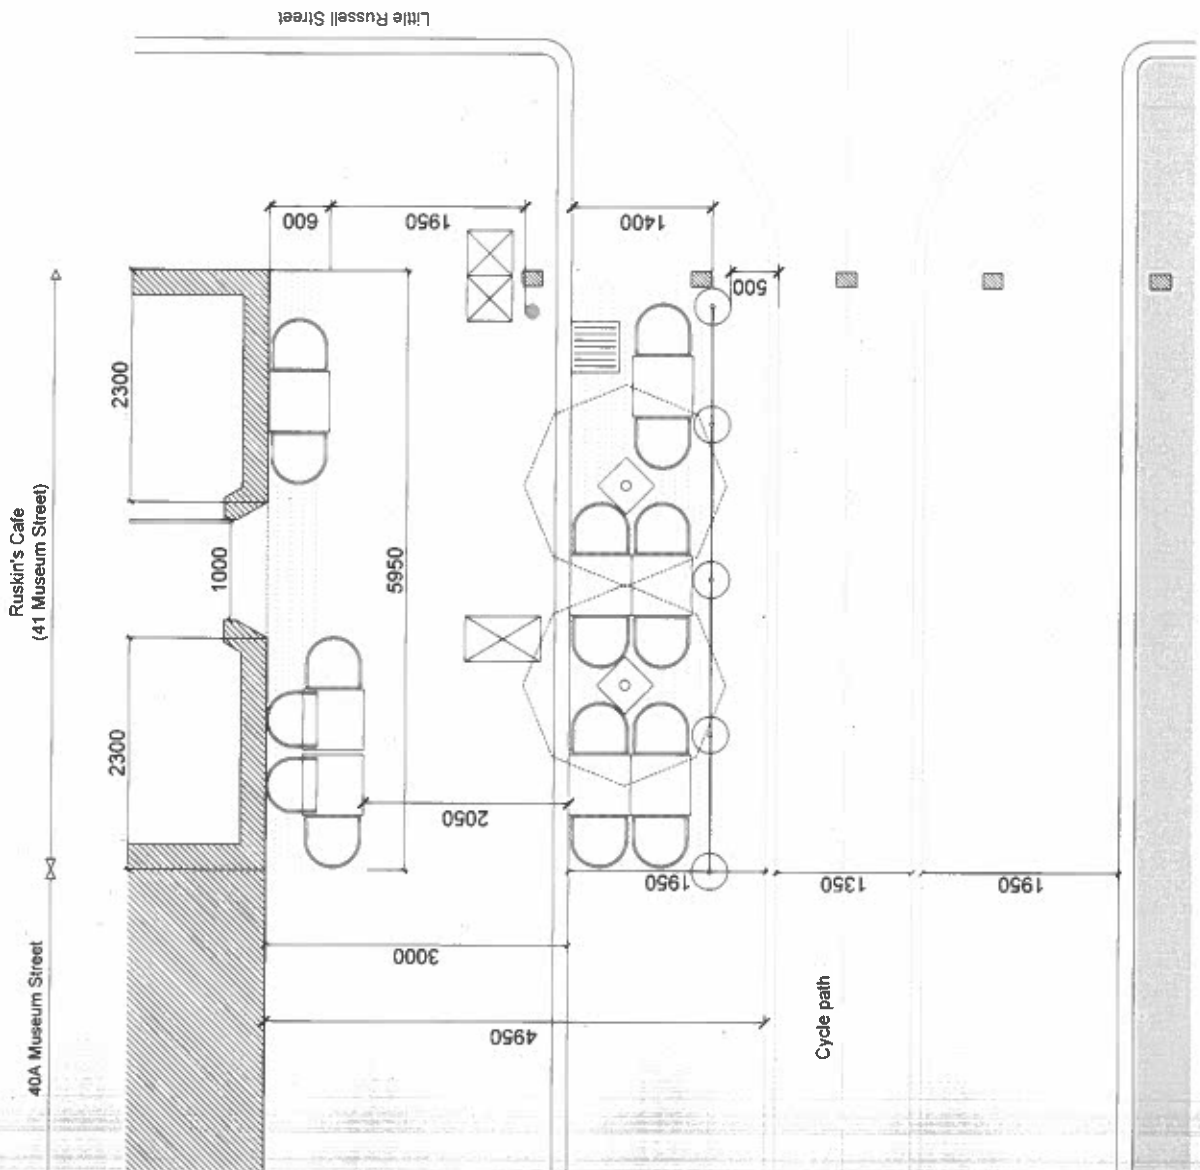

Key

Client: New Dining
Rev: 01
Date: 18/11/16
Drawn: [Signature]
Checked: [Signature]
Date: 18/11/16

Cooley Architecture

127 Abchurch Lane
London EC4A 3DF
Tel: 020 3176 4481
Email: info@cooleyarch.co.uk

Mr Zahir Ibrahim
Ruskin's Cafe - Seating Plan
41 Museum Street, London, WC1A 1LJ

Proposed External Seating Plan

Drawn by:	DAZ	Checked:	RC
Date:	17/11/16	Date:	17/11/16
Scale:	1:50	Scale:	1:50
Drawn No:	910 - SK XX02	Drawn No:	910 - SK XX02

Revised Final Plan