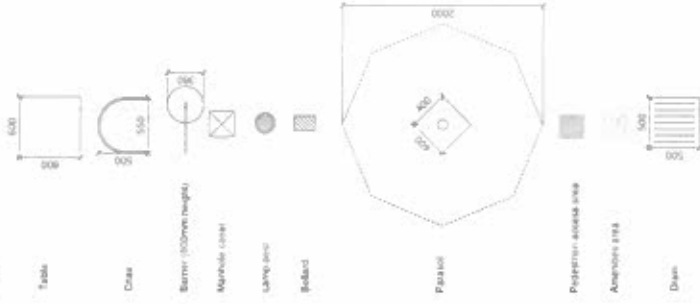

Key

Client: New Dining
Rev: 01
Date: 18/11/16
Drawn: [Signature]
Checked: [Signature]
Date: 18/11/16

Cooley Architecture

127 Abchurch Lane
London EC4A 3DF
Tel: 020 3176 4481
Email: info@cooleyarch.co.uk

Mr Zahir Ibrahim
Ruskin's Cafe - Seating Plan
41 Museum Street, London, WC1A 1LJ

Proposed External Seating Plan

Drawn by:	DAZ	Checked:	RC
Date:	17/11/16	Date:	17/11/16
Scale:	1:50	Scale:	1:50
Drawn No:	910 - SK XX02	Drawn No:	910 - SK XX02

Revised Final Plan