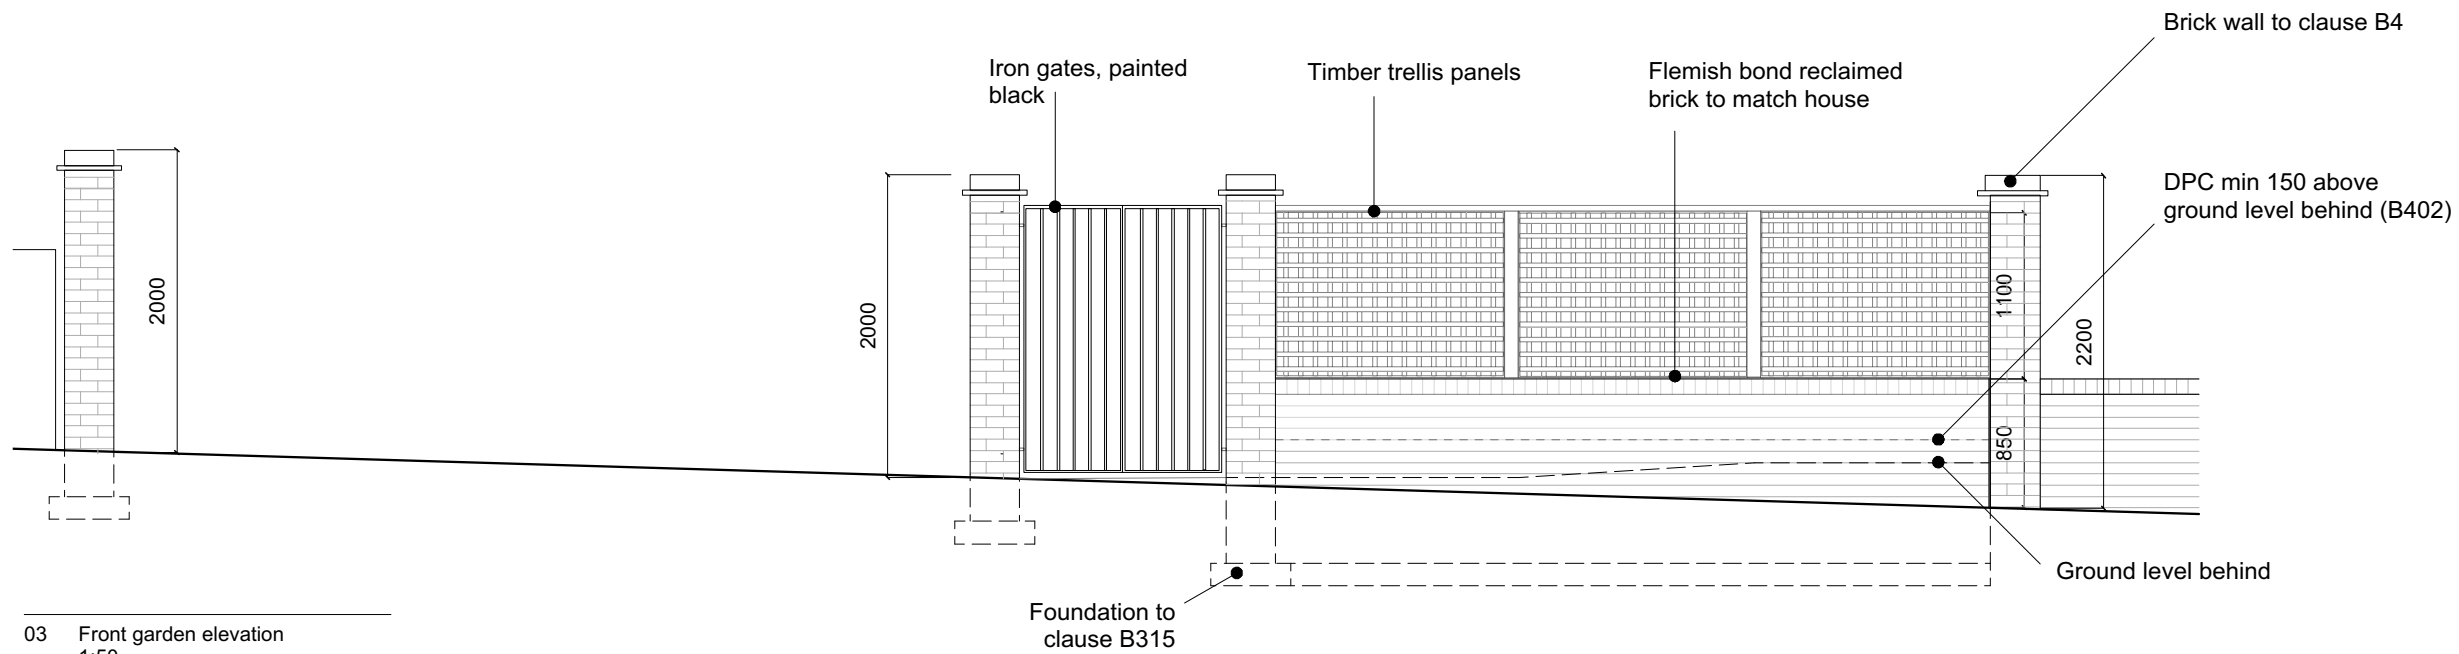

01 Front garden plan
1:50

03 Front garden elevation
1:50

Karena Batstone Design
 Call 0117 944 1004
 Mob 07767615420
 Mail info@karenabatstone.com
 View www.karenabatstone.com
 Post 21 Somerset St, Kingsdown, Bristol BS2 8LZ

Project
2 Akenside Rd

Title
Front garden

Date
07.03.18

Scale
1:50@A3

| | |
|---------|------|
| Dwg No. | Rev. |
| AR/10 | 07 |

Notes
Trellis in place of railings