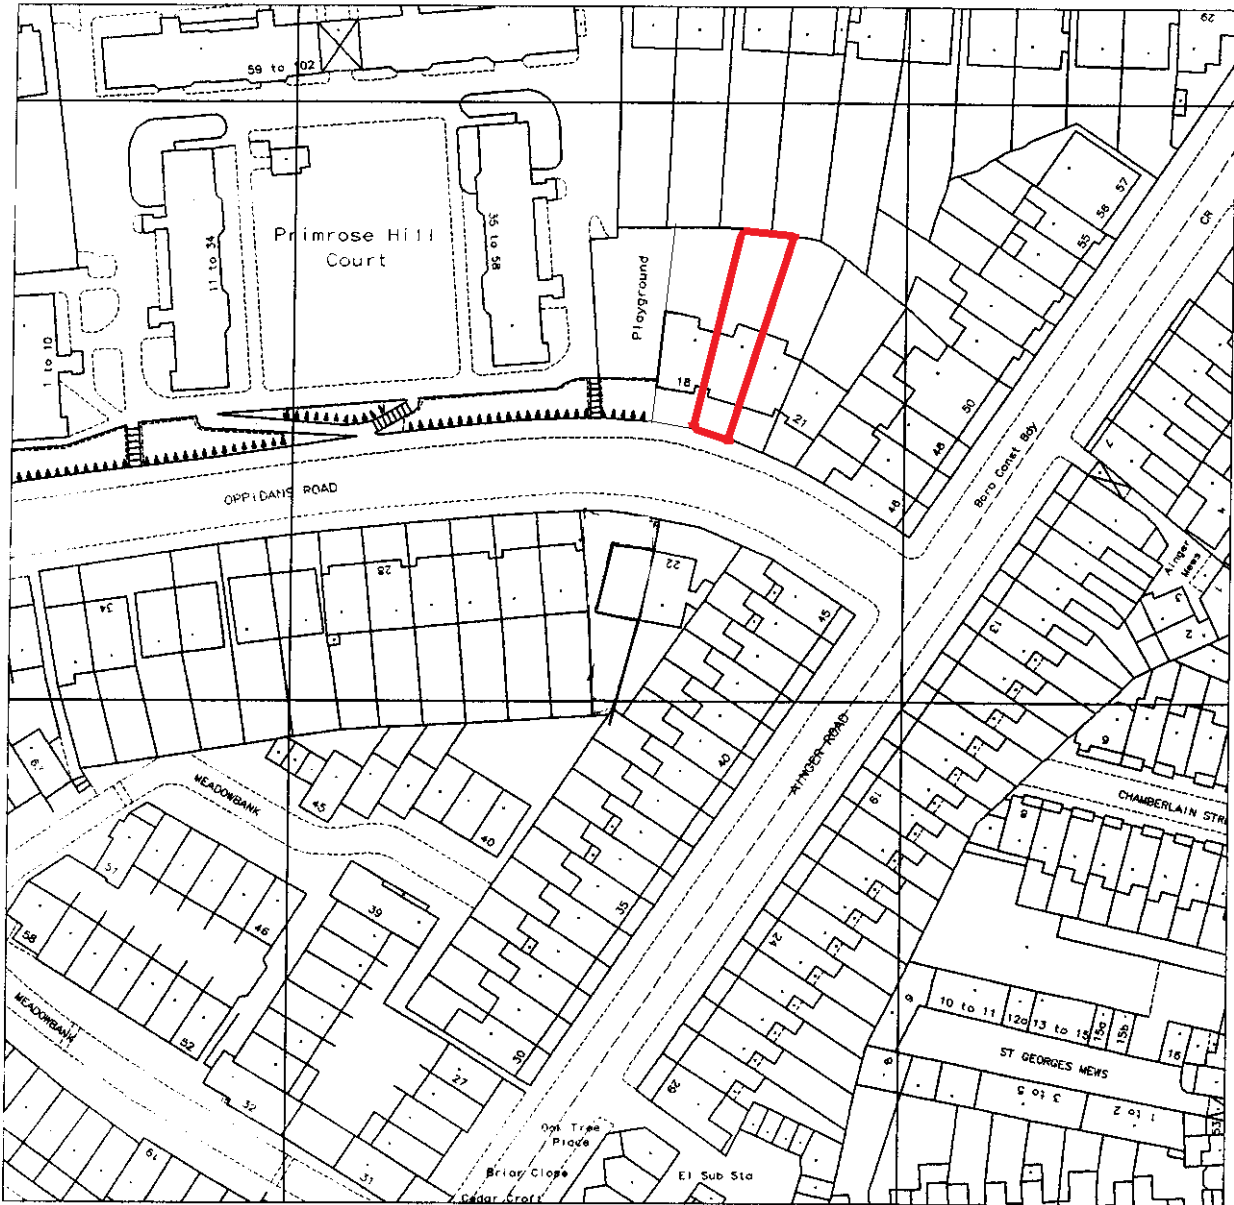

19 Oppidans Road

Produced 11 Jul 2005 from Ordnance Survey digital data and incorporating surveyed revision available at this date. © Crown Copyright 2005.

Reproduction in whole or in part is prohibited without the prior permission of Ordnance Survey.

Ordnance Survey and the OS symbol are registered trade marks and Siteplan a trade mark of Ordnance Survey, the national mapping agency of Great Britain.

Centre Coordinates: 527754 184116

National Grid sheet reference at centre of this Siteplan: TQ2784SE