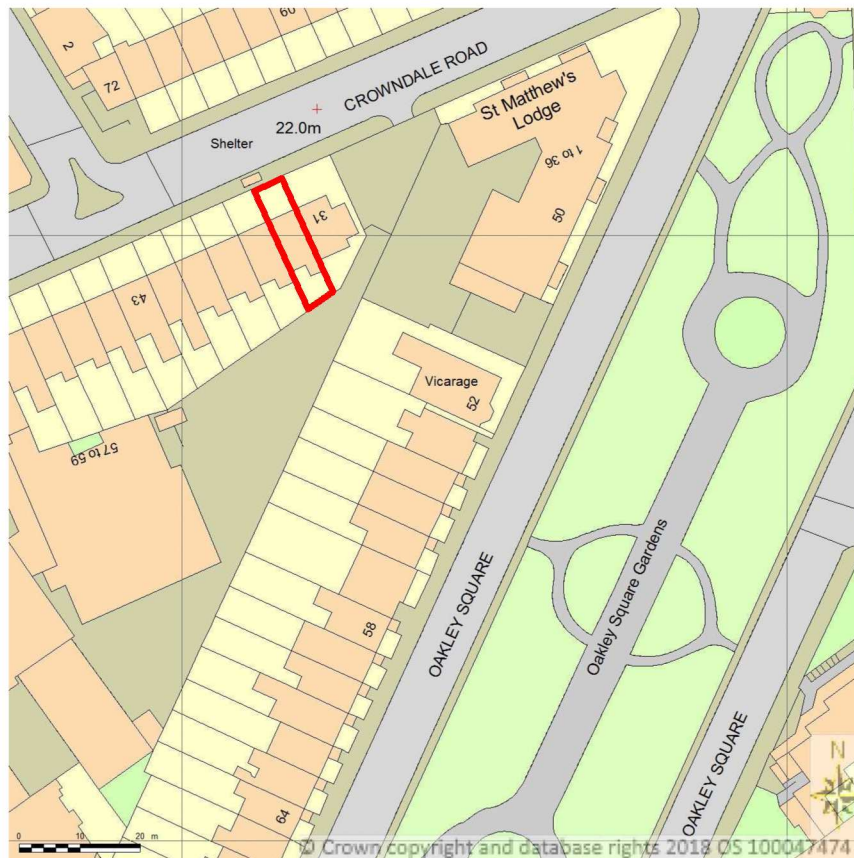

**33 CROWDALE ROAD
LONDON
NW1 1TN**

**SITE LOCATION PLAN
AREA 2 HA
SCALE 1:1250 on A4
CENTRE COORDINATES: 529342, 183367**

Supplied by Streetwise Maps Ltd
www.streetwise.net
Licence No: 100047474
22/02/2018 16:32