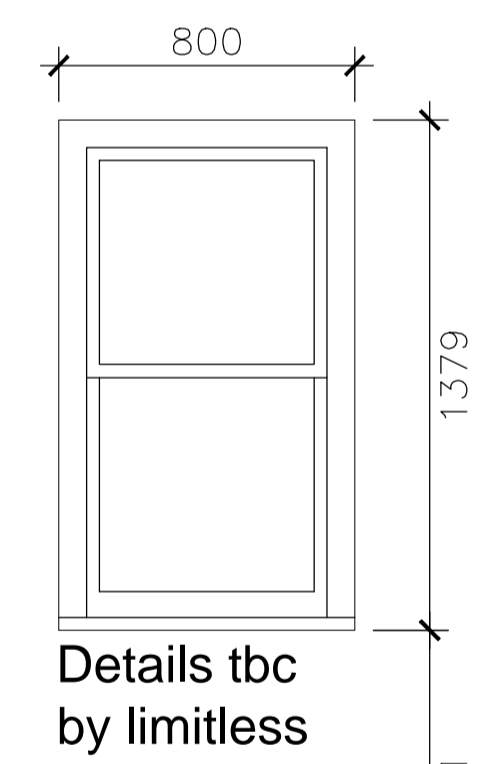

NB - As a general rule we will set back the windows 100mm from the external face of the facade
 - All dims to be confirmed on site

40 Timber Frame Heritage style
 single hung non bar sash
 window - Triple Glazed

- Stork sash windows or Heritage windows or similar approved
- Window type
- Mirror Shaft Basement

WT40-NEB
 North Elevation
 East Elevation
 Basement floor

- NEW WALL
 - NEW OPENING

- SEE DRAWING NO
 939 -301