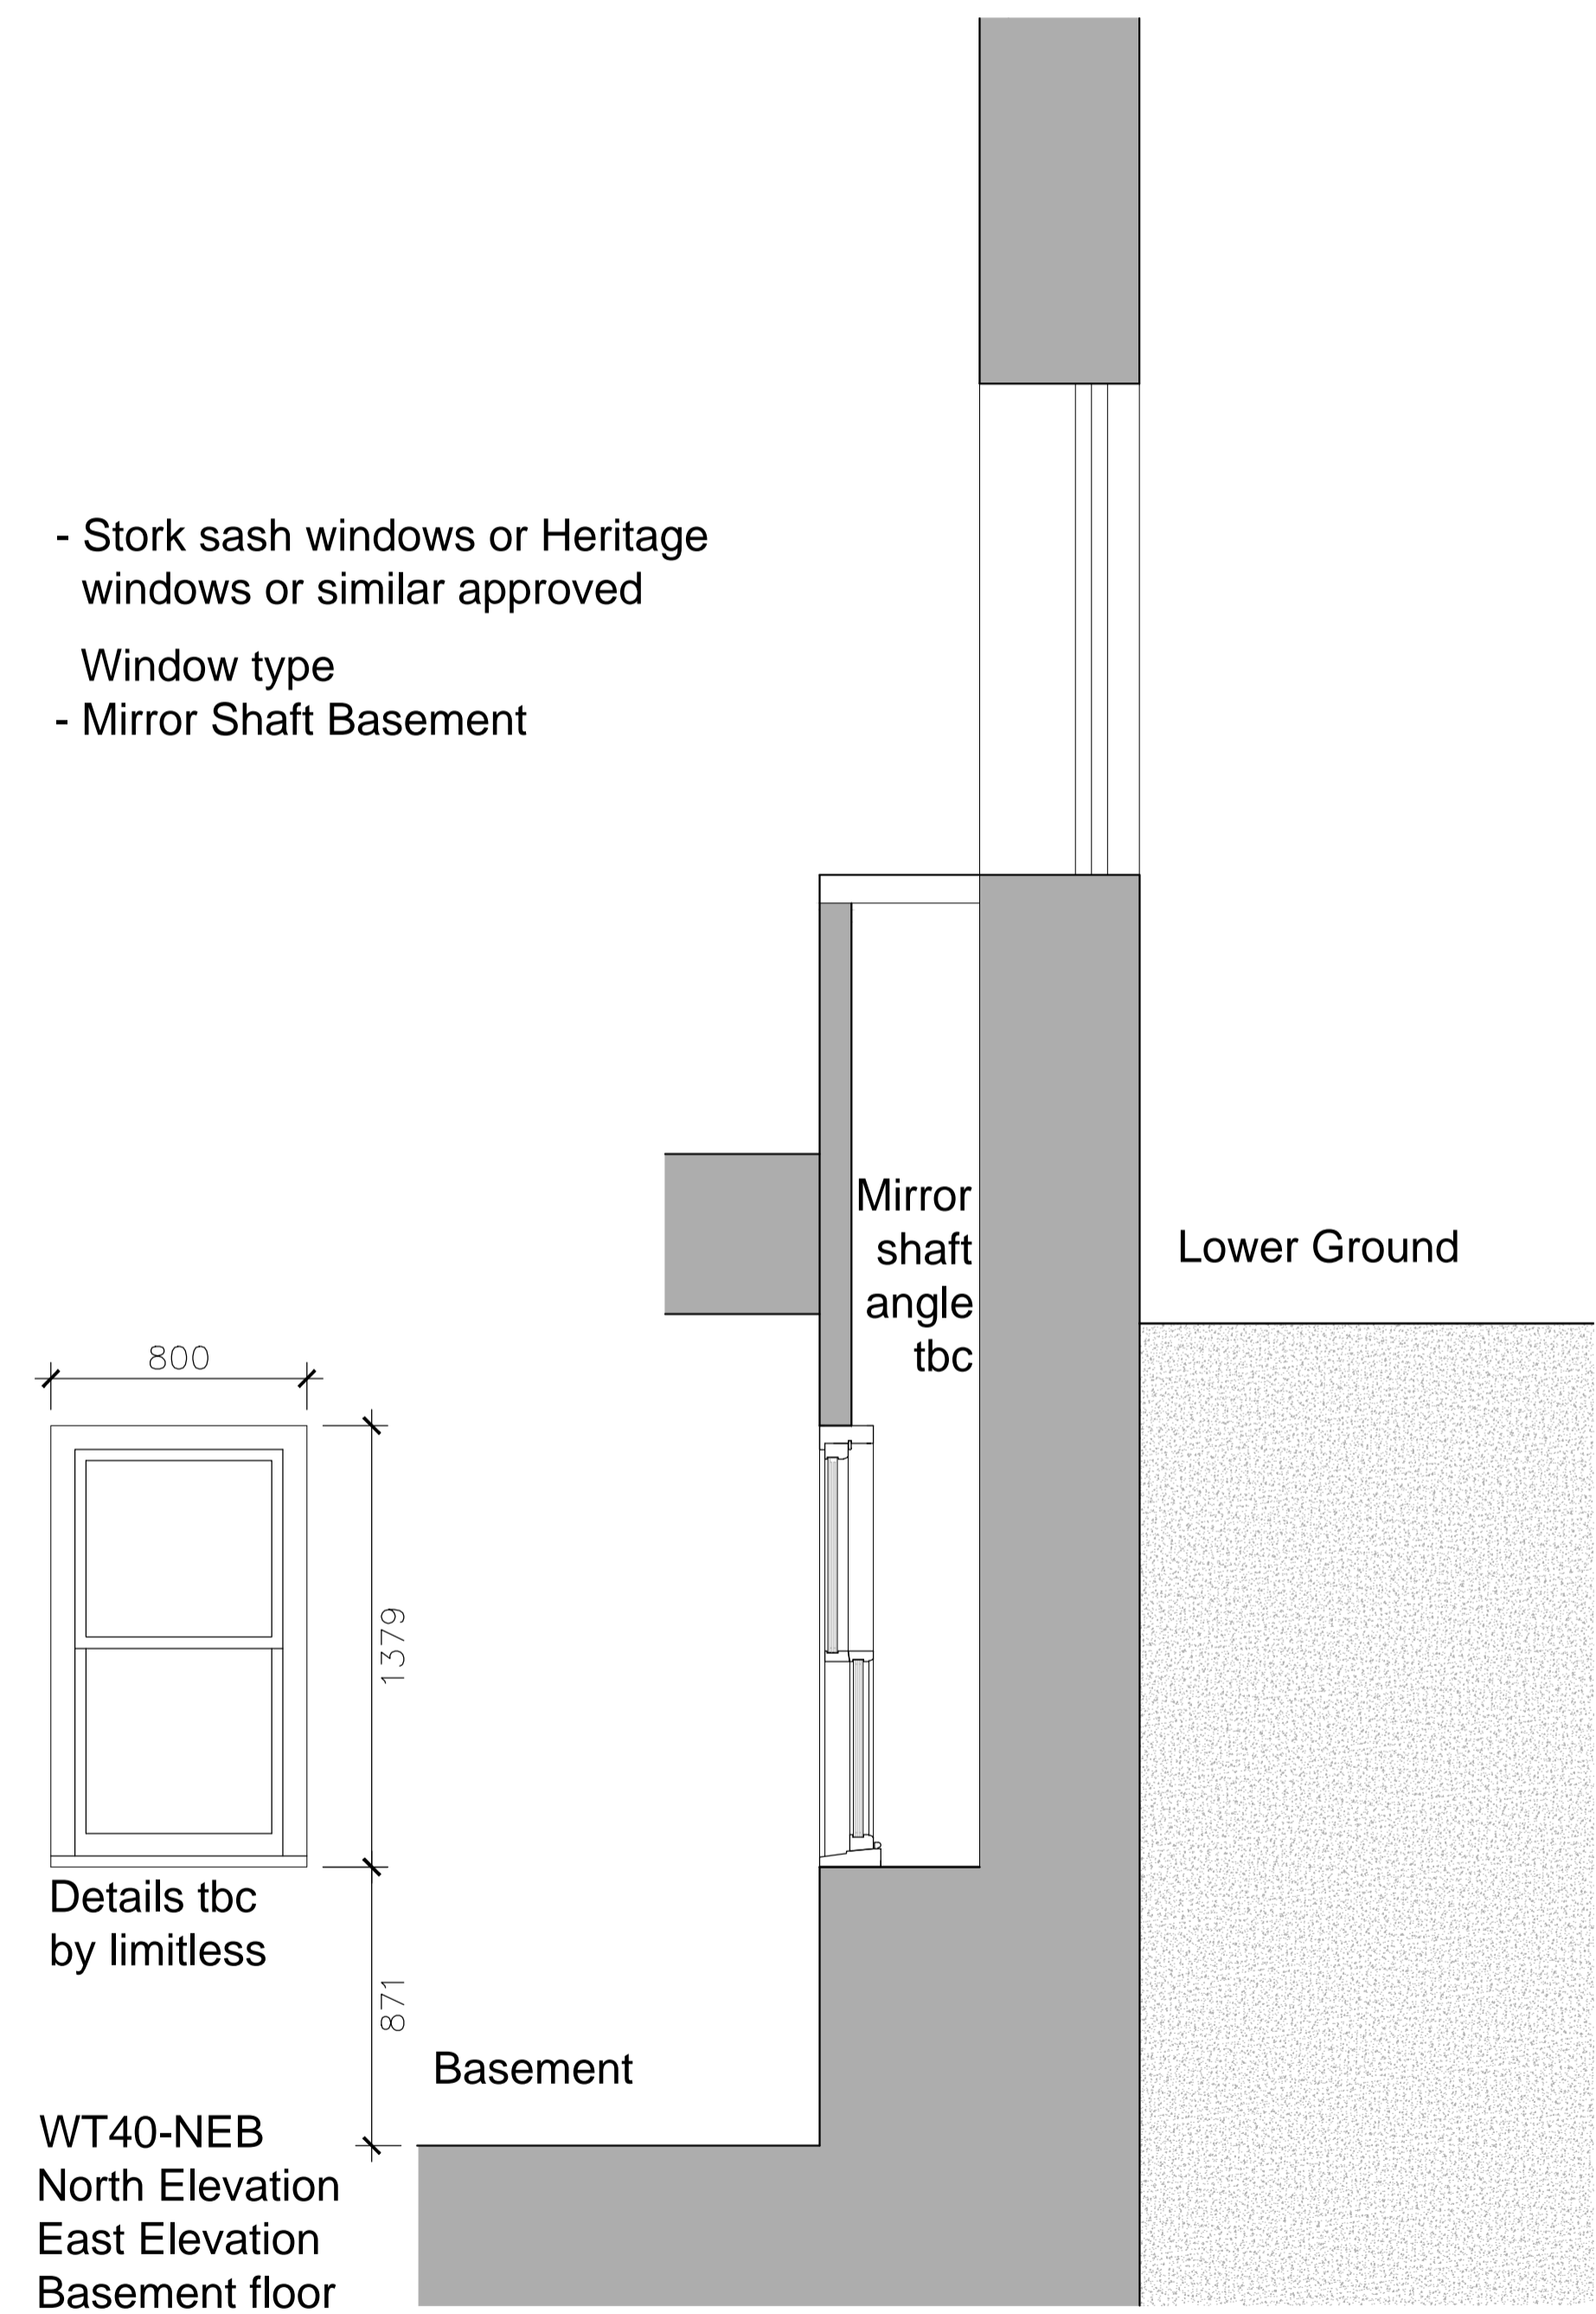

NB - As a general rule we will set back the windows 100mm from the external face of the facade
 - All dims to be confirmed on site

40 Timber Frame Heritage style
 single hung non bar sash
 window - Triple Glazed

- Stork sash windows or Heritage windows or similar approved
- Window type
- Mirror Shaft Basement

WT40-NEB
 North Elevation
 East Elevation
 Basement floor

- NEW WALL
 - NEW OPENING

- SEE DRAWING NO
 939 -301