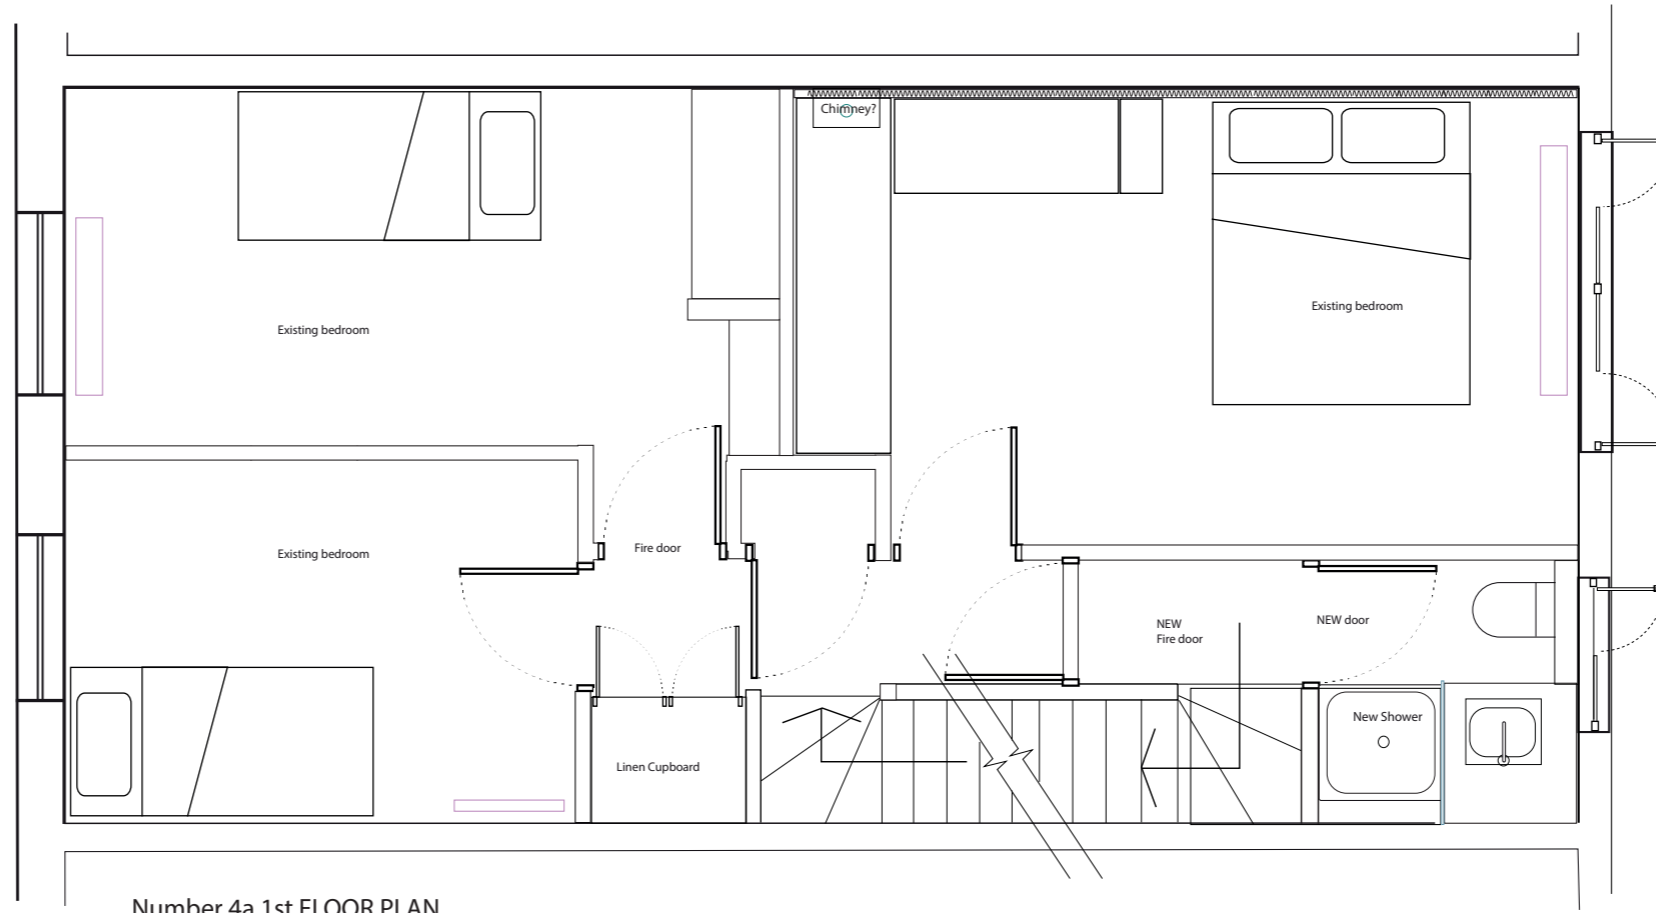

Number 4a 1st FLOOR PLAN