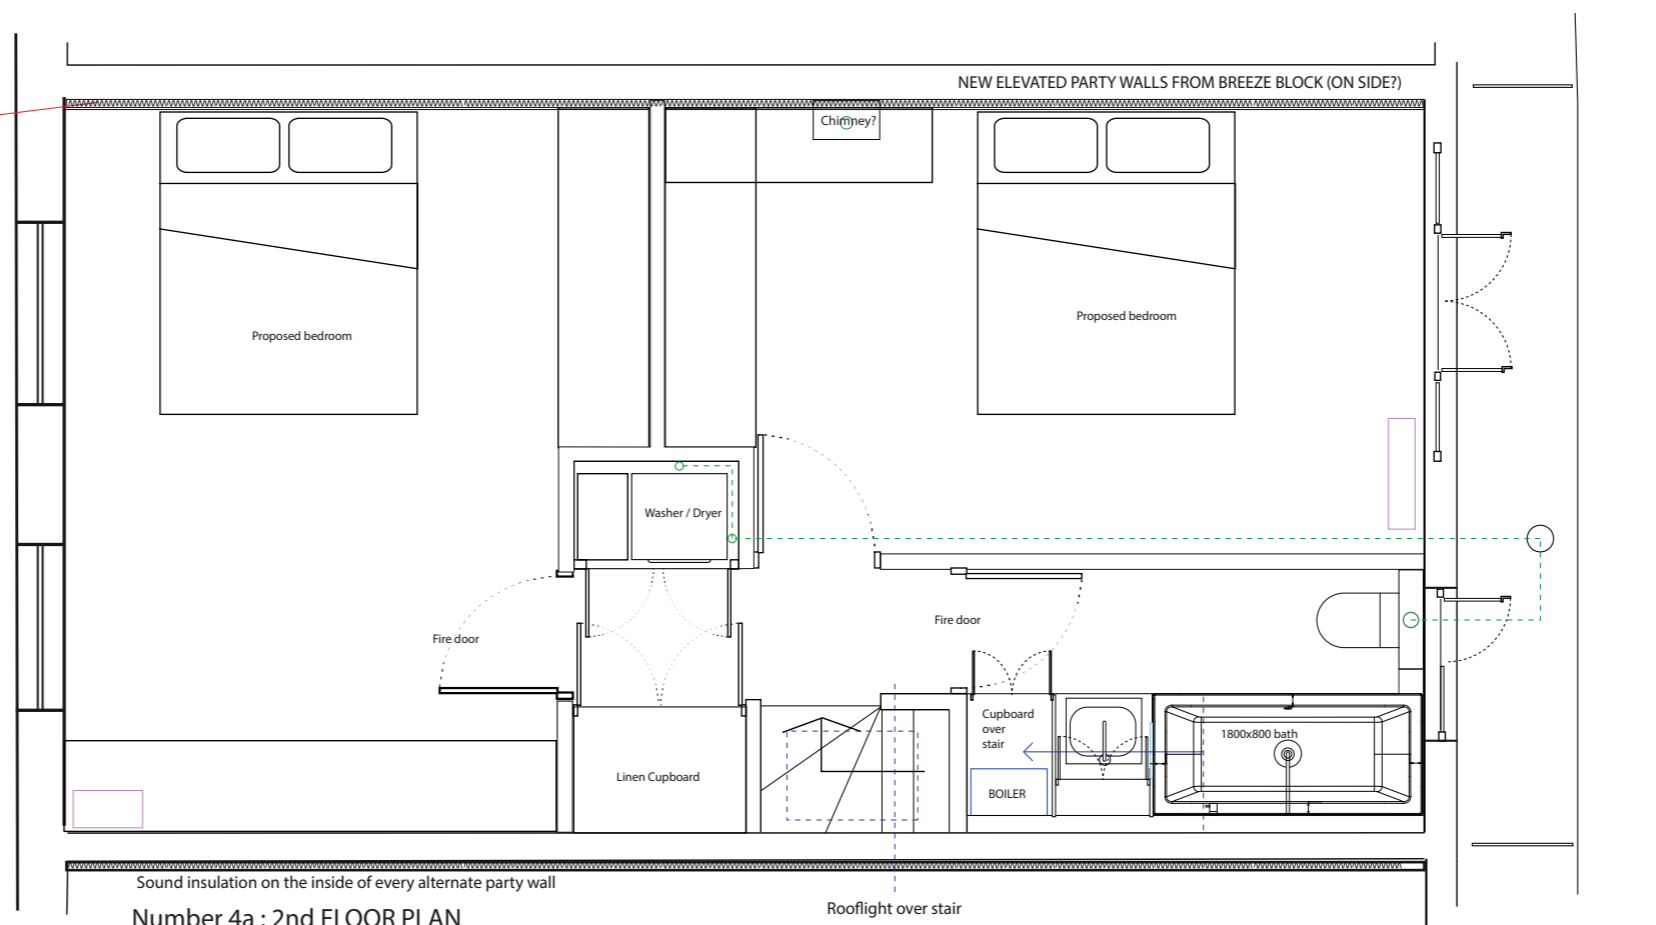

Number 4a : 2nd FLOOR PLAN