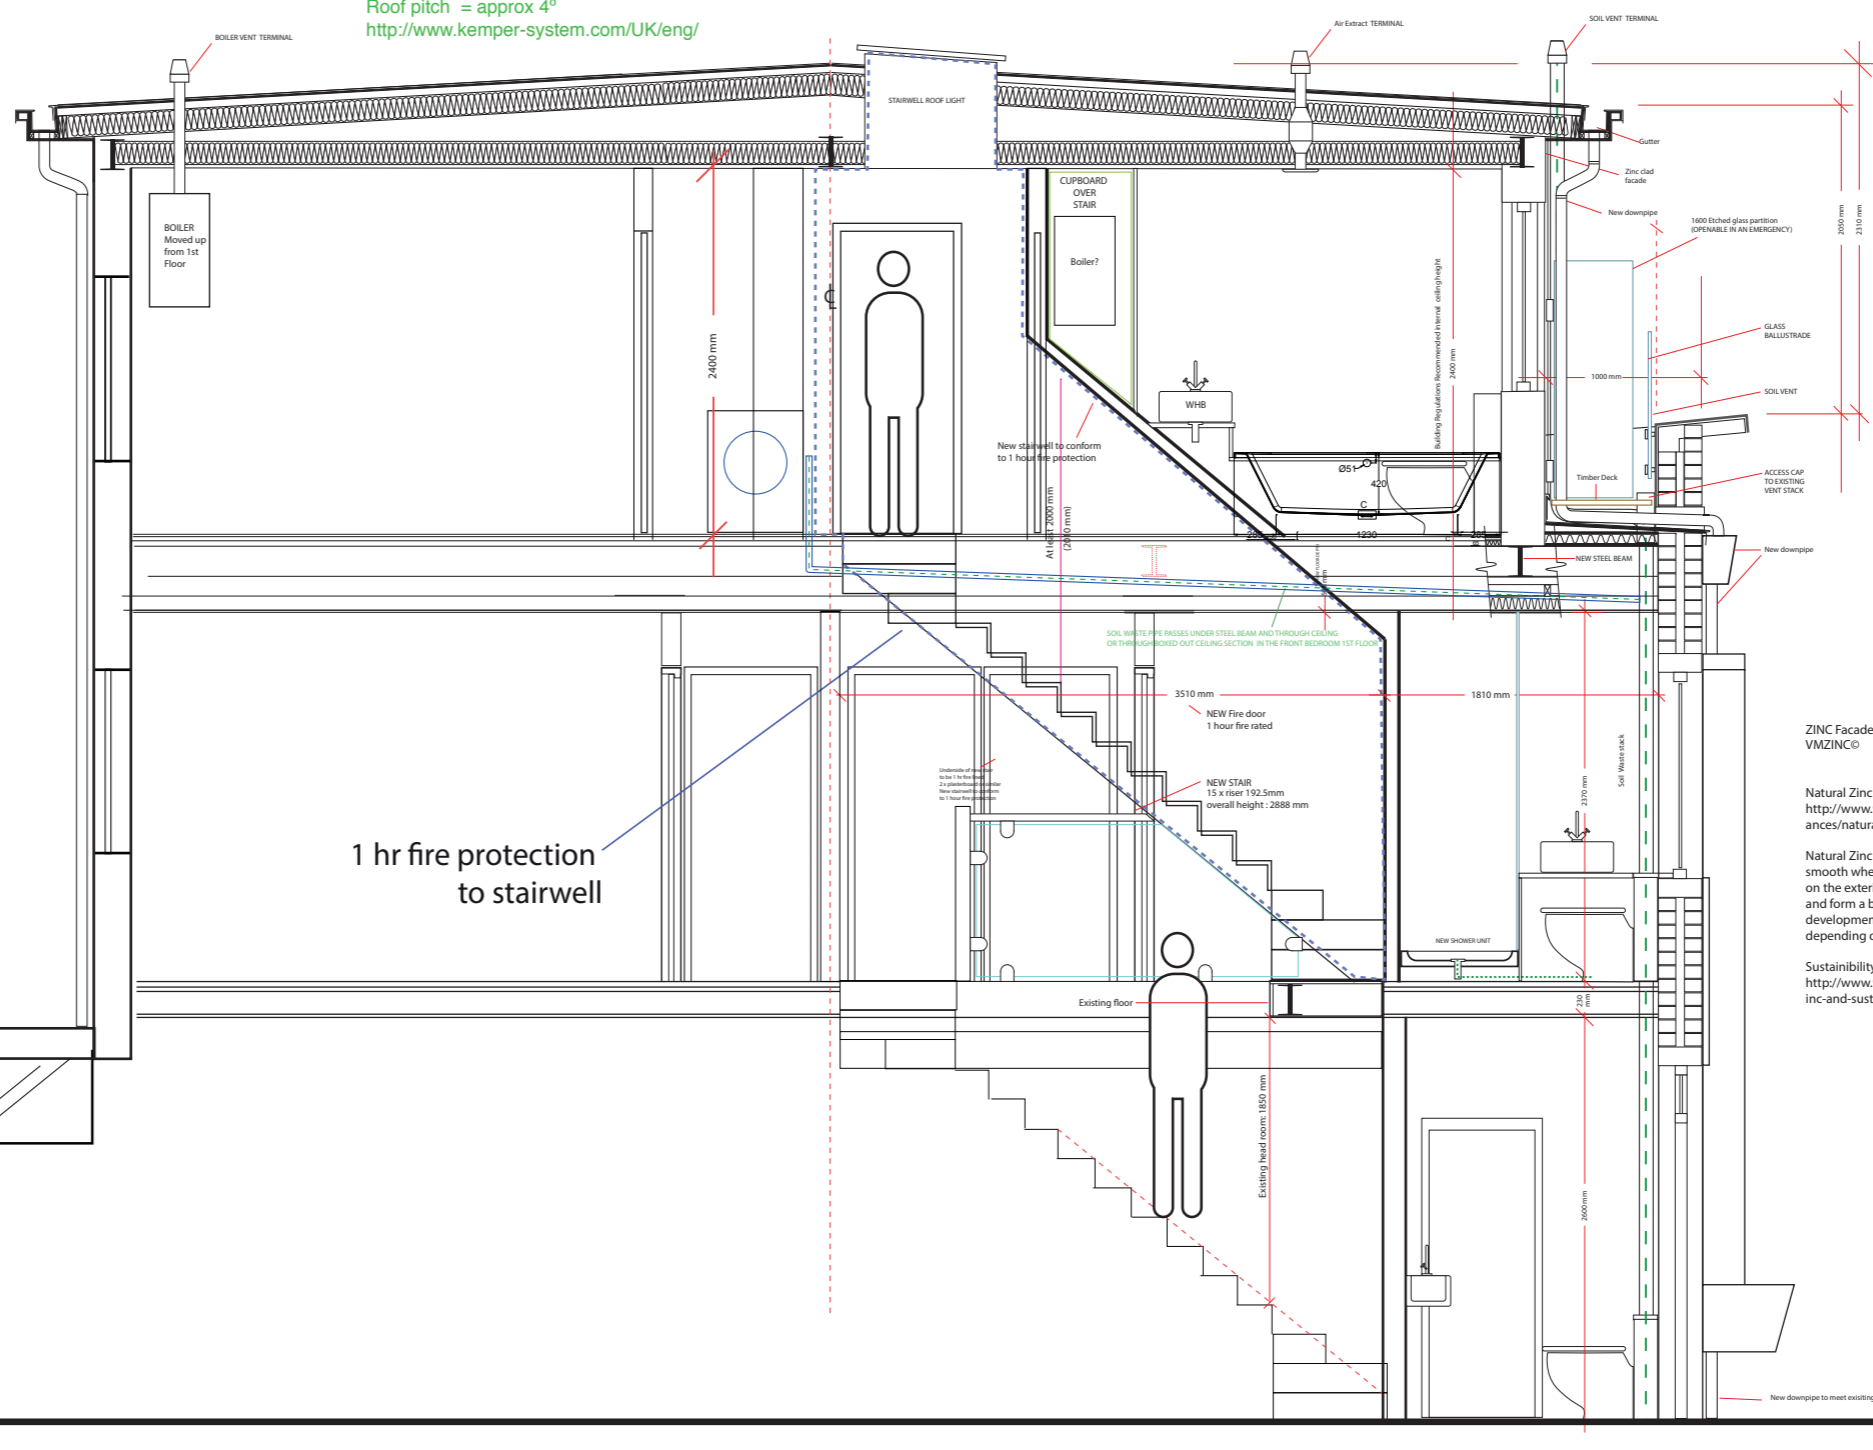

Kemper Roof or similar
Cold vented roof?
Colour to match zinc
Roof pitch = approx 4°
<http://www.kemper-system.com/UK/eng/>

SECTION E:E : Number 4a Upper Park Road