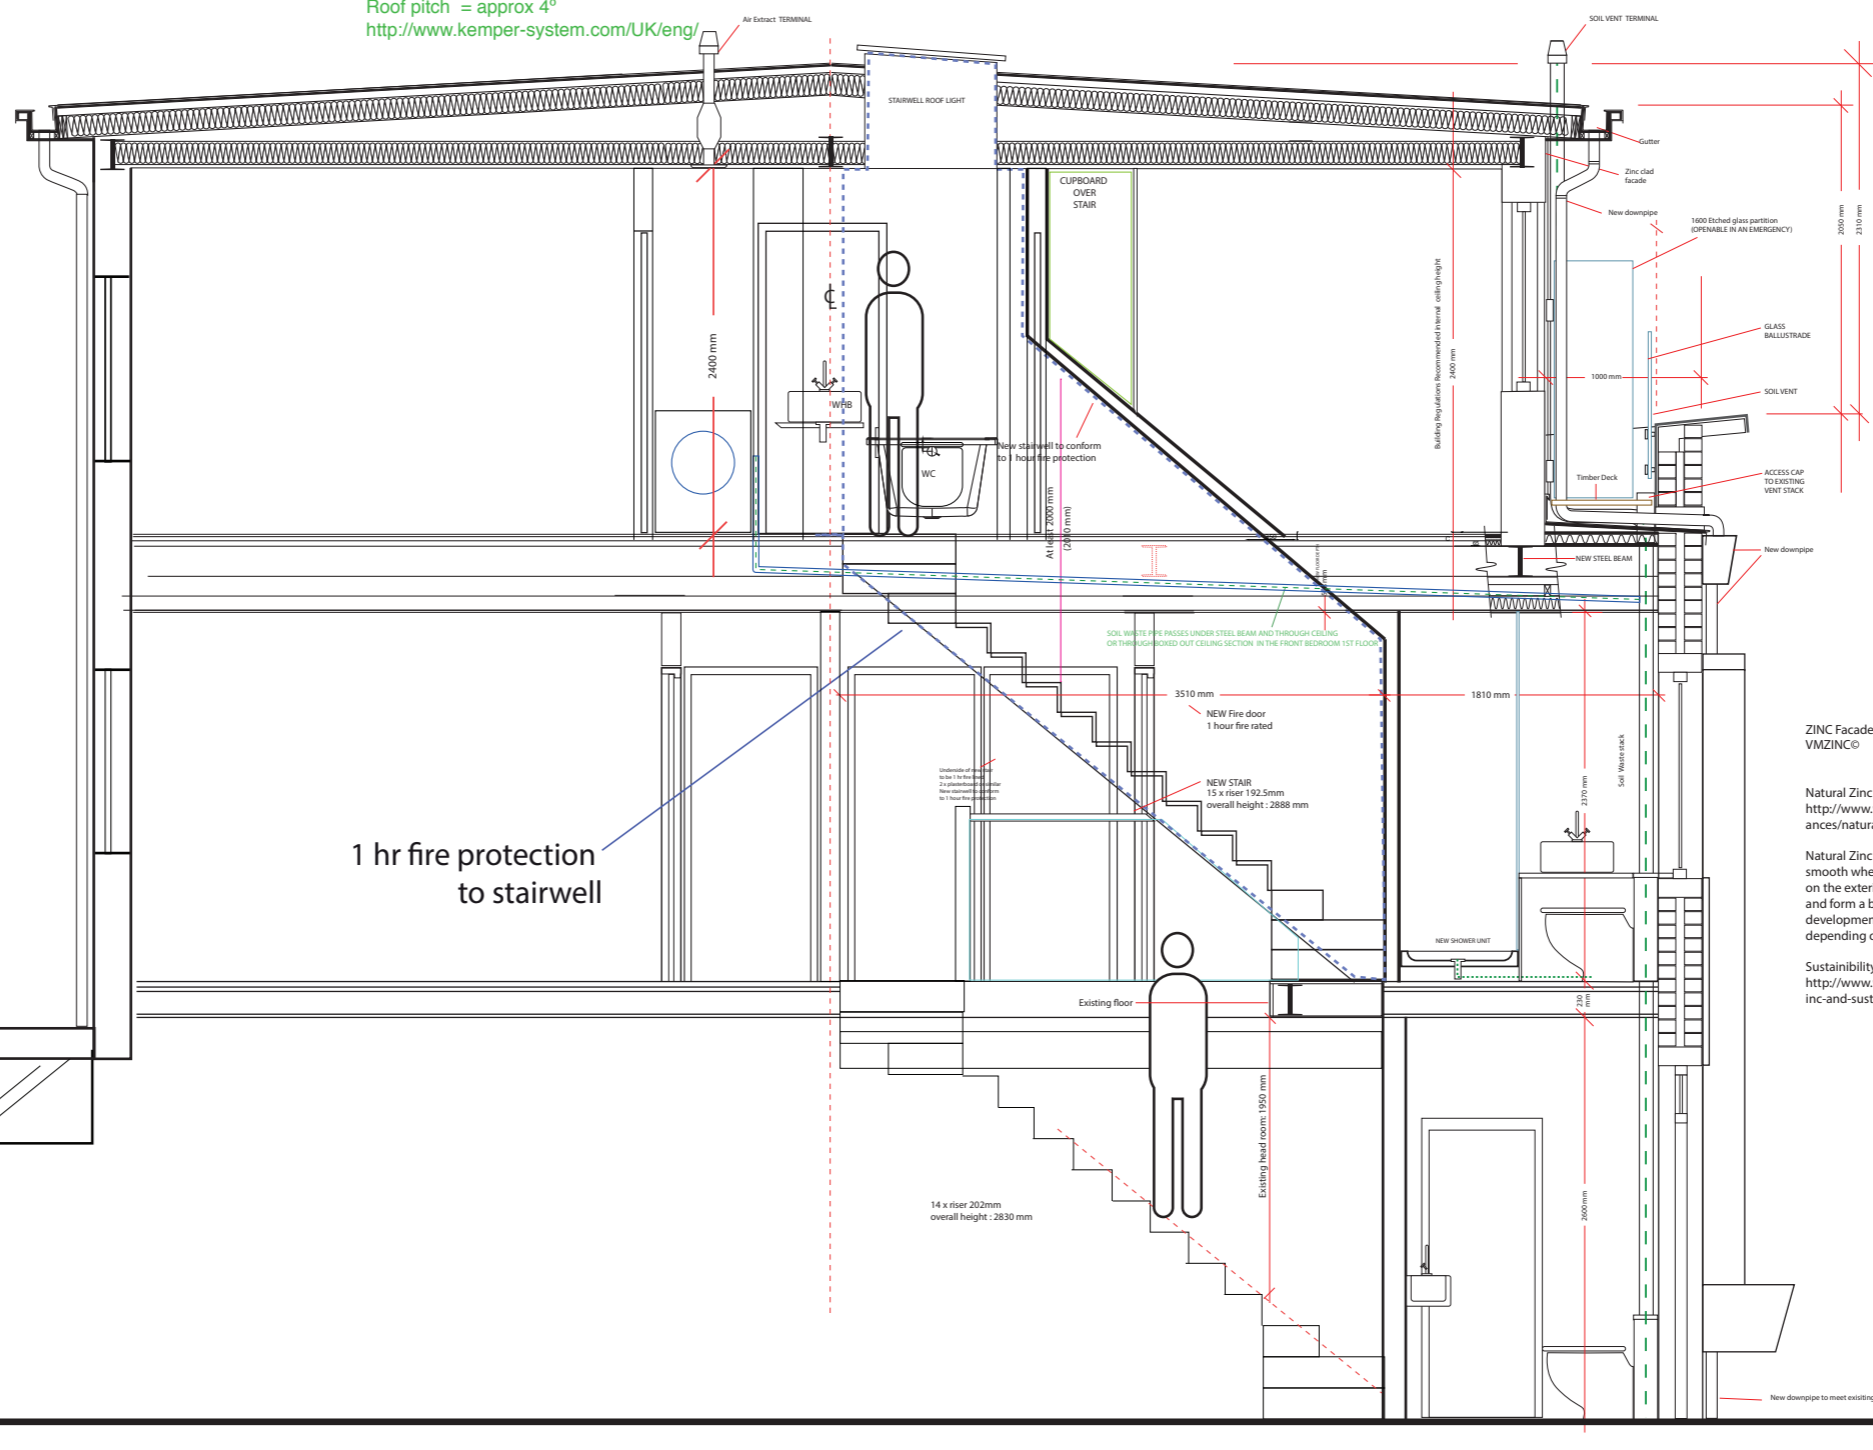

Kemper Roof or similar
Cold vented roof?
Colour to match zinc
Roof pitch = approx 4°
<http://www.kemper-system.com/UK/eng/>