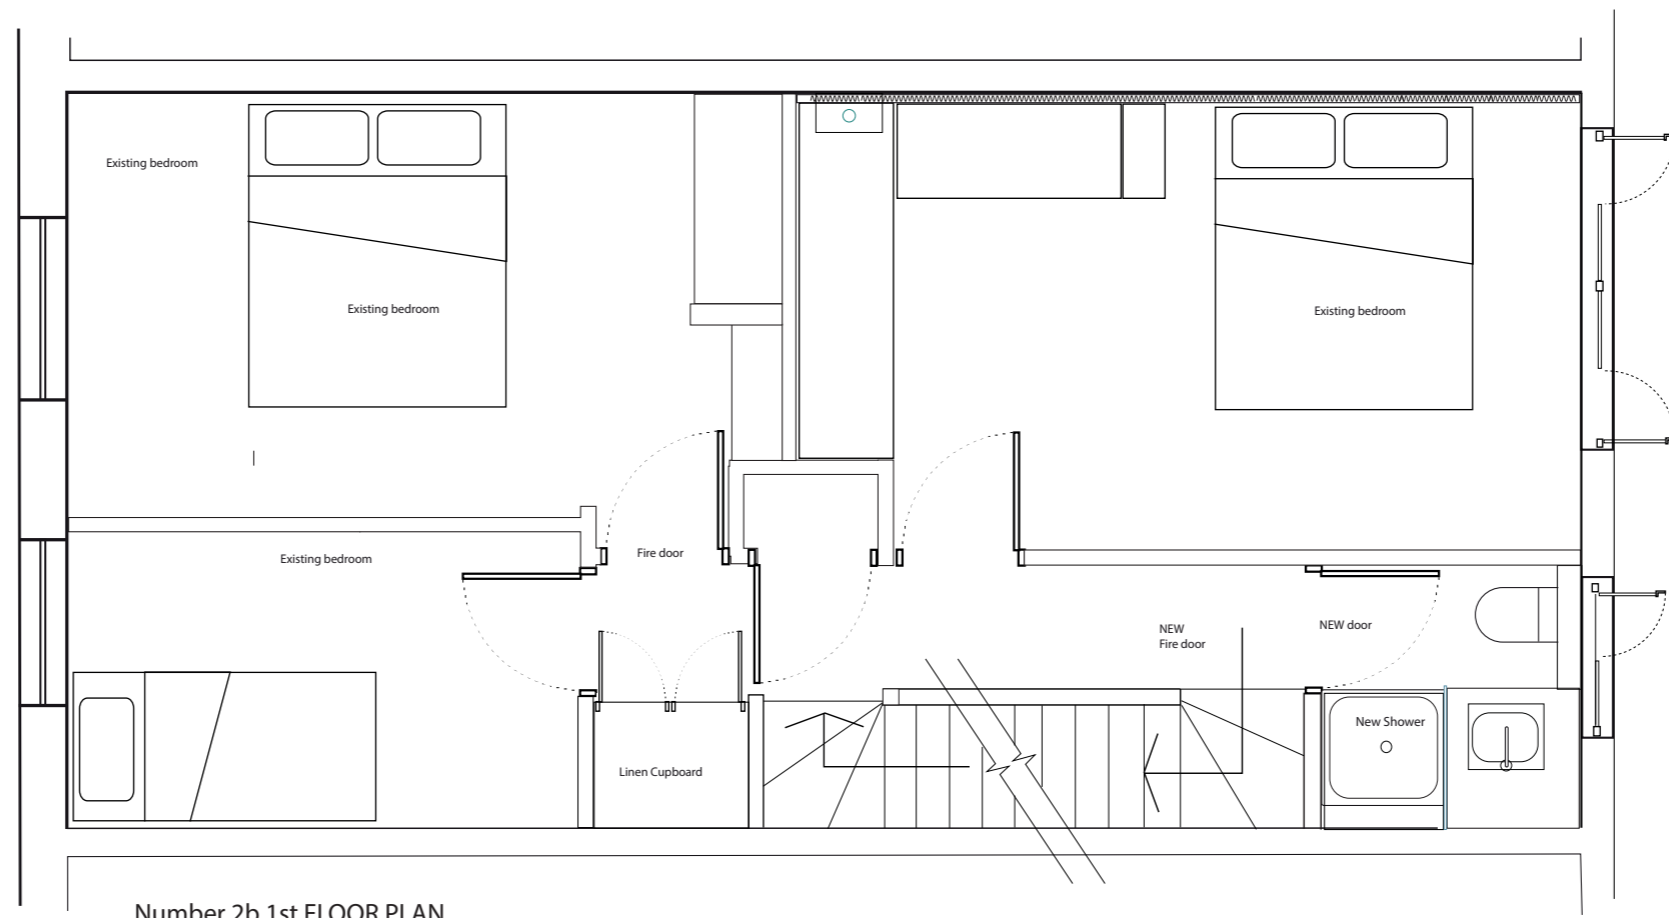

Number 2b : 2nd FLOOR PLAN

Number 2b 1st FLOOR PLAN