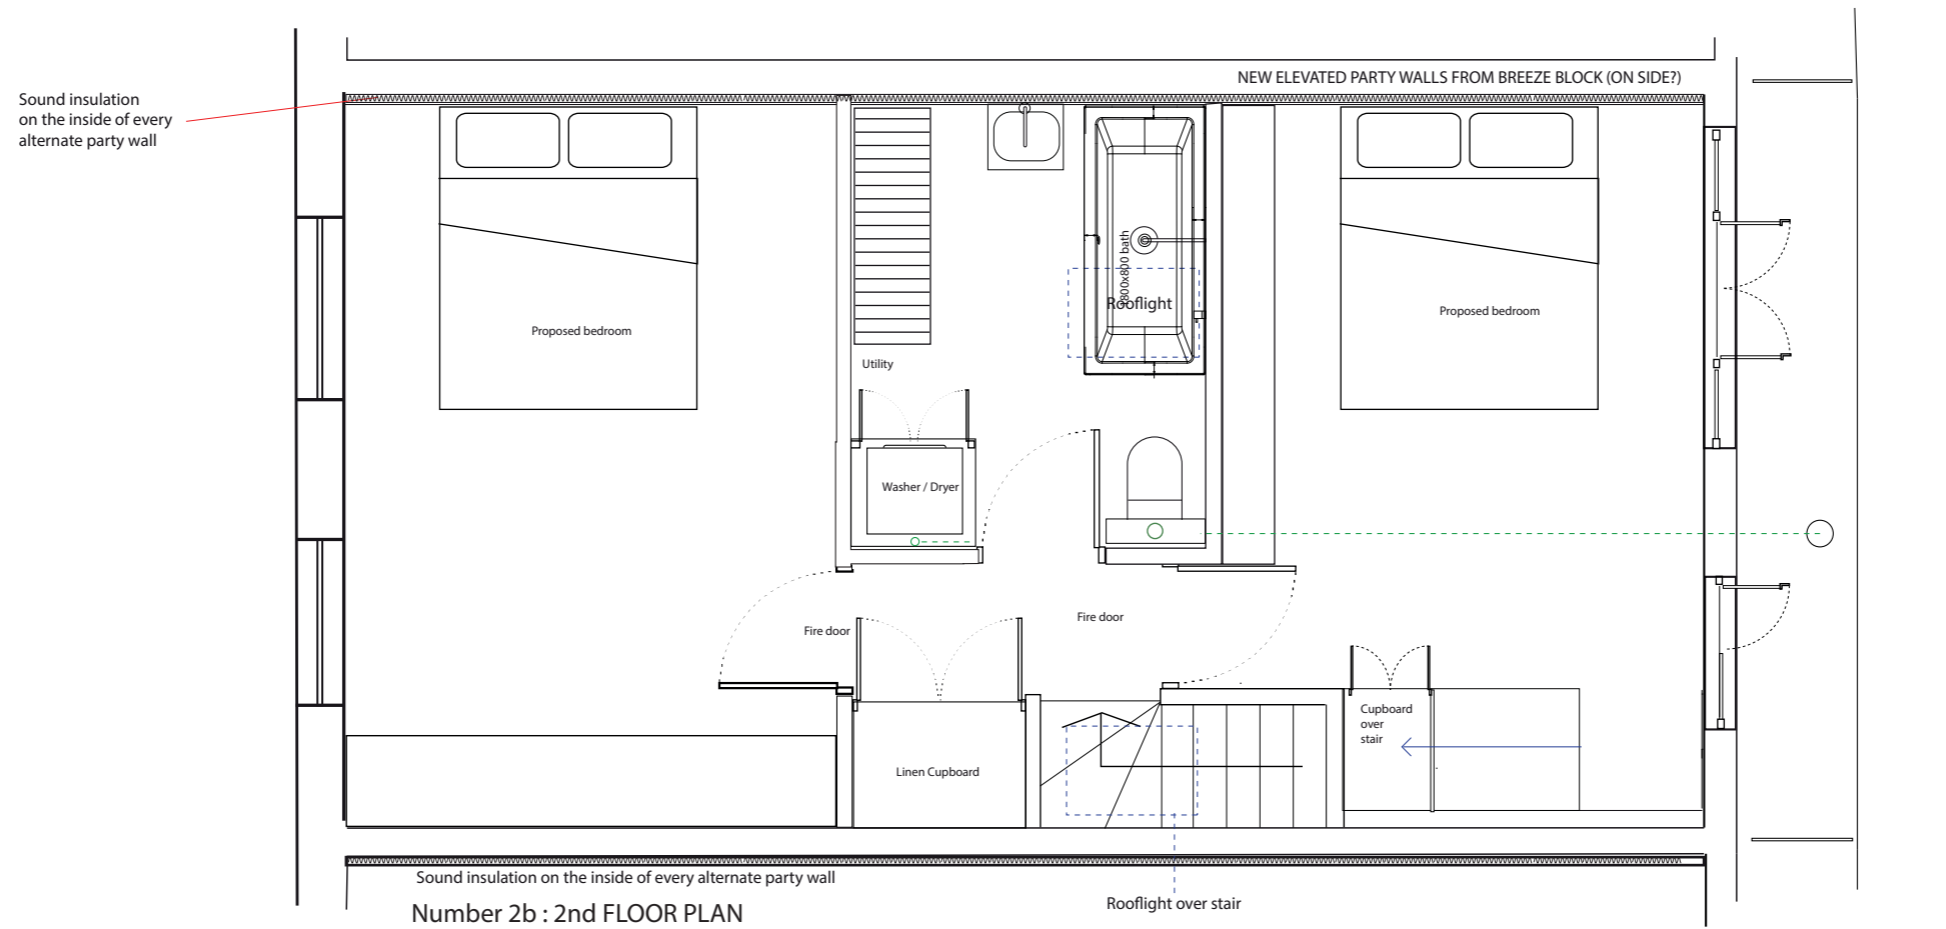

ZINC FACADE SPECIFICATION
VMZINC®

SECTION C-C : Number 4a Upper Park Road