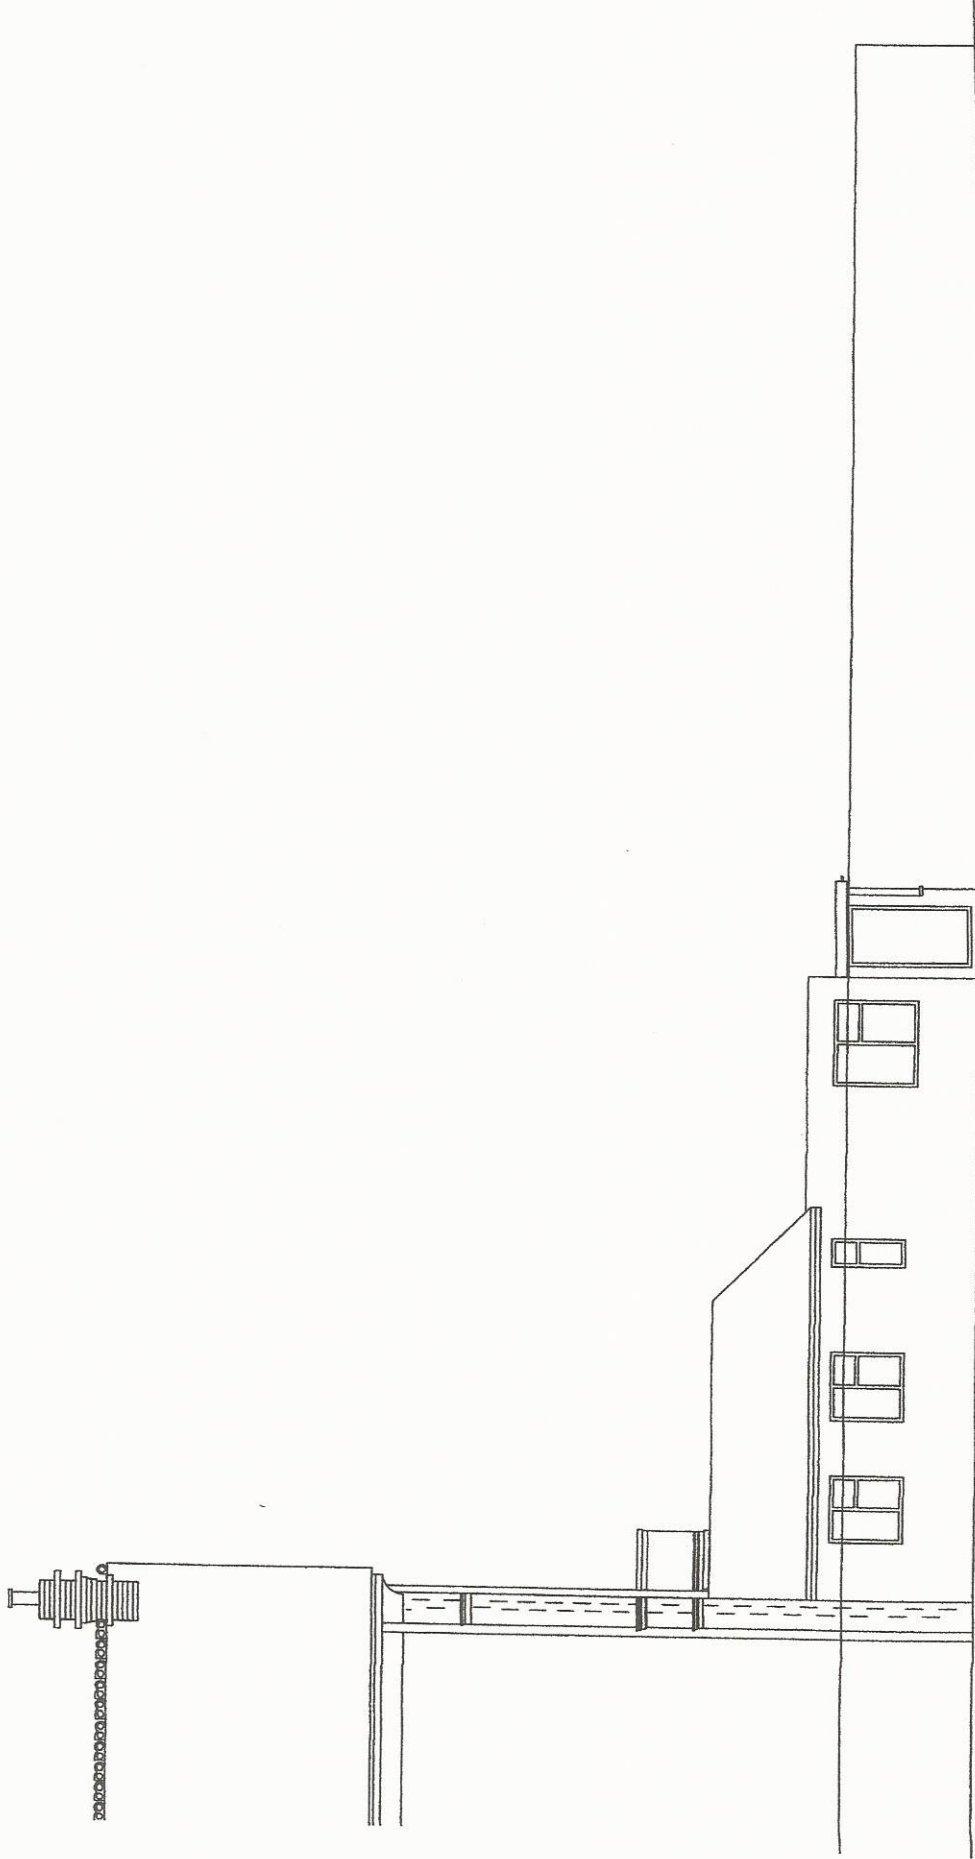

← SIDE ELEVATION →

Client: Mr L G Silver
Project Title: 46 Lancaster Grove
Camden Town
London NW3
Drawing Title: PRE EXISTING SIDE ELEVATION
Drawn: 06.03.2012
Scale: 1:50 @ A1 1:100 @ A3
Drawn By: LG.10.13
HARTLEYS PROJECTS LTD
PO Box 43391 LONDON N5 1SZ
mail@hartleysltd.com 0207 354 9268