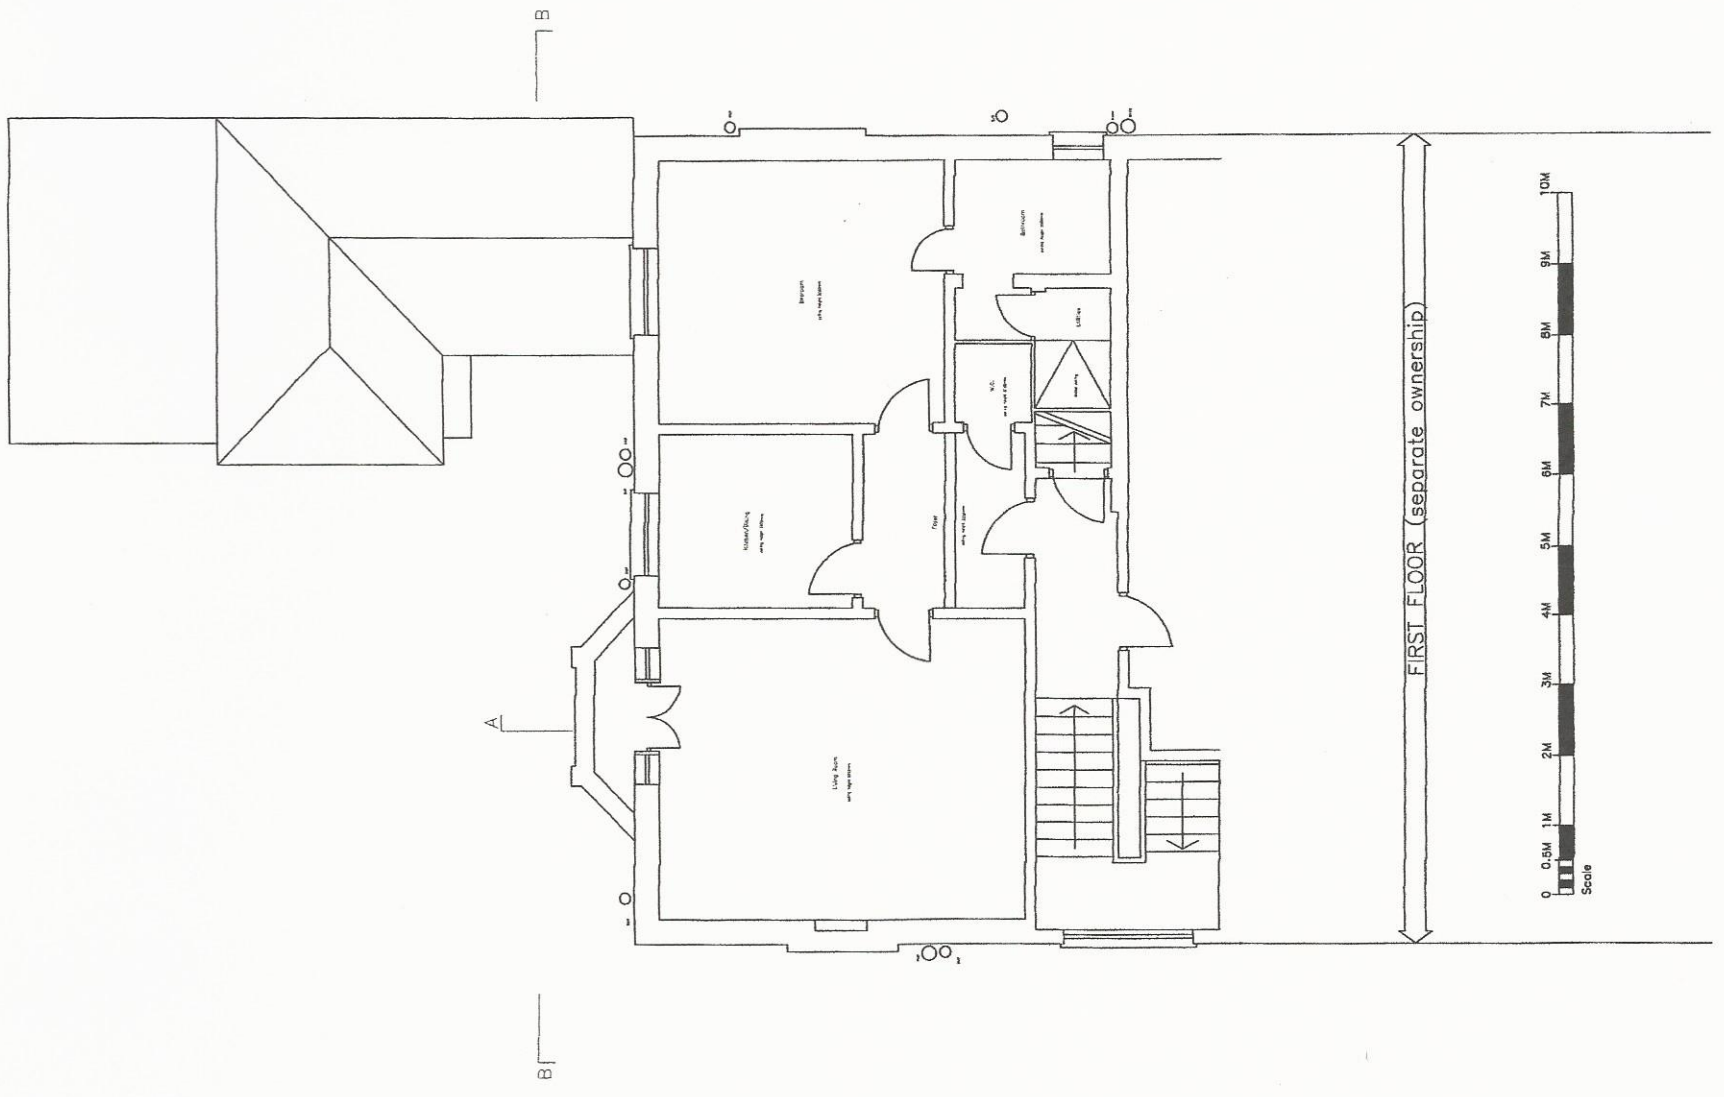

Client: Mr. L. G Silver
Project Title: 45 Lancaster Grove
Camden Town
London NW3
Drawing Title: PRE EXISTING FIRST FLOOR PLAN
Date: 06.03.2012
Scale: 1:50 @ A1 1:100 @ A3
Project: LG.10.02 A
HARTLEYS PROJECTS LTD
PO Box 43391 LONDON N5 1SZ
mail@hartleysltd.com 0207 354 9288