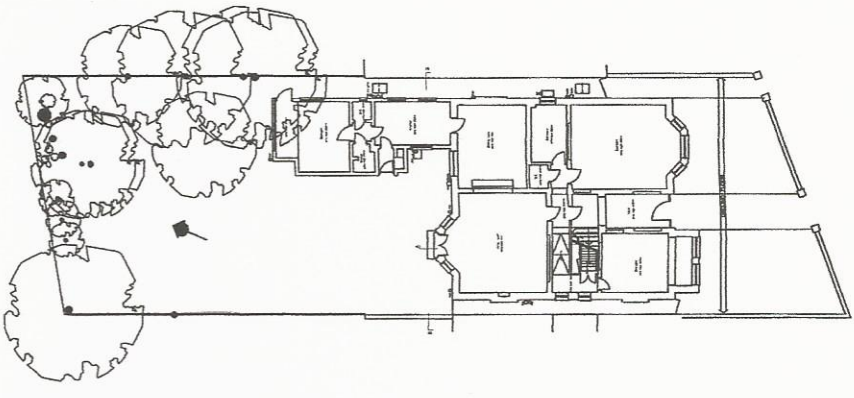

Client: Mr. L. G Silver
Project Title: 45 Lancaster Grove
Camden Town
London NW3
Drawing Title: PRE EXISTING FIRST FLOOR PLAN
Date: 06.03.2012
Scale: 1:50 @ A1 1:100 @ A3
Project: LG.10.02 A
HARTLEYS PROJECTS LTD
PO Box 43391 LONDON N5 1SZ
mail@hartleysltd.com 0207 354 9288