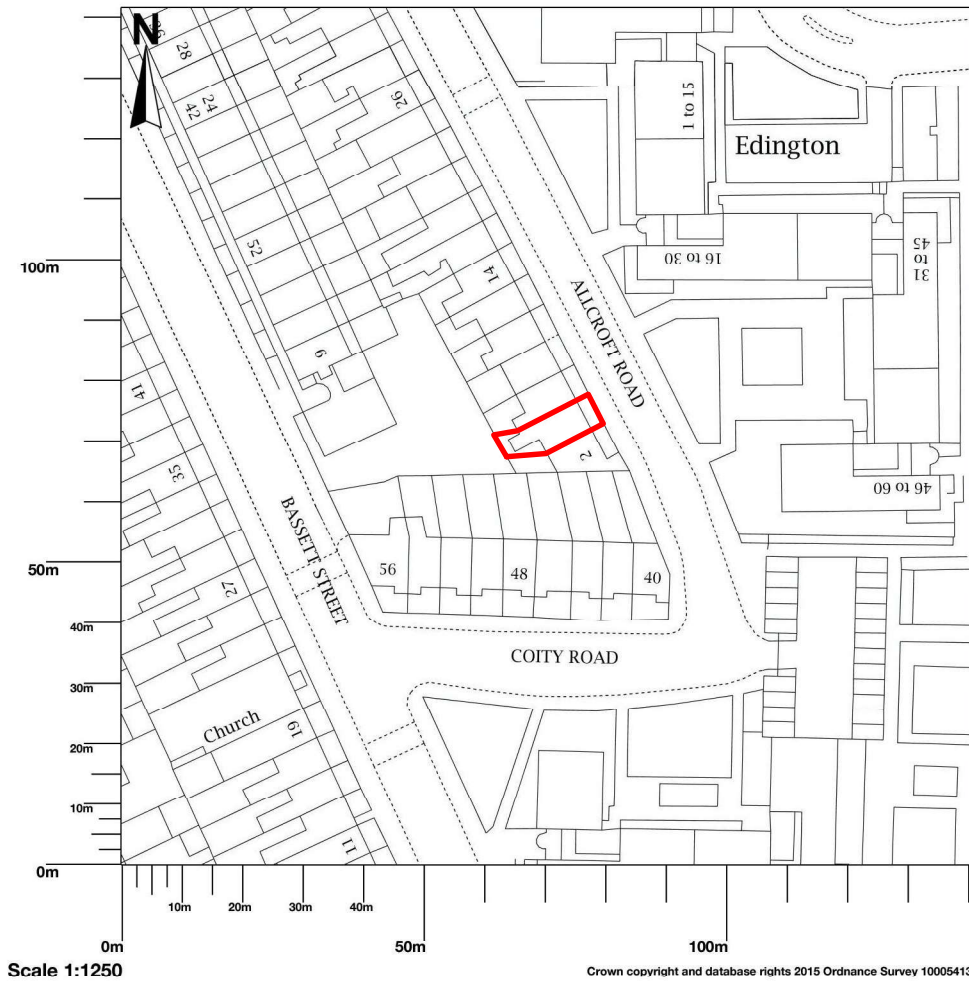

4 Allcroft Road, London, NW5 4NE

Map area bounded by: 528240,184869 528382,185011. Produced on 27 February 2018 from the OS National Geographic Database. Reproduction in whole or part is prohibited without the prior permission of Ordnance Survey. © Crown copyright 2018. Supplied by UKPlanningMaps.com a licensed OS partner (100054135). Unique plan reference: p2buk/226734/309663